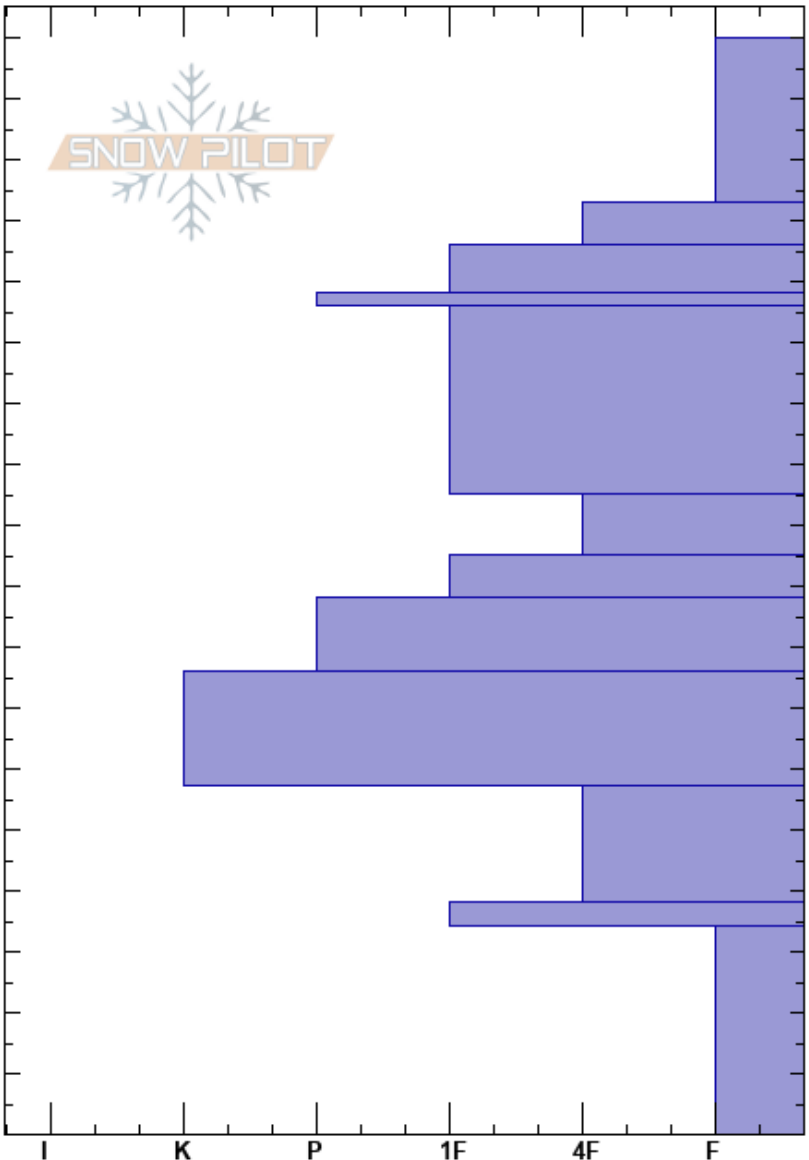

Chalk Mtn
 Sawatch
 CO
 Elevation: 11400 ft
 Aspect: 315°
 Specifics:

Tizzy Macgregor
 03/14/2024 - 11:30am
 Co-ord: 39.36271N, -106.21337W
 Slope Angle: 7°
 Wind Loading:

Stability:
 Air Temperature: -5°C
 Sky Cover: OVC
 Precipitation: S-1
 Wind: Calm

HS:180
 138-136cm: Dust Layer

Height (cm)	Crystal		Moisture	ρ kg/m ³	Stability tests & Layer comments
	Form	Size			
180					
170	+	1			
160					← CT18, Q3 @160cm Failed under new
150	/ (•)	1			
145	•	1			
140	•	0.5-1			138-136cm: Dust Layer
130					
120	•	0.5-1			
110					
100	□	1.5			
90	□	1.5			
80	○	0.5			
70					
65	○	0.5-1			← DTN @60cm above knife
50	□	1.5-2			
40	○ (□)	2-2.5			
30					
20	^	2-4			
10					
0					