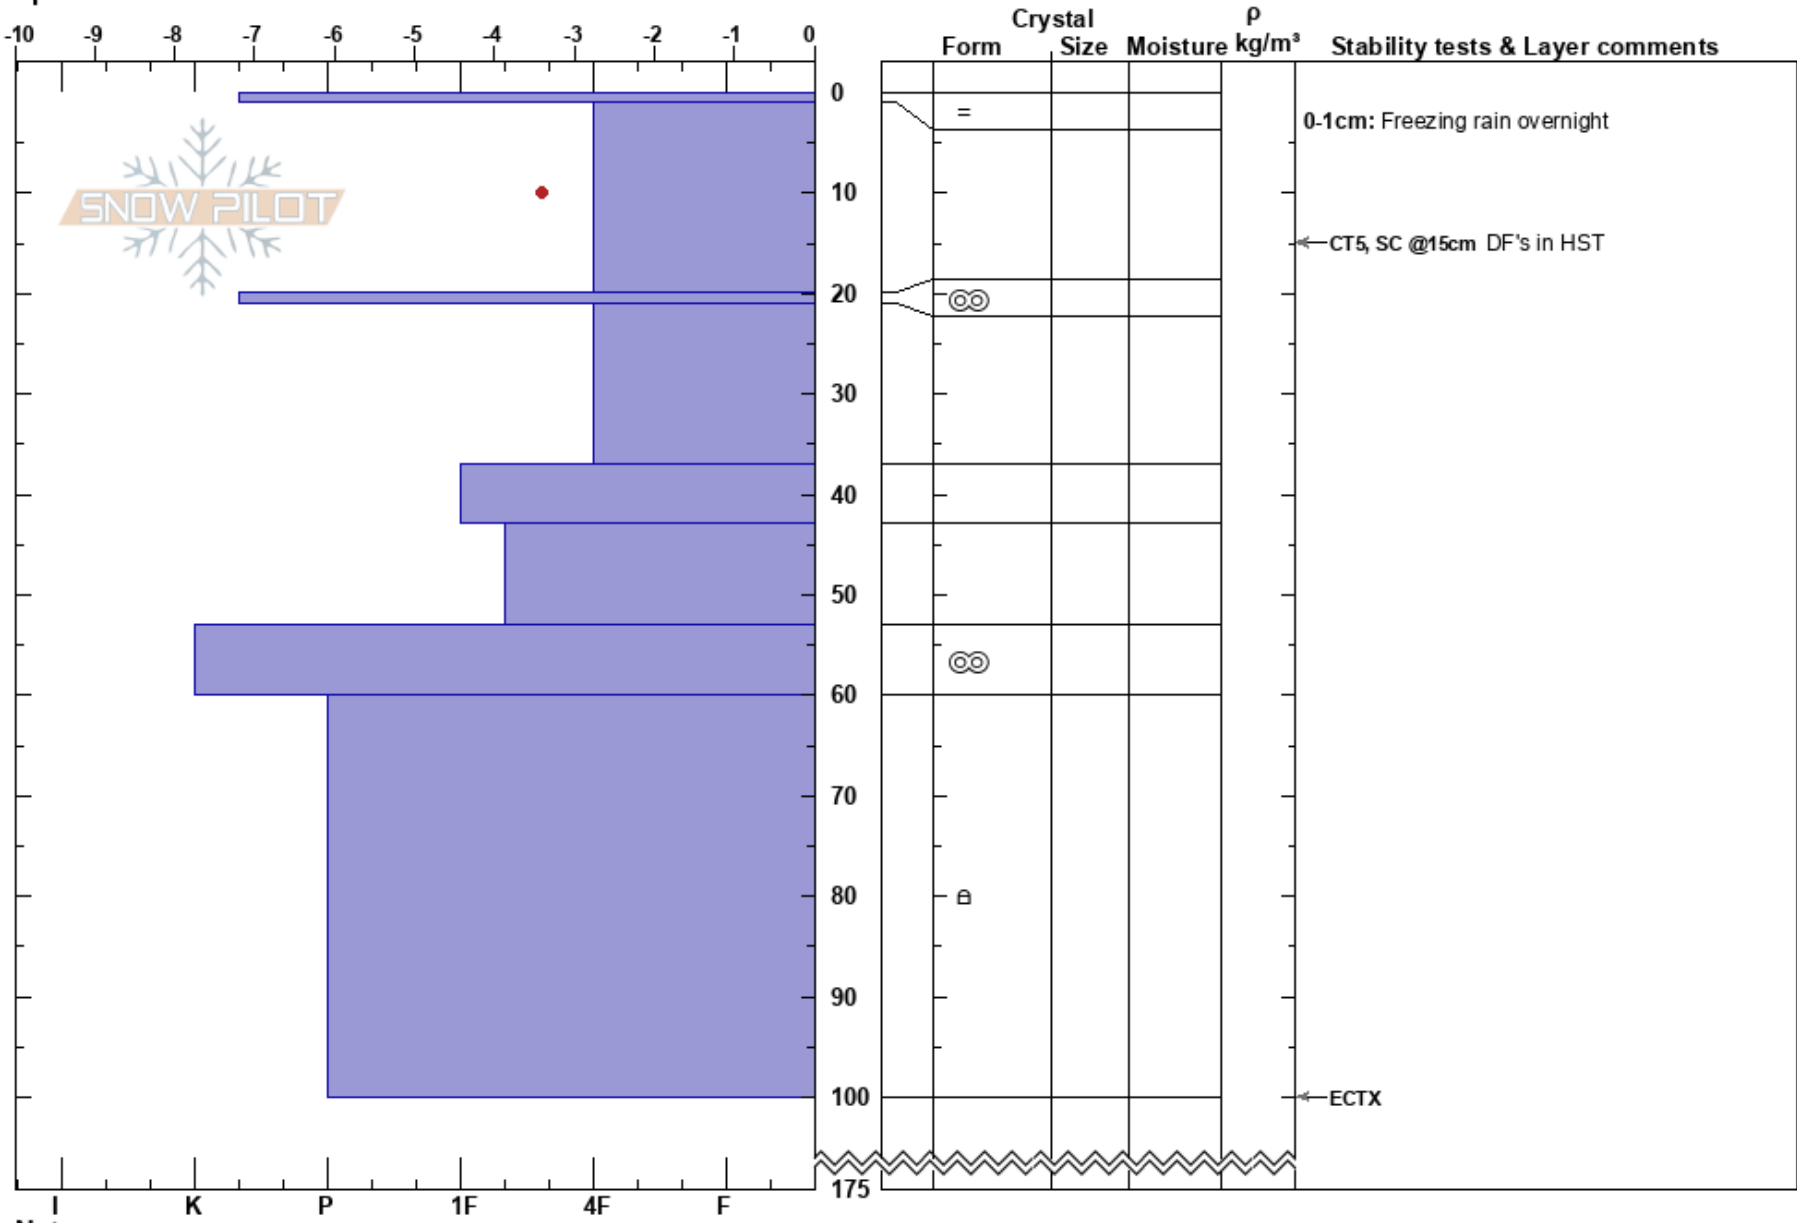

20240314 Back Door
 Skeena
 BC
Elevation: 1620 m
Aspect: SE
Specifics:

Michaela Pye
 14/03/2024 - 11:00
Co-ord: 55.45871N, -127.38963E
Slope Angle: 34°
Wind Loading: yes

Stability:
Air Temperature: -1°C
Sky Cover: X
Precipitation: S-1
Wind: SW Moderate

HS:175
PF:30
0-1cm: Freezing rain overnight

Notes: Back Door SZ, just below ridgetop.