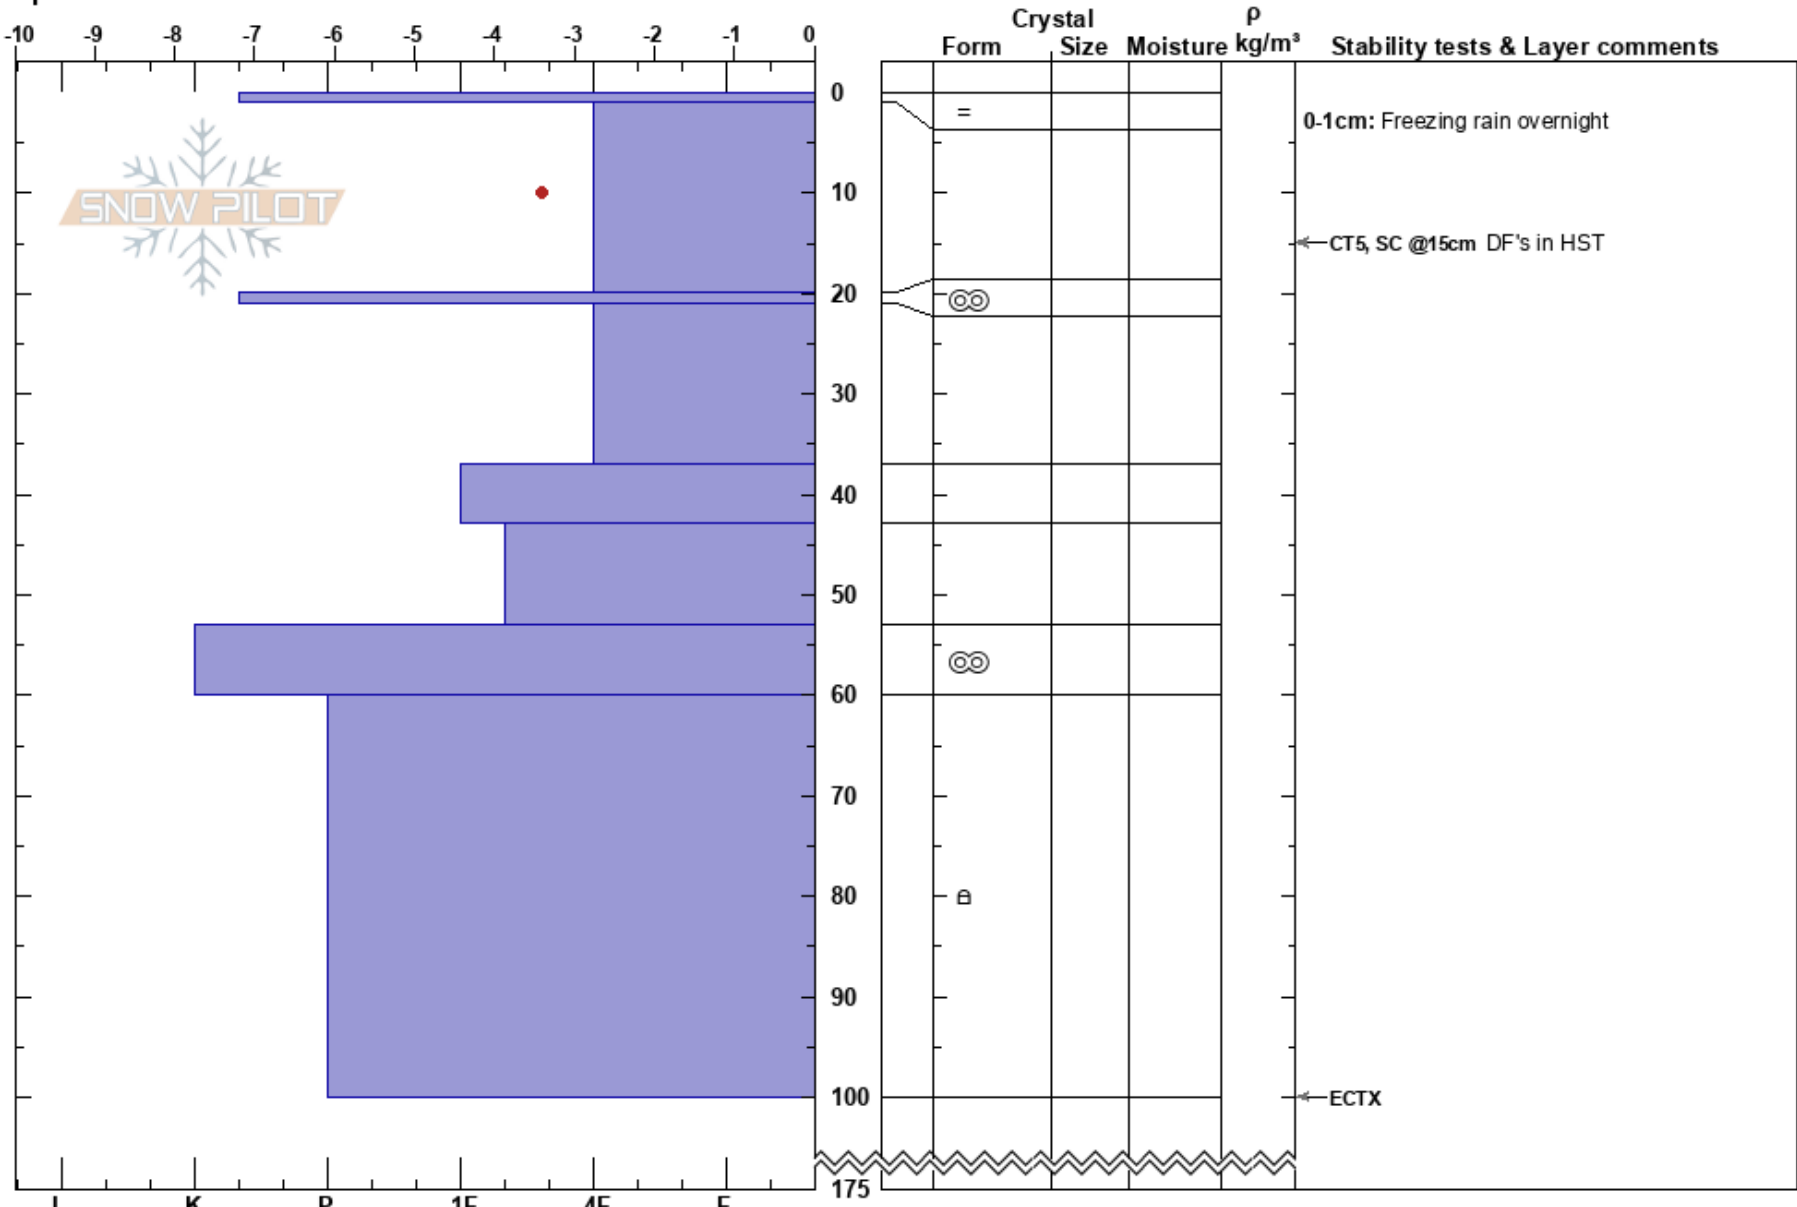

20240314 Back Door
 Skeena
 BC
 Elevation: 1620 m
 Aspect: SE
 Specifics:

Michaela Pye
 14/03/2024 - 11:00
 Co-ord: 55.45871N, -127.38963E
 Slope Angle: 34°
 Wind Loading: yes

Stability:
 Air Temperature: -1°C
 Sky Cover: X
 Precipitation: S-1
 Wind: SW Moderate

HS:175
 PF:30
 0-1cm: Freezing rain overnight

Notes: Back Door SZ, just below ridgetop.