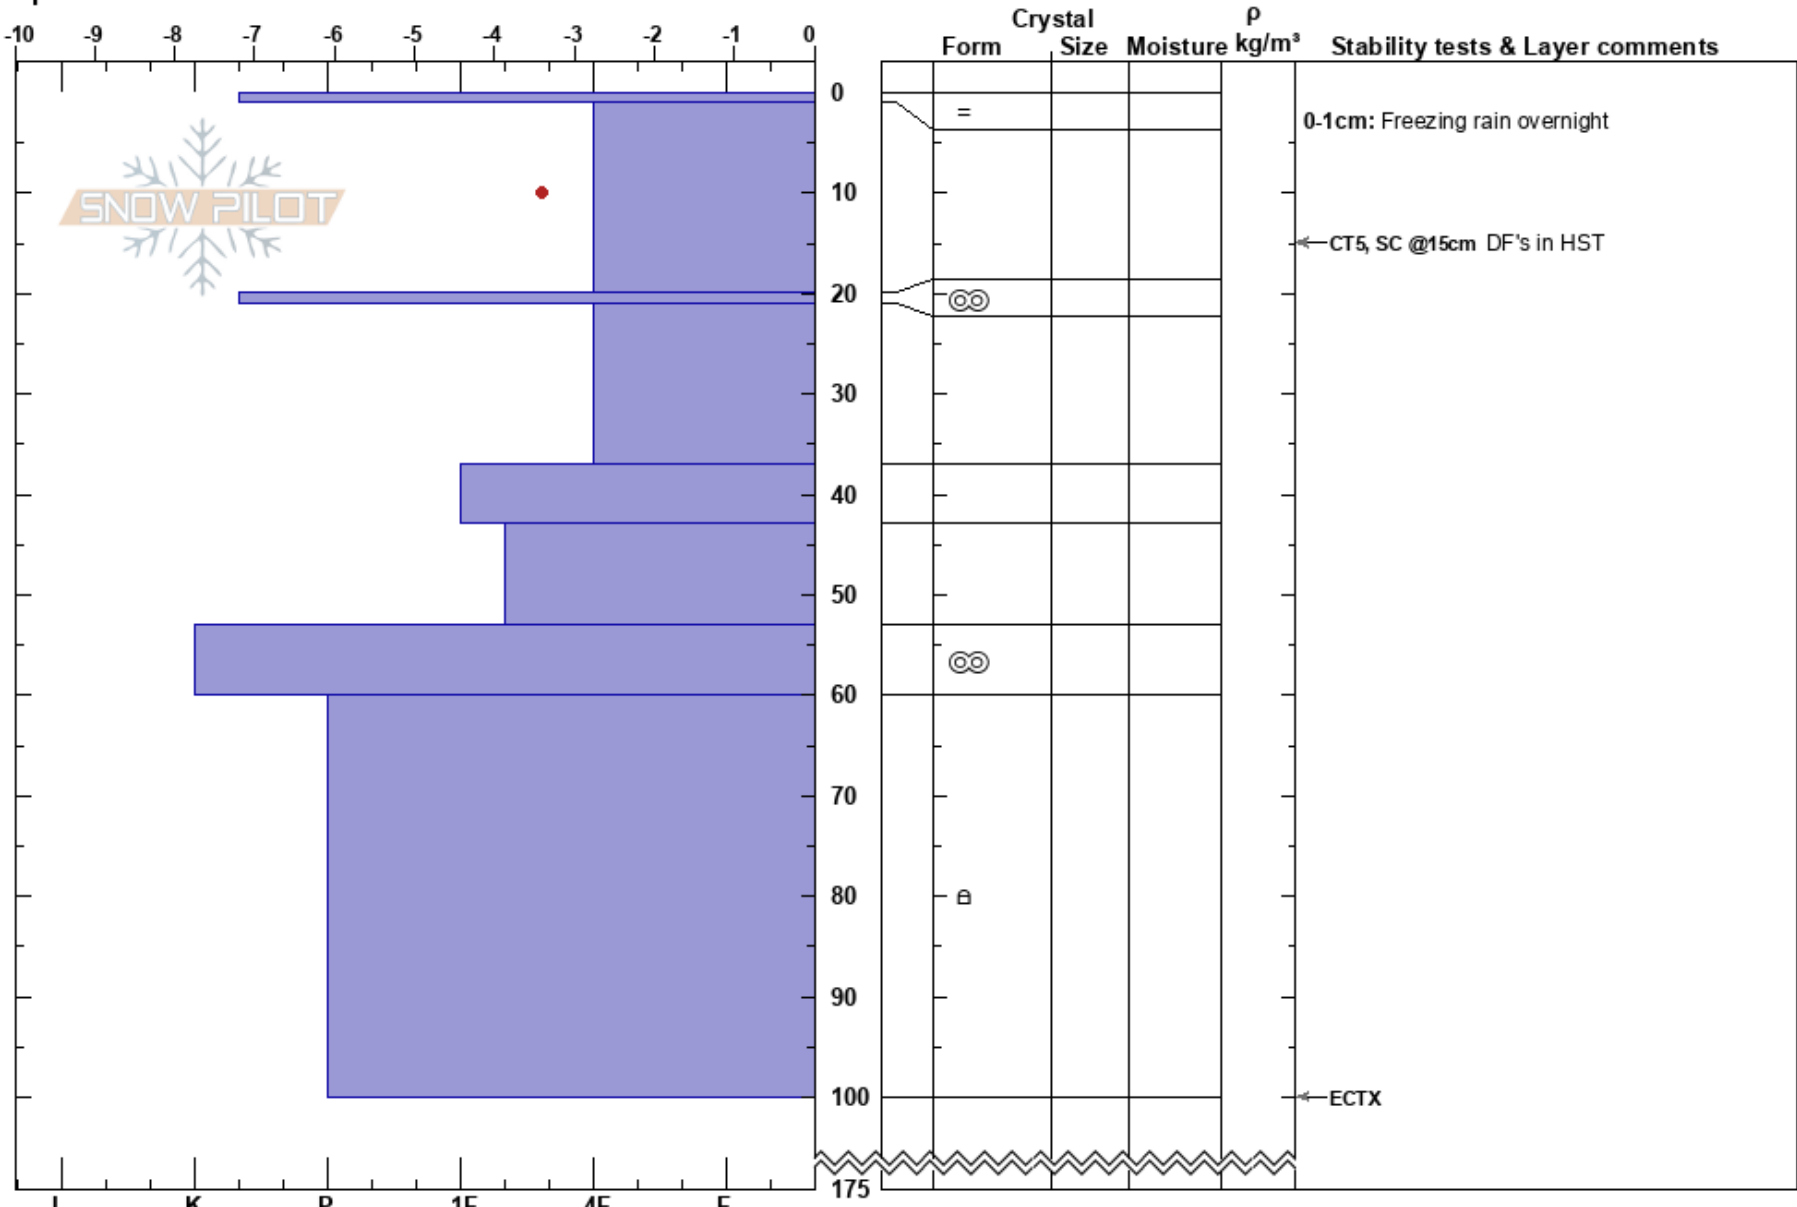

20240314 Back Door  
 Skeena  
 BC  
 Elevation: 1620 m  
 Aspect: SE  
 Specifics:

Michaela Pye  
 14/03/2024 - 11:00  
 Co-ord: 55.45871N, -127.38963E  
 Slope Angle: 34°  
 Wind Loading: yes

Stability:  
 Air Temperature: -1°C  
 Sky Cover: X  
 Precipitation: S-1  
 Wind: SW Moderate

HS:175  
 PF:30  
 0-1cm: Freezing rain overnight

Notes: Back Door SZ, just below ridgetop.