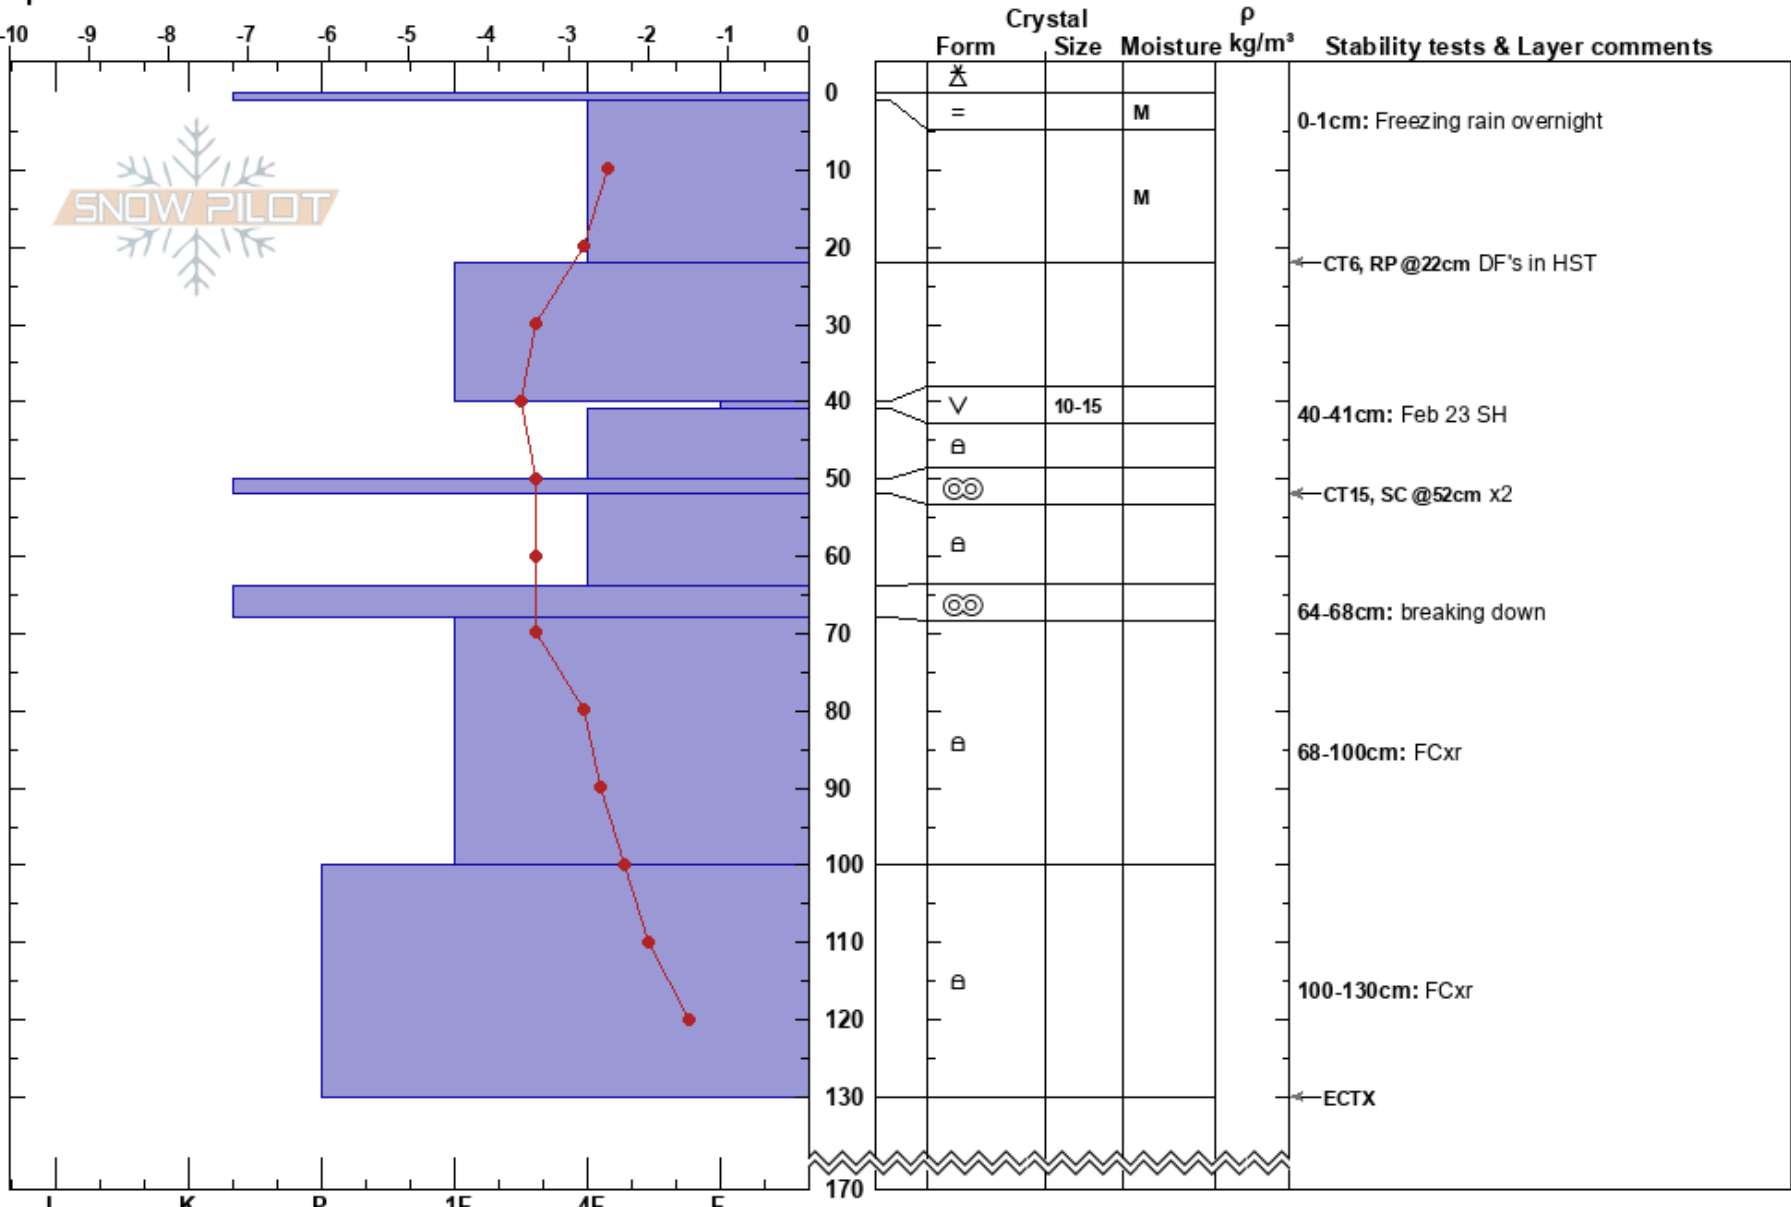

20240314 JuicyShortcut  
 Hazleton Ranges  
 BC  
**Elevation:** 1300 m  
**Aspect:** N  
**Specifics:**

Michaela Pye  
 14/03/2024 - 09:30  
**Co-ord:**  
**Slope Angle:** 20°  
**Wind Loading:** yes

**Stability:**  
**Air Temperature:** 0°C  
**Sky Cover:** X  
**Precipitation:** NO  
**Wind:** SW Moderate

**HS:**170  
**PF:**50  
**Layer Notes:**  
 0-1cm: Freezing rain overnight  
 40-41cm: Feb 23 SH  
 64-68cm: breaking down  
 68-100cm: FCxr  
 100-130cm: FCxr

**Notes:** BTL pit with the objective of gaining understand regarding distribution of Feb 23 SH.