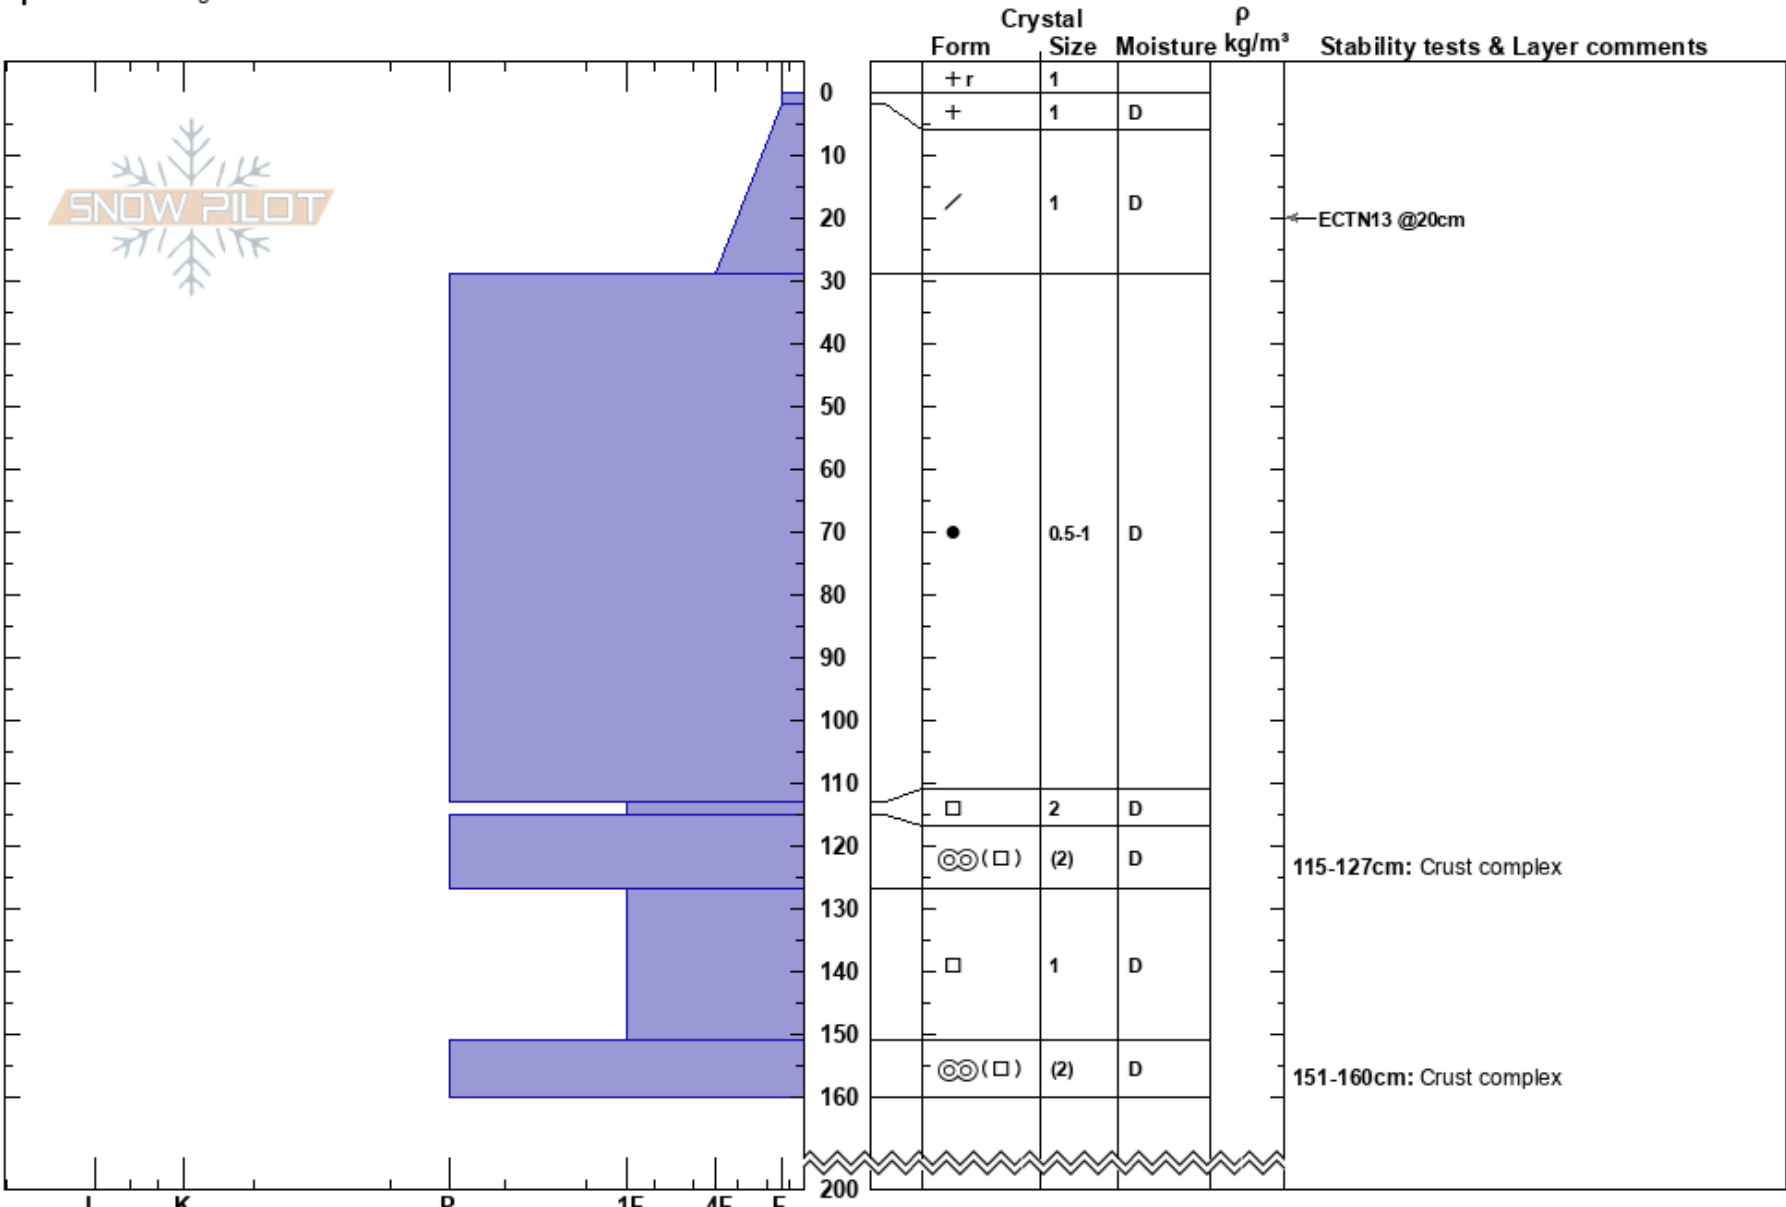

Trapper
 South Rockies
 AB
Elevation: 1860 m
Aspect: E
Specifics: Pit dug in a Ski Area

Alex Wray
 13/03/2024 - 13:45
Co-ord: 11U 686978W 5465533N
Slope Angle:
Wind Loading: previous

Stability:
Air Temperature:
Sky Cover: OVC
Precipitation: NO
Wind: S Light Breeze

HS:200
PF:25
Layer Notes:
 113-115cm: Problematic layer
 115-127cm: Crust complex
 151-160cm: Crust complex

Notes: Targeting snowpack structure around/above Feb3 MFcr/FC