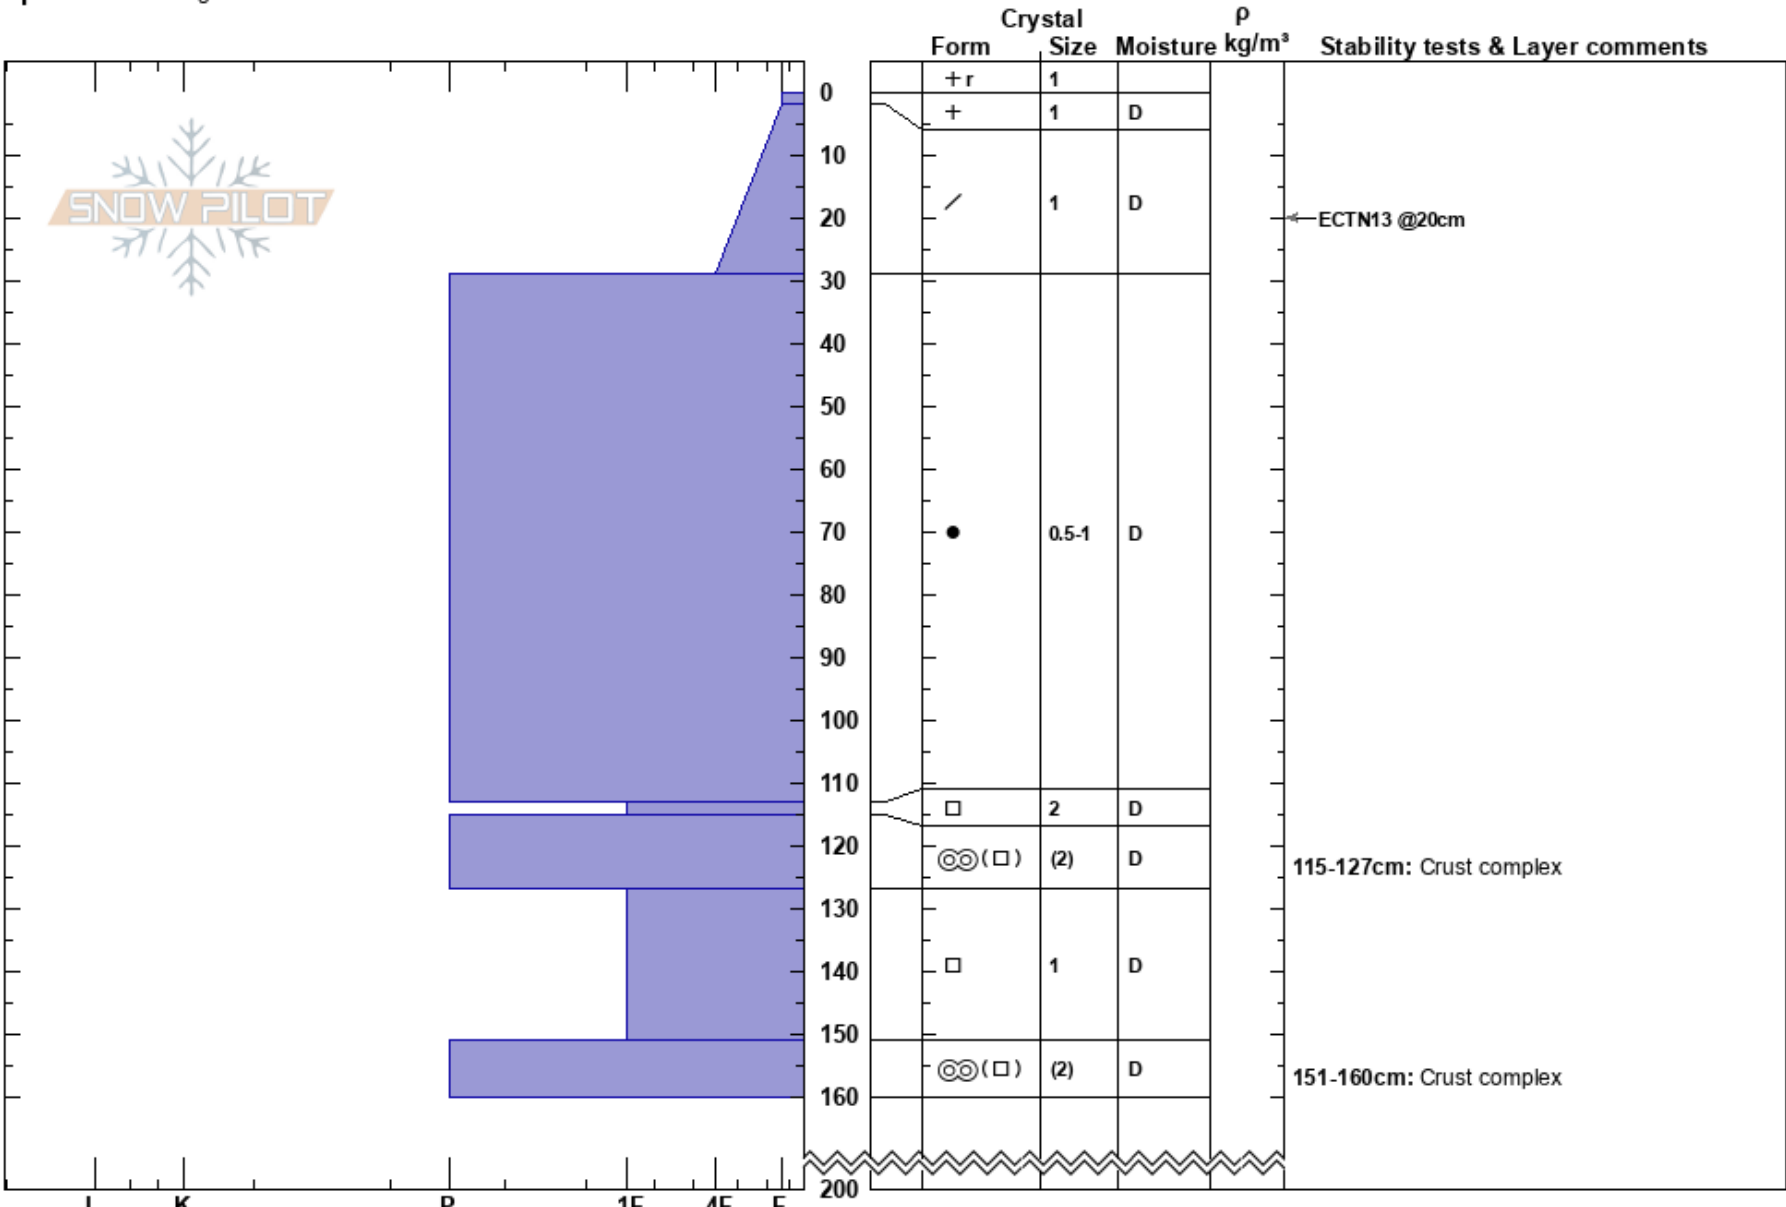

Trapper  
 South Rockies  
 AB  
**Elevation:** 1860 m  
**Aspect:** E  
**Specifics:** Pit dug in a Ski Area

Alex Wray  
 13/03/2024 - 13:45  
**Co-ord:** 11U 686978W 5465533N  
**Slope Angle:**  
**Wind Loading:** previous

**Stability:**  
**Air Temperature:**  
**Sky Cover:** OVC  
**Precipitation:** NO  
**Wind:** S Light Breeze

**HS:**200  
**PF:**25  
**Layer Notes:**  
 113-115cm: Problematic layer  
 115-127cm: Crust complex  
 151-160cm: Crust complex

**Notes:** Targeting snowpack structure around/above Feb3 MFcr/FC