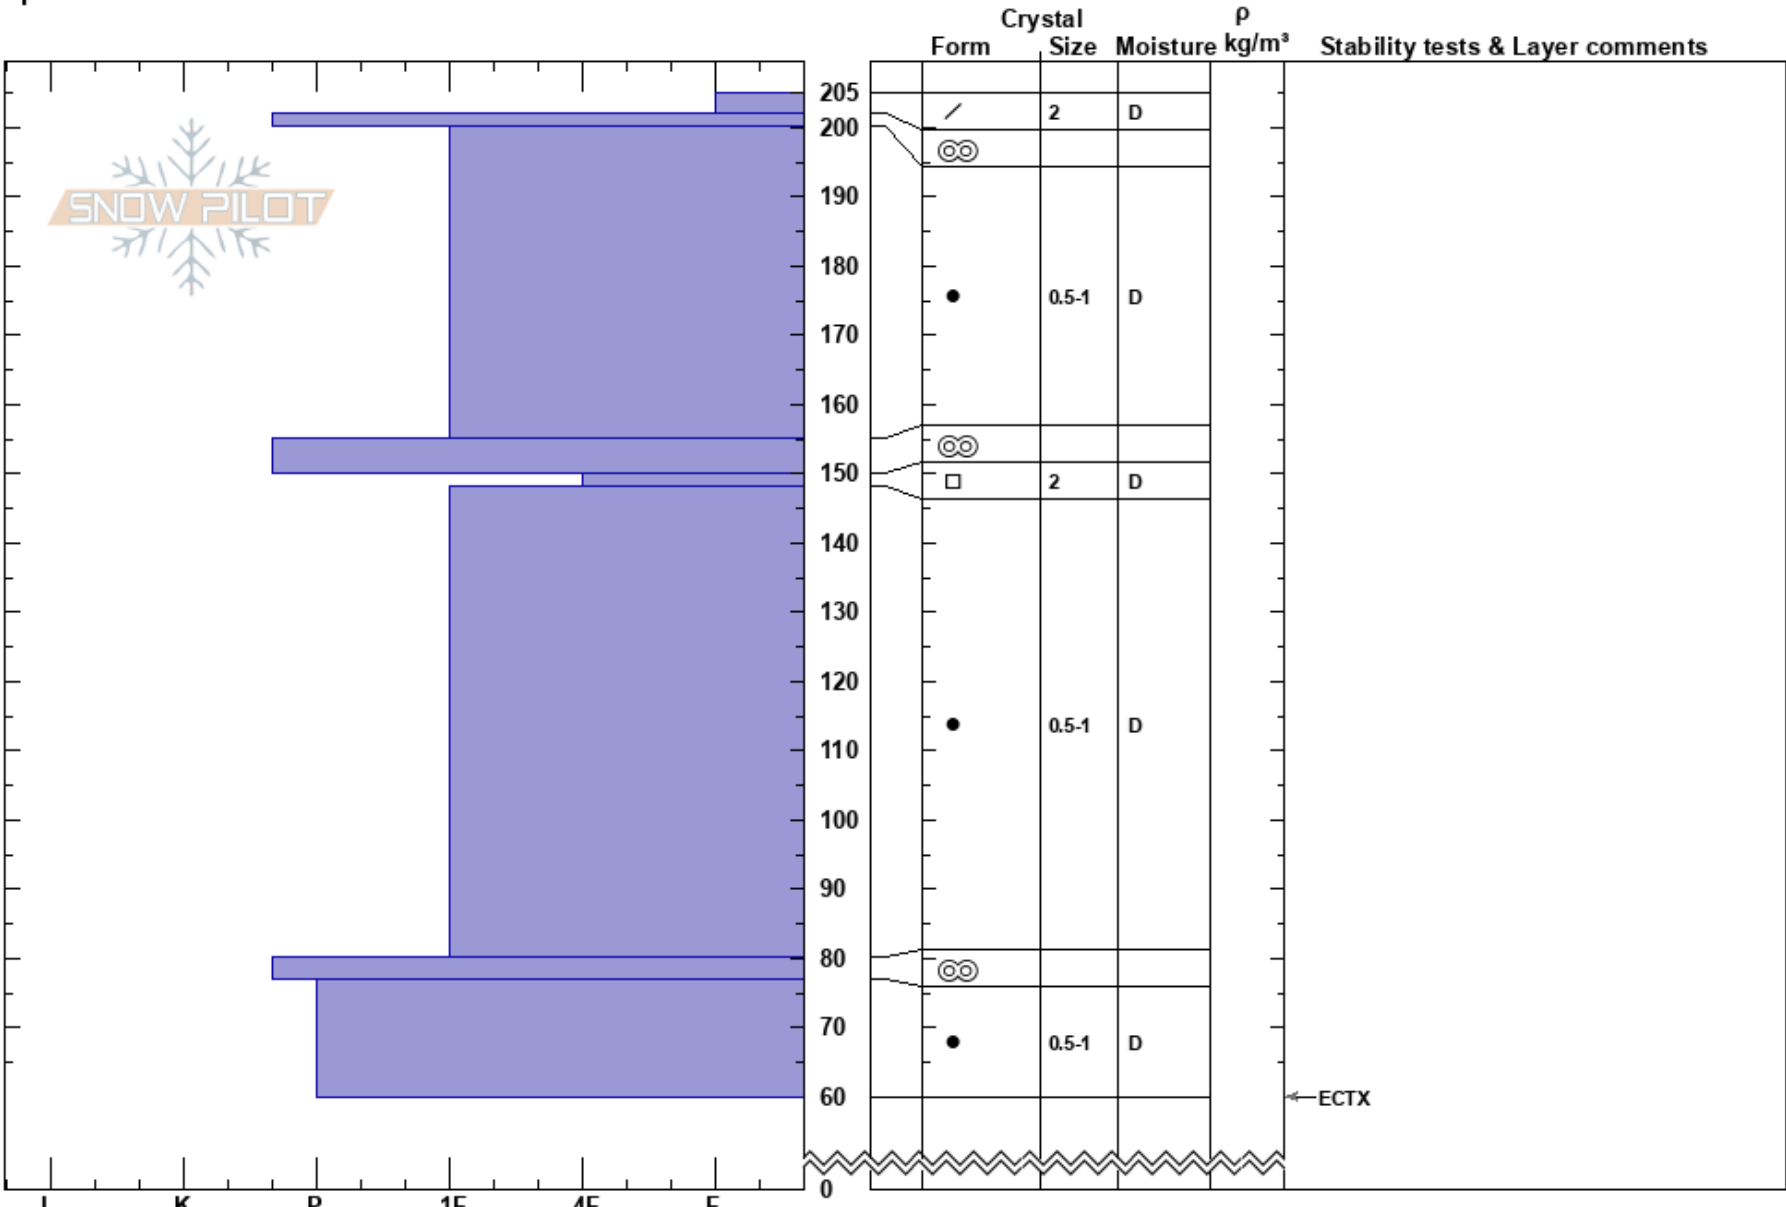

TES March 2024  
 Central Sierra  
 CA  
 Elevation: 9950 ft  
 Aspect: N  
 Specifics:

Laura Pilewski  
 03/11/2024 - 5:00pm  
 Co-ord: 37.91103N, -119.25839E  
 Slope Angle: 12°  
 Wind Loading: yes

Stability: **HS:205**  
 Air Temperature: -4°C  
 Sky Cover: FEW  
 Precipitation: NO  
 Wind: SW Moderate  
**PF:8** 150-148cm:Problematic layer  
**PS:4**

Notes: pit in sheltered trees