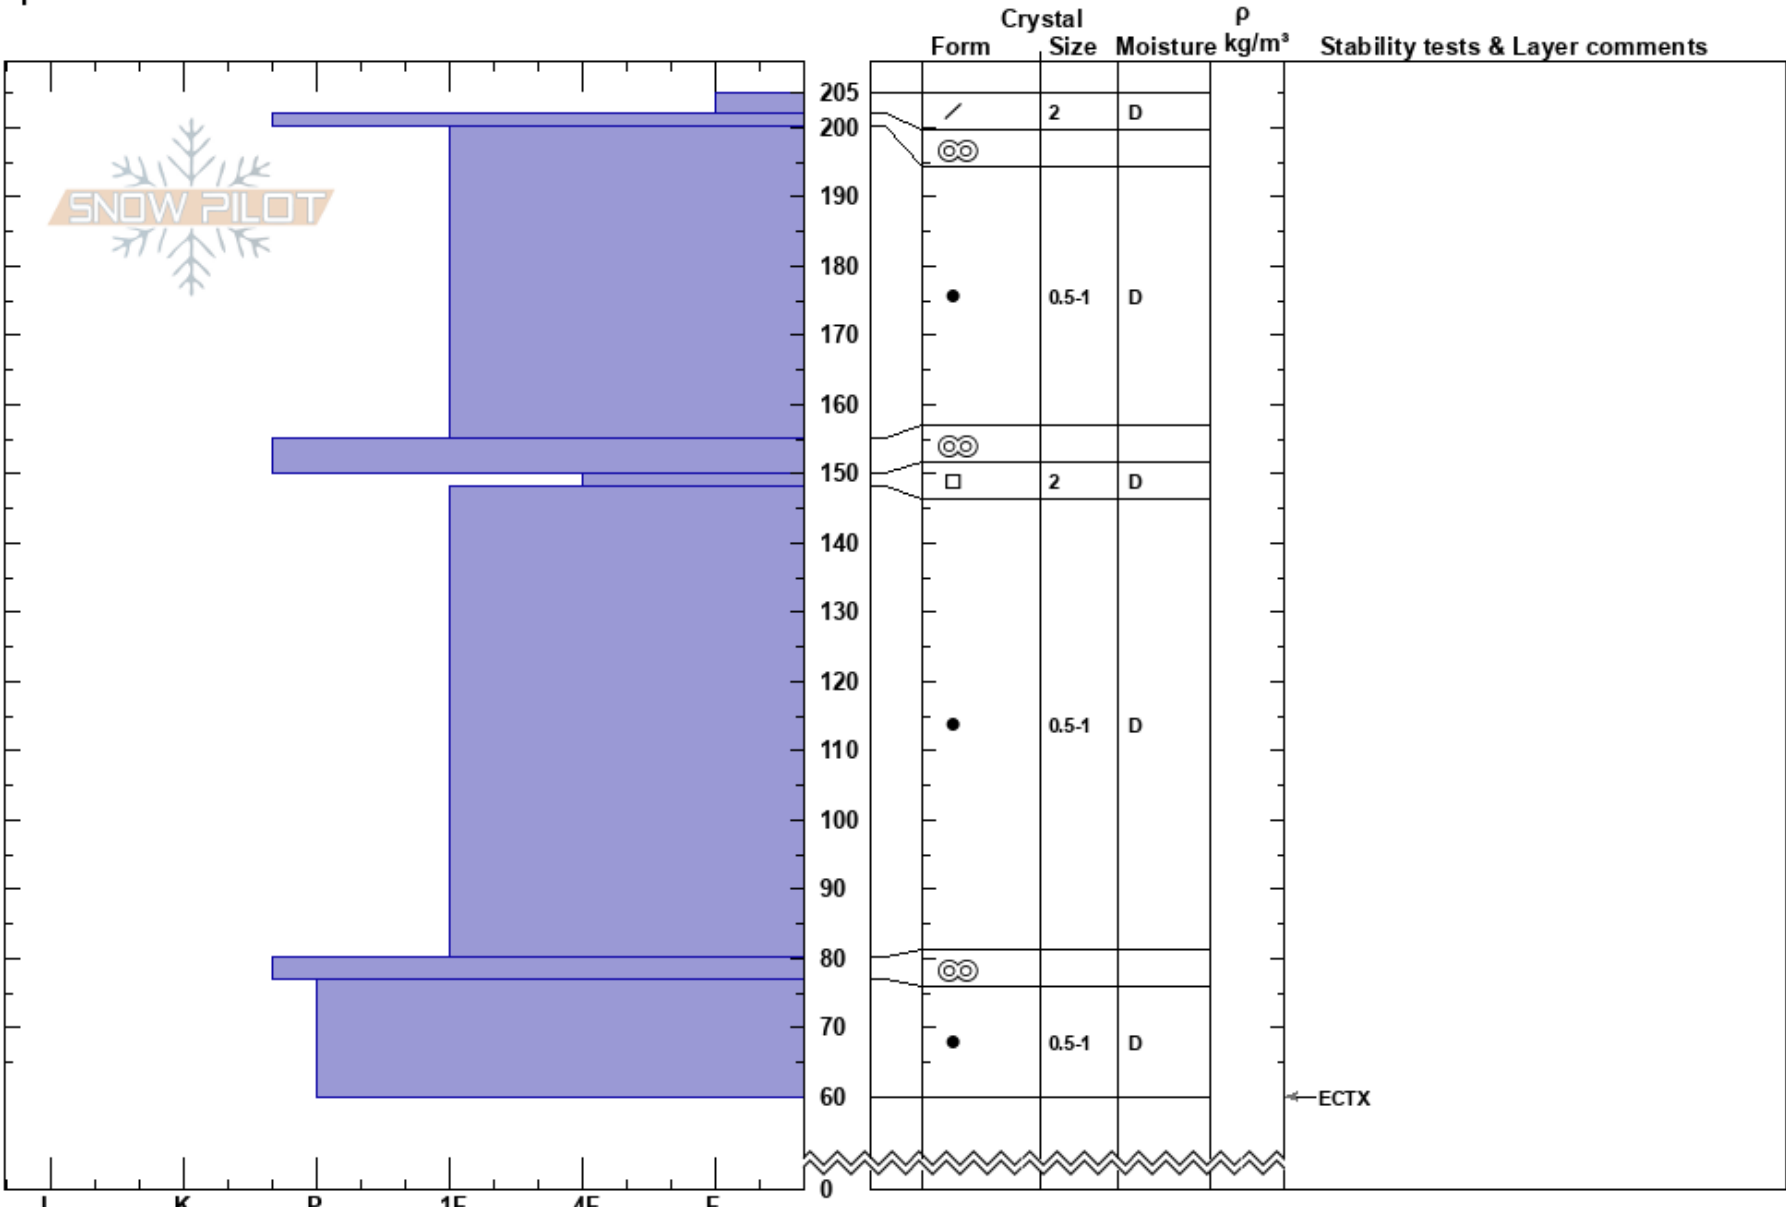

TES March 2024
 Central Sierra
 CA
 Elevation: 9950 ft
 Aspect: N
 Specifics:

Laura Pilewski
 03/11/2024 - 5:00pm
 Co-ord: 37.91103N, -119.25839E
 Slope Angle: 12°
 Wind Loading: yes

Stability:
 Air Temperature: -4°C
 Sky Cover: FEW
 Precipitation: NO
 Wind: SW Moderate

HS:205
 PF:8
 PS:4
 150-148cm:Problematic layer

← ECTX

Notes: pit in sheltered trees