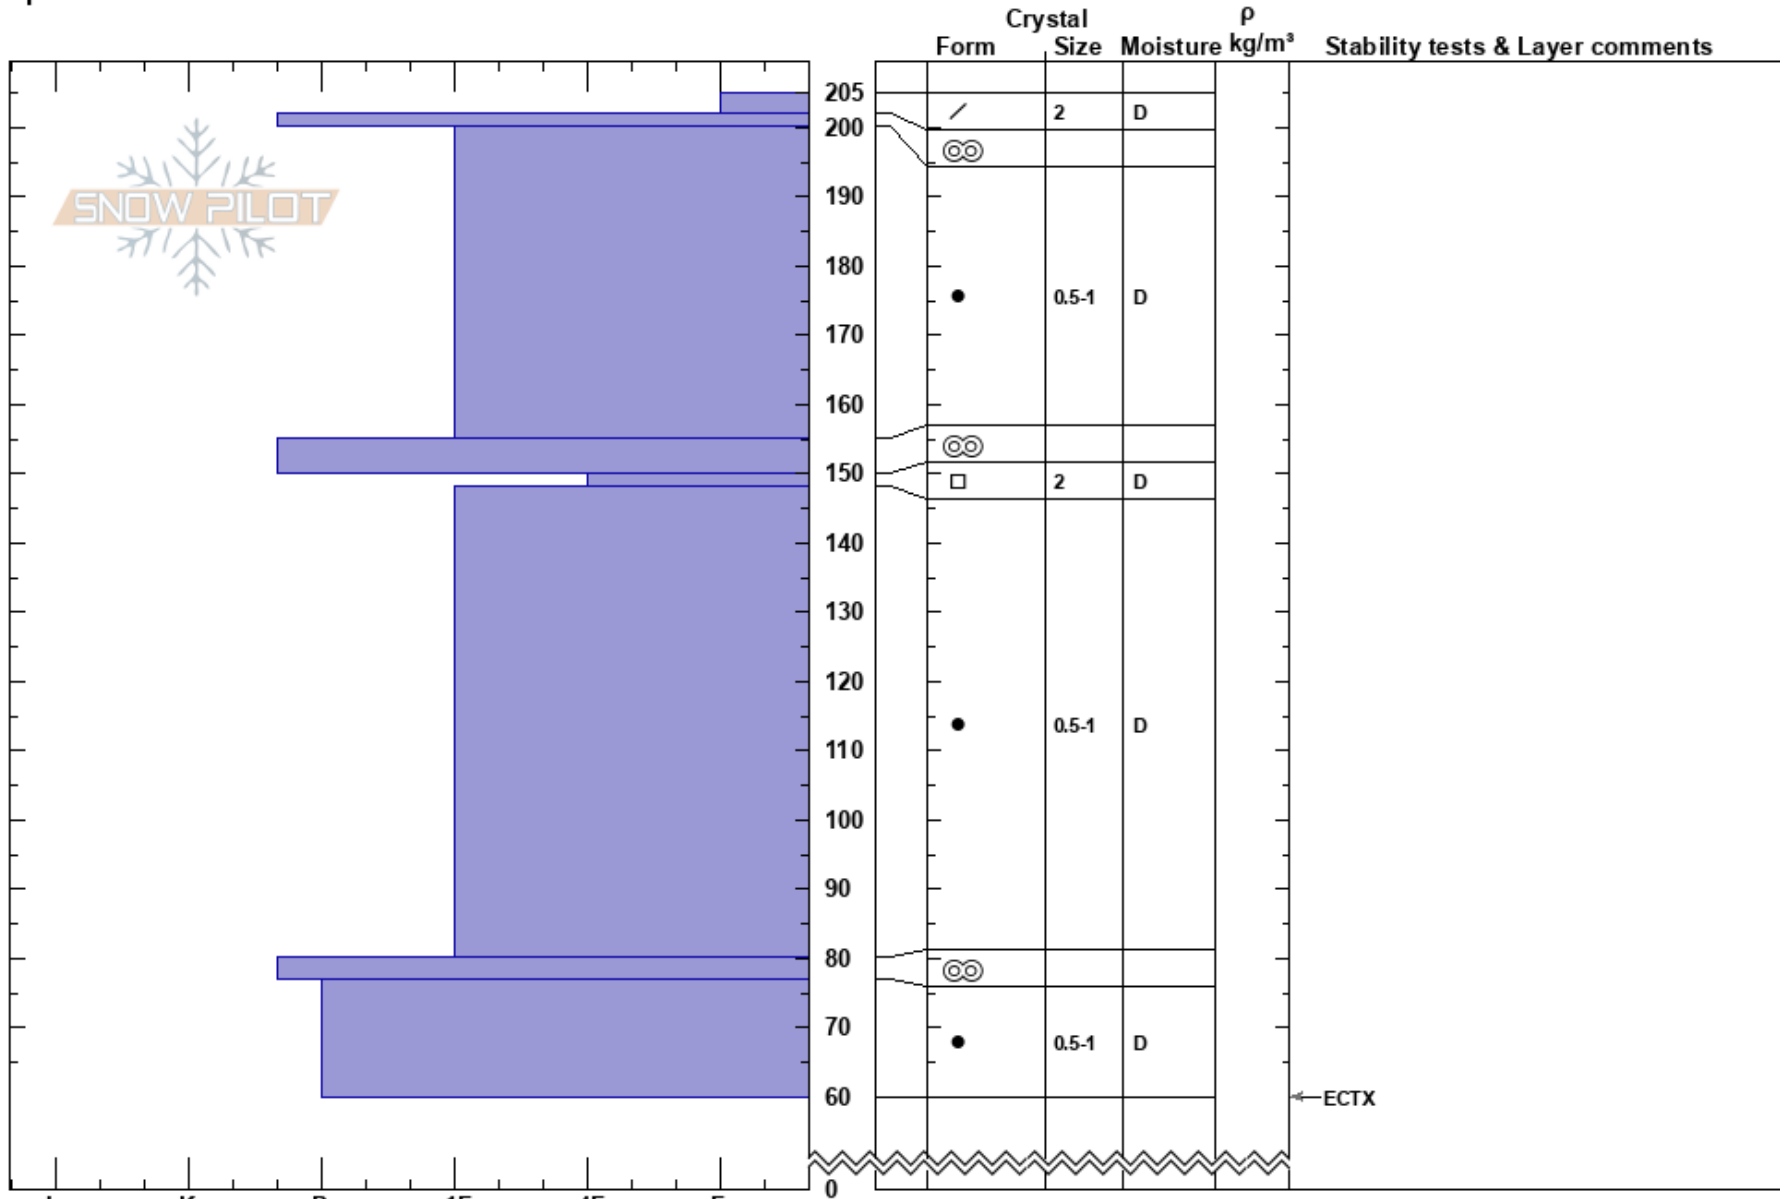

TES March 2024
 Central Sierra
 CA
 Elevation: 9950 ft
 Aspect: N
 Specifics:

Laura Pilewski
 03/11/2024 - 5:00pm
 Co-ord: 37.91103N, -119.25839E
 Slope Angle: 12°
 Wind Loading: yes

Stability:
 Air Temperature: -4°C
 Sky Cover: FEW
 Precipitation: NO
 Wind: SW Moderate

HS:205
 PF:8
 PS:4
 150-148cm:Problematic layer

Notes: pit in sheltered trees