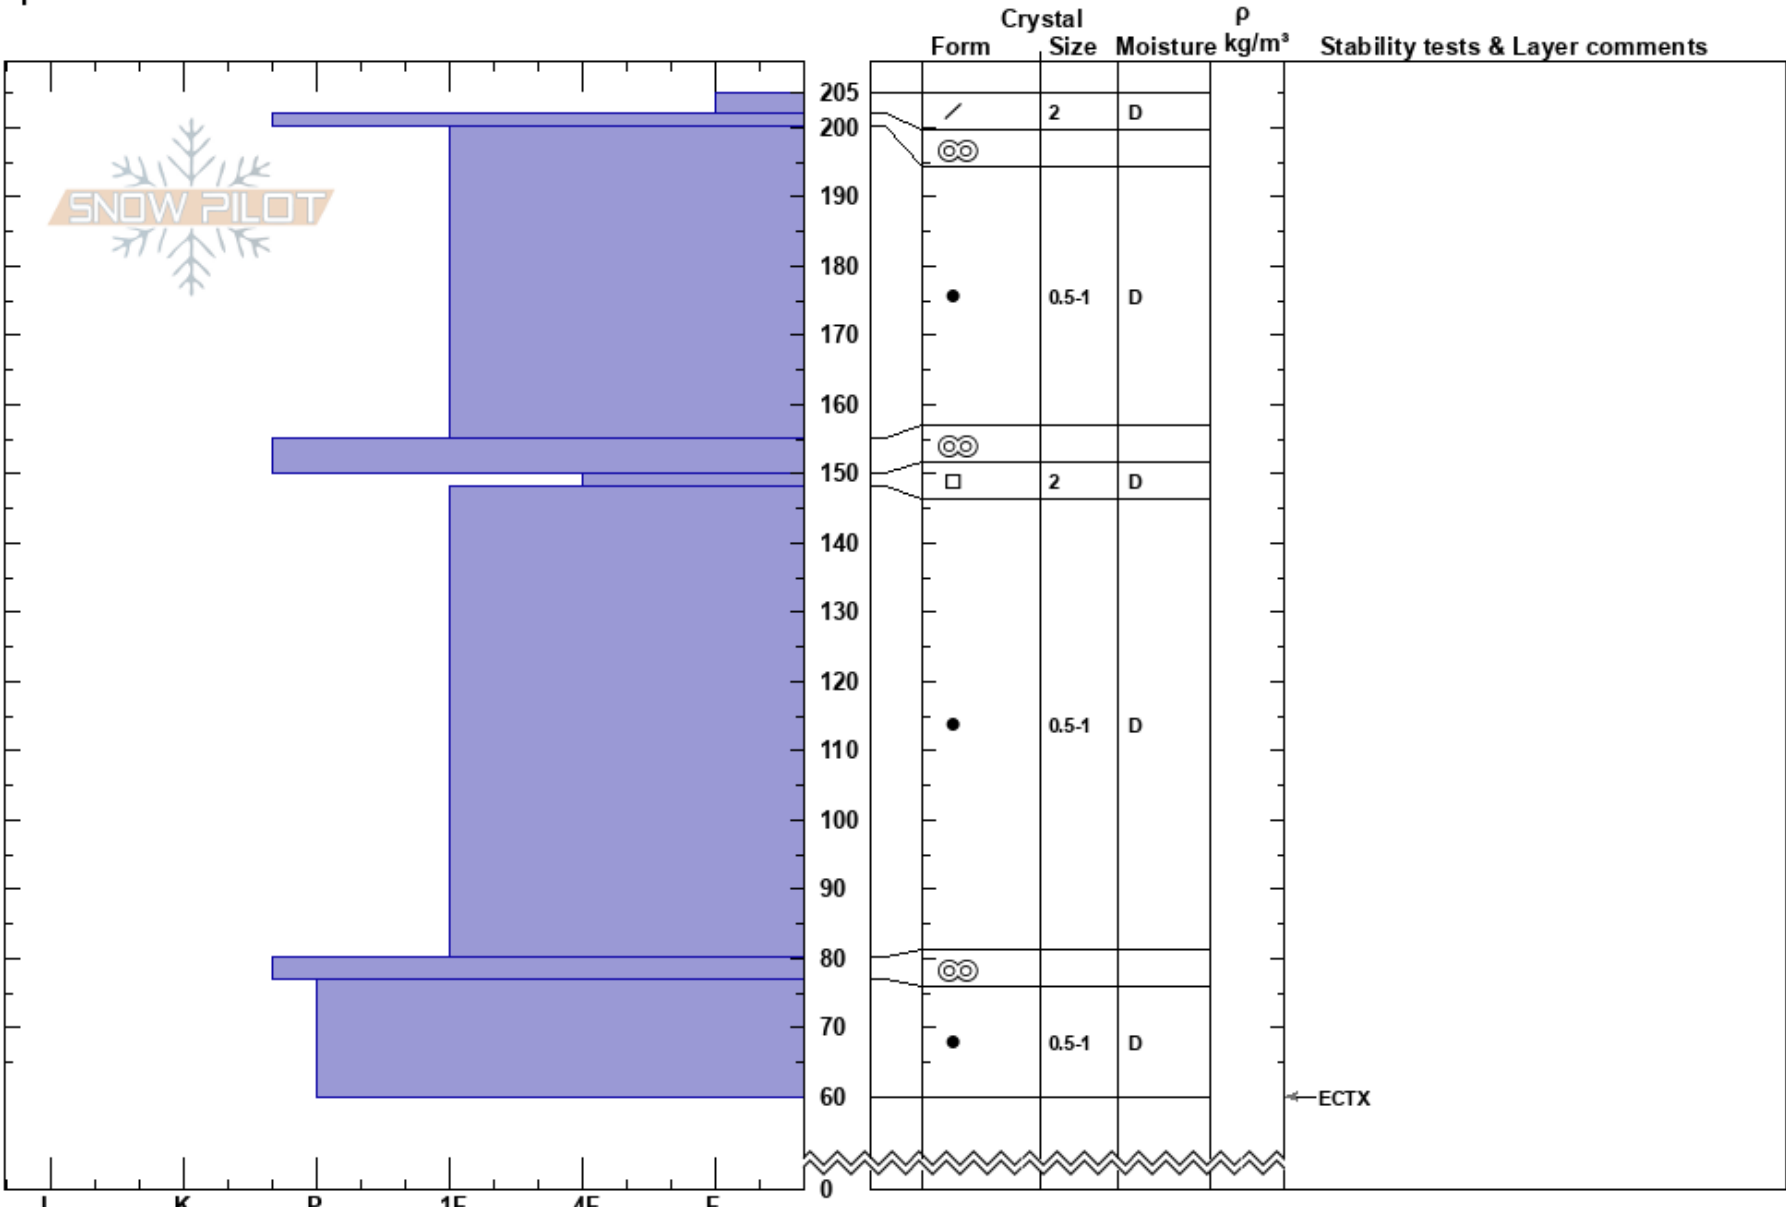

TES March 2024  
 Central Sierra  
 CA  
 Elevation: 9950 ft  
 Aspect: N  
 Specifics:

Laura Pilewski  
 03/11/2024 - 5:00pm  
 Co-ord: 37.91103N, -119.25839E  
 Slope Angle: 12°  
 Wind Loading: yes

Stability: **HS:205**  
 Air Temperature: -4°C **PF:8**  
 Sky Cover: FEW **PS:4**  
 Precipitation: NO  
 Wind: SW Moderate  
 150-148cm: Problematic layer

Notes: pit in sheltered trees