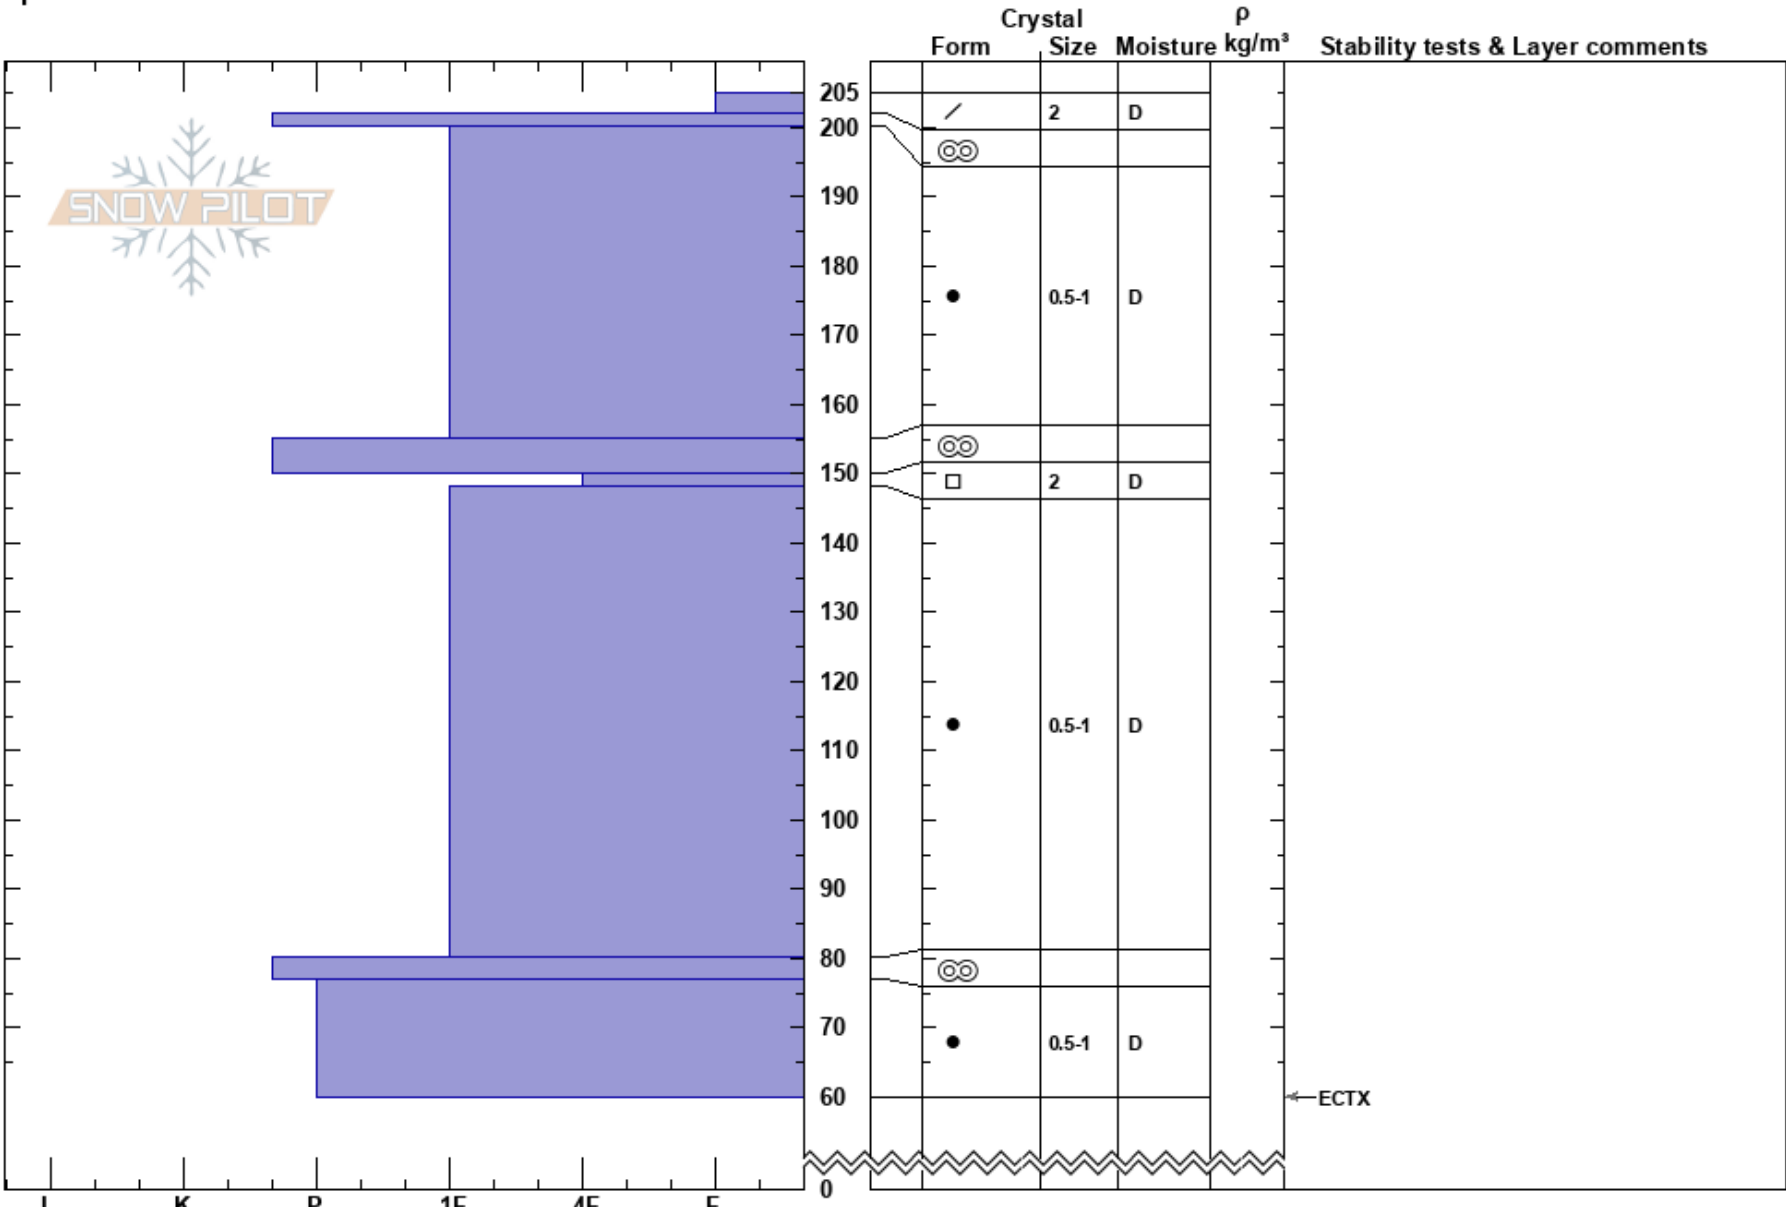

TES March 2024
 Central Sierra
 CA
 Elevation: 9950 ft
 Aspect: N
 Specifics:

Laura Pilewski
 03/11/2024 - 5:00pm
 Co-ord: 37.91103N, -119.25839E
 Slope Angle: 12°
 Wind Loading: yes

Stability: **HS:205**
 Air Temperature: -4°C **PF:8** 150-148cm:Problematic layer
 Sky Cover: FEW **PS:4**
 Precipitation: NO
 Wind: SW Moderate

I K P 1F 4F F

Notes: pit in sheltered trees