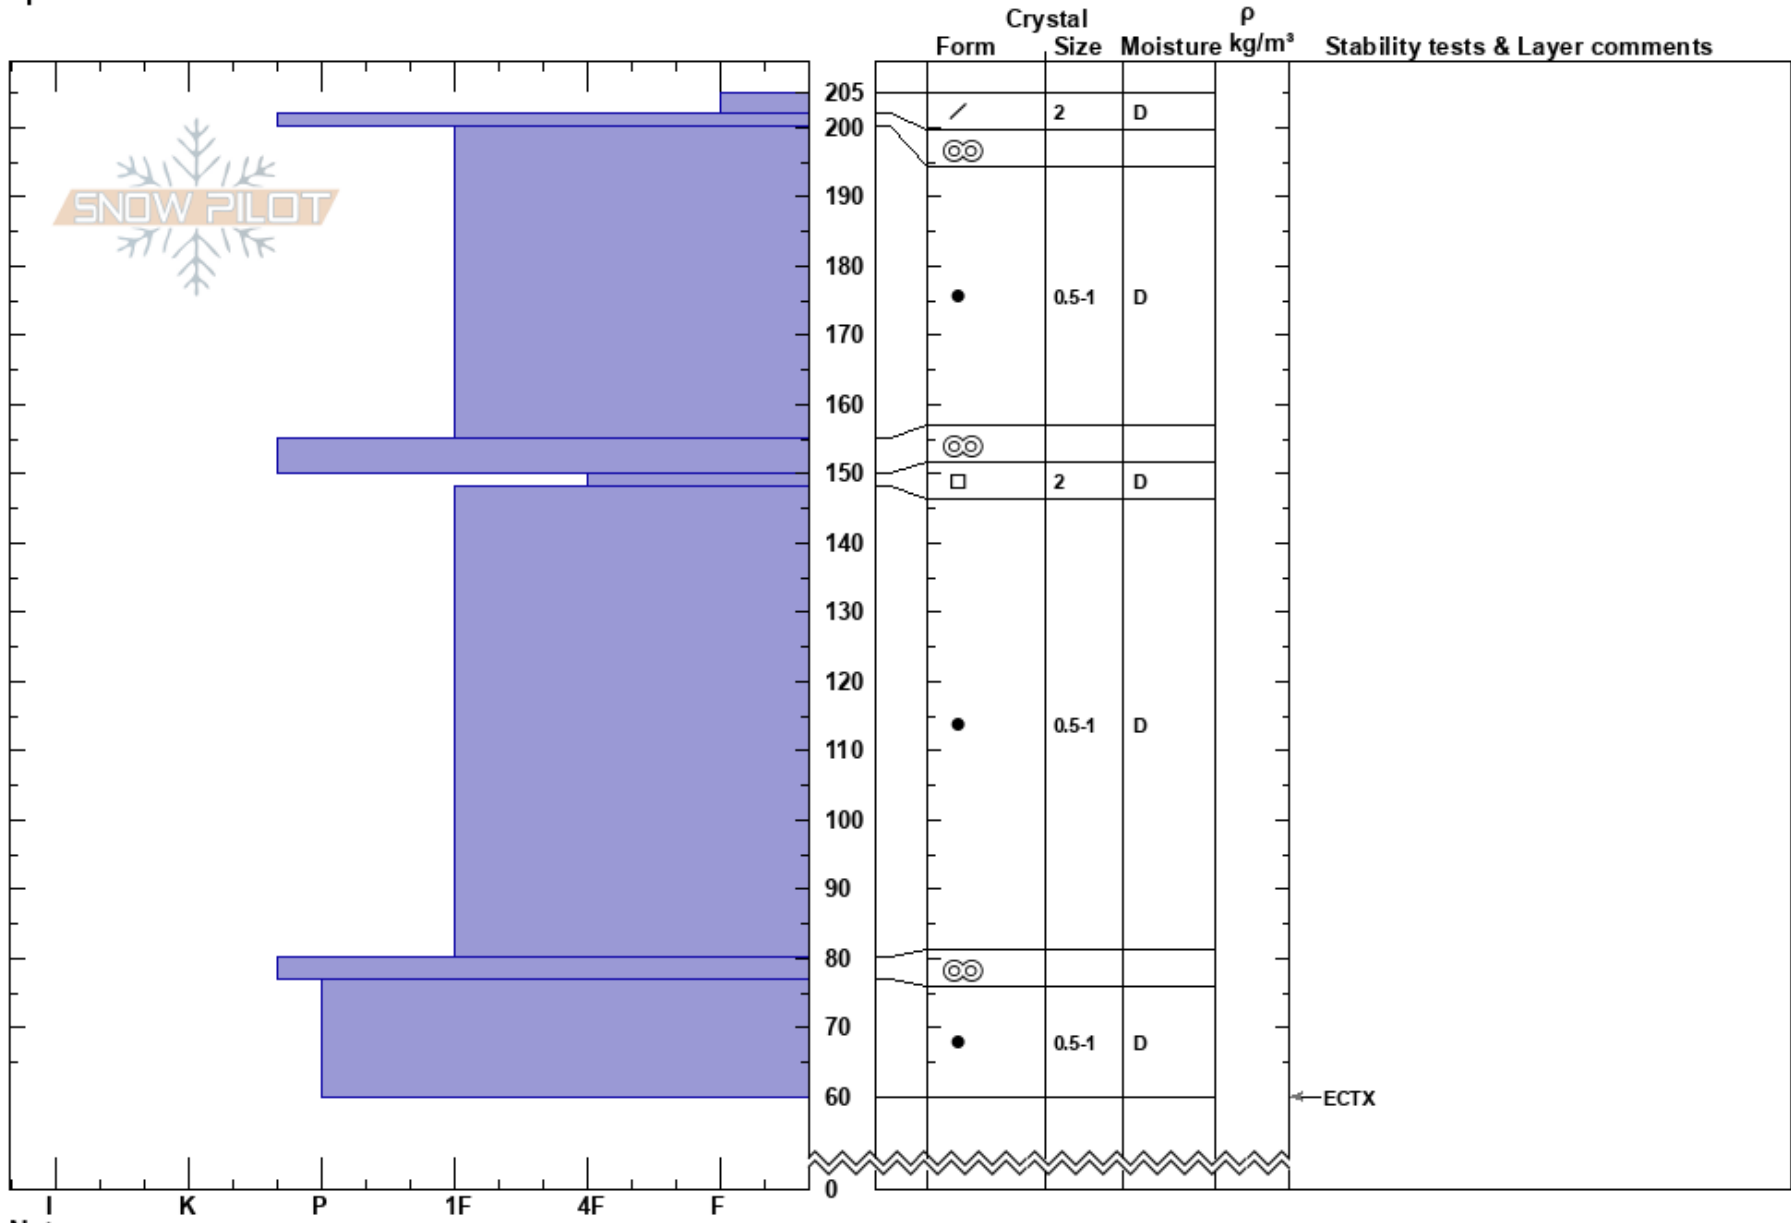

TES March 2024  
 Central Sierra  
 CA  
 Elevation: 9950 ft  
 Aspect: N  
 Specifics:

Laura Pilewski  
 03/11/2024 - 5:00pm  
 Co-ord: 37.91103N, -119.25839E  
 Slope Angle: 12°  
 Wind Loading: yes

Stability:  
 Air Temperature: -4°C  
 Sky Cover: FEW  
 Precipitation: NO  
 Wind: SW Moderate

HS:205  
 PF:8  
 PS:4  
 150-148cm:Problematic layer

Notes: pit in sheltered trees