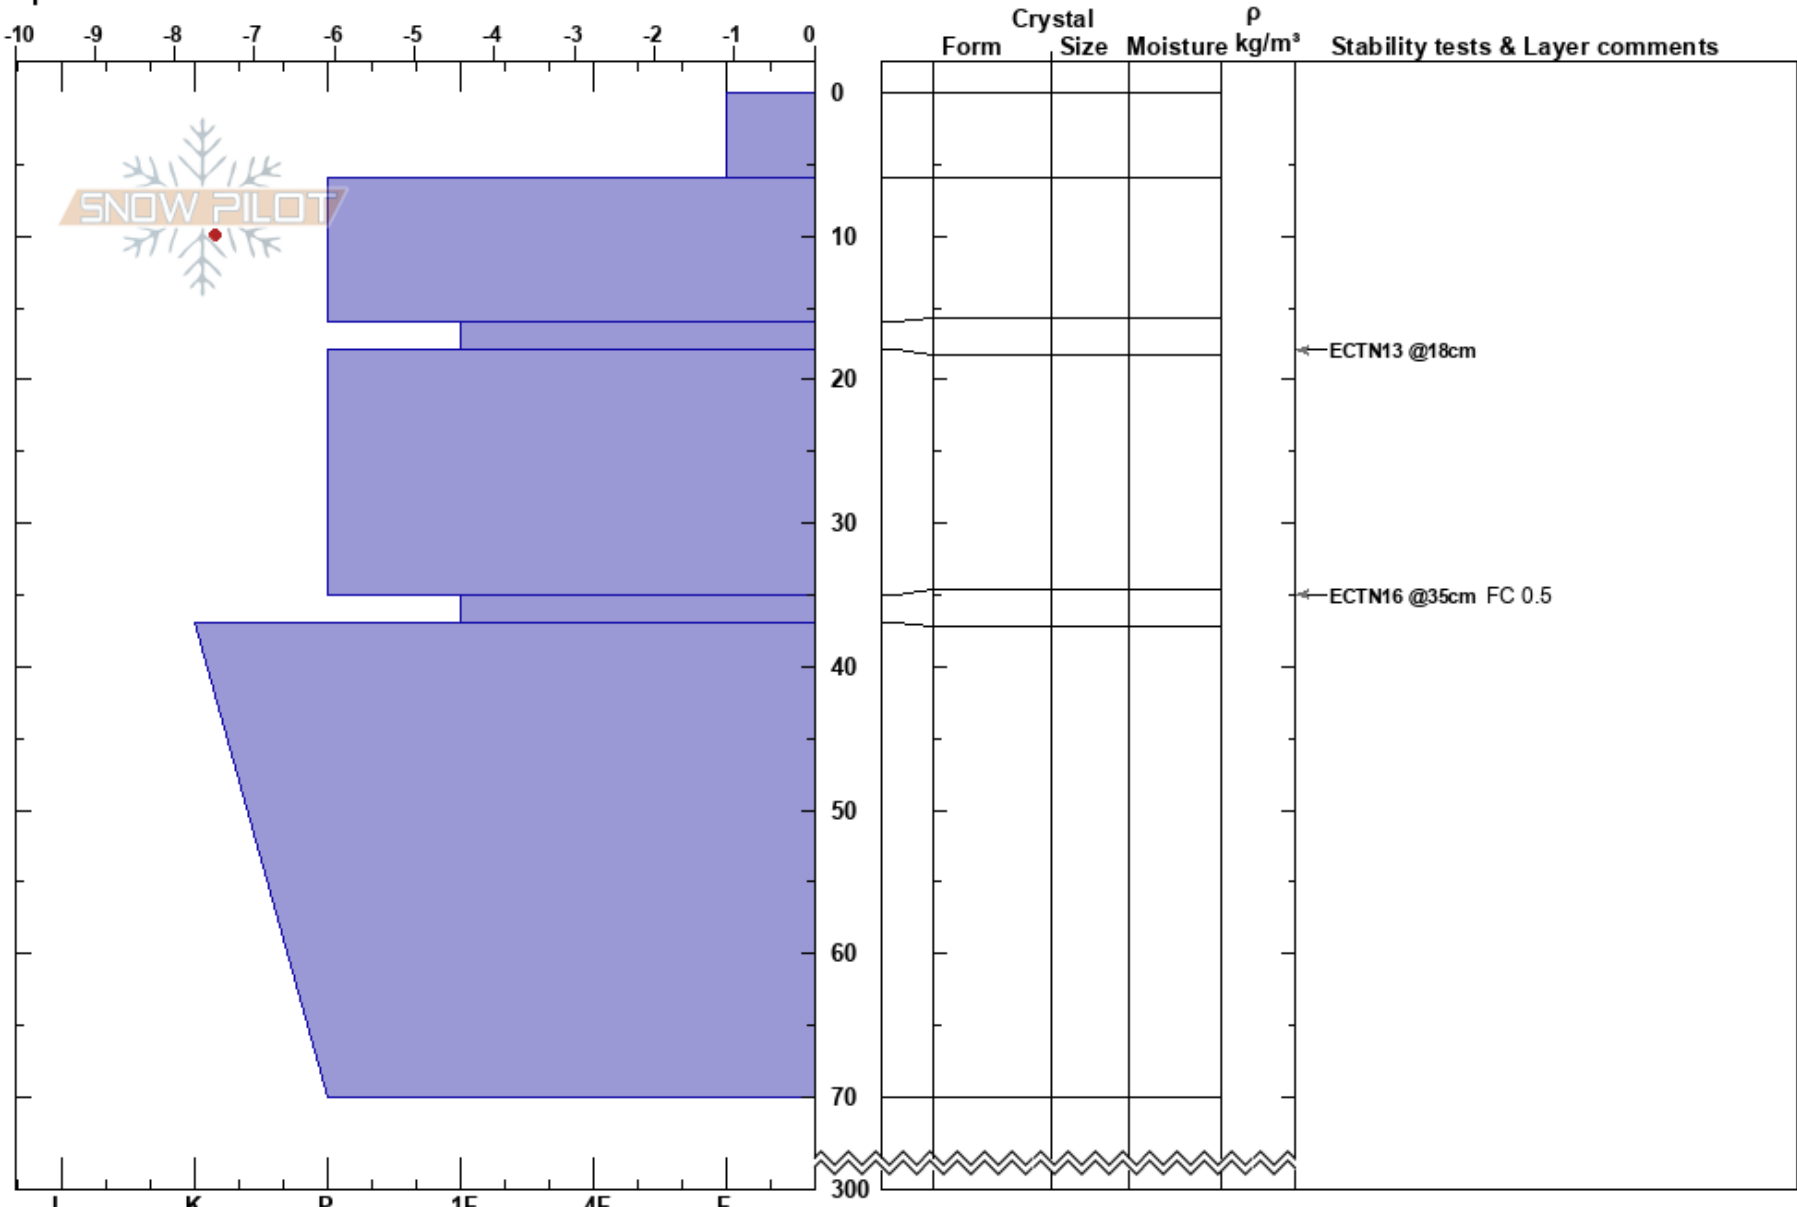

Umfors TL
Västra Vindelfjällen
Sweden
Elevation: 770 m
Aspect: 330°
Specifics:

Anton Grindgärds
14/03/2024 - 11:45
Co-ord:
Slope Angle: 22°
Wind Loading: no

Stability:
Air Temperature: -3.9°C
Sky Cover: BKN
Precipitation: S-1
Wind: S Light Breeze

HS:300
Layer Notes:
16-18cm: Problematic layer

Notes: Öppen glänta intill vanlig D1 slutning