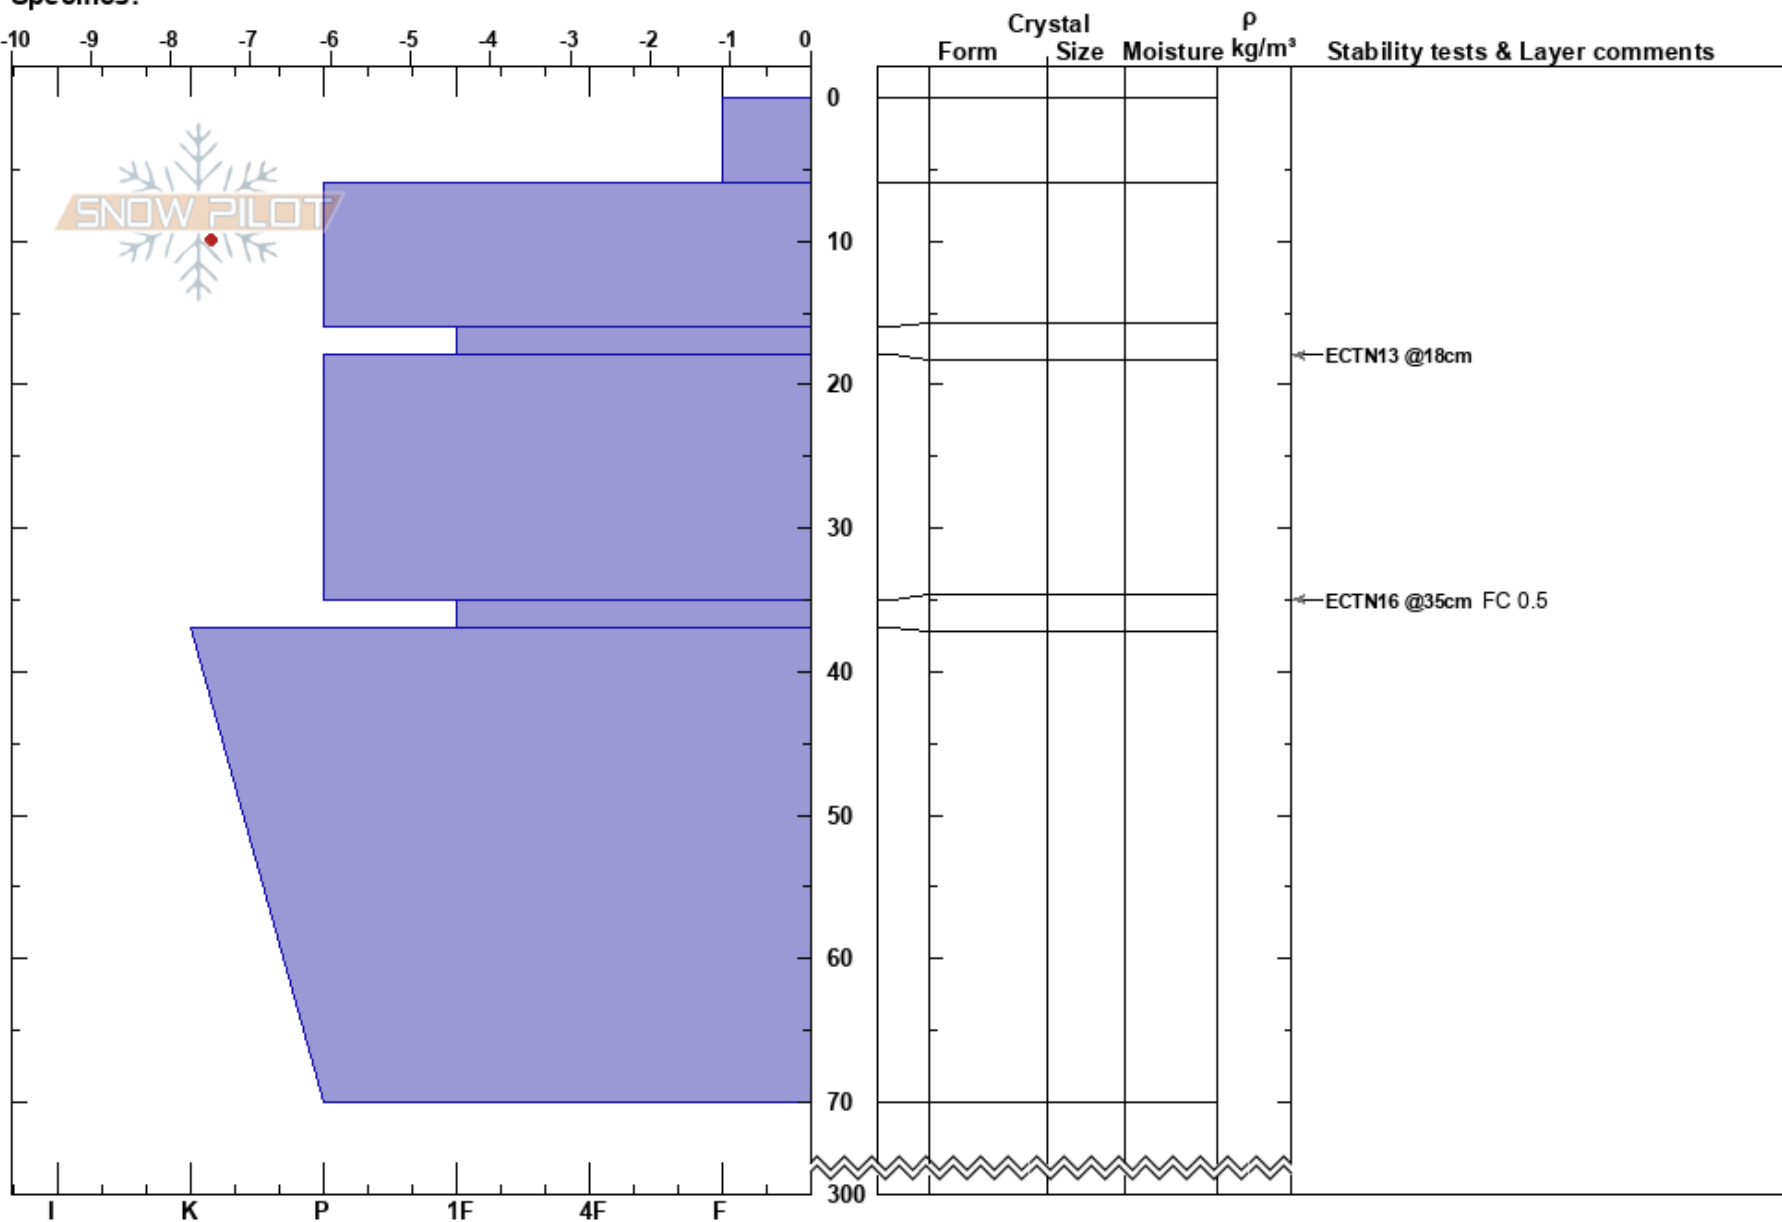

Umfors TL
 Västra Vindelfjällen
 Sweden
Elevation: 770 m
Aspect: 330°
Specifics:

Anton Grindgärds
 14/03/2024 - 11:45
Co-ord:
Slope Angle: 22°
Wind Loading: no

Stability:
Air Temperature: -3.9°C
Sky Cover: BKN
Precipitation: S-1
Wind: S Light Breeze

HS:300
 16-18cm: Problematic layer

Notes: Öppen glänta intill vanlig D1 slutning