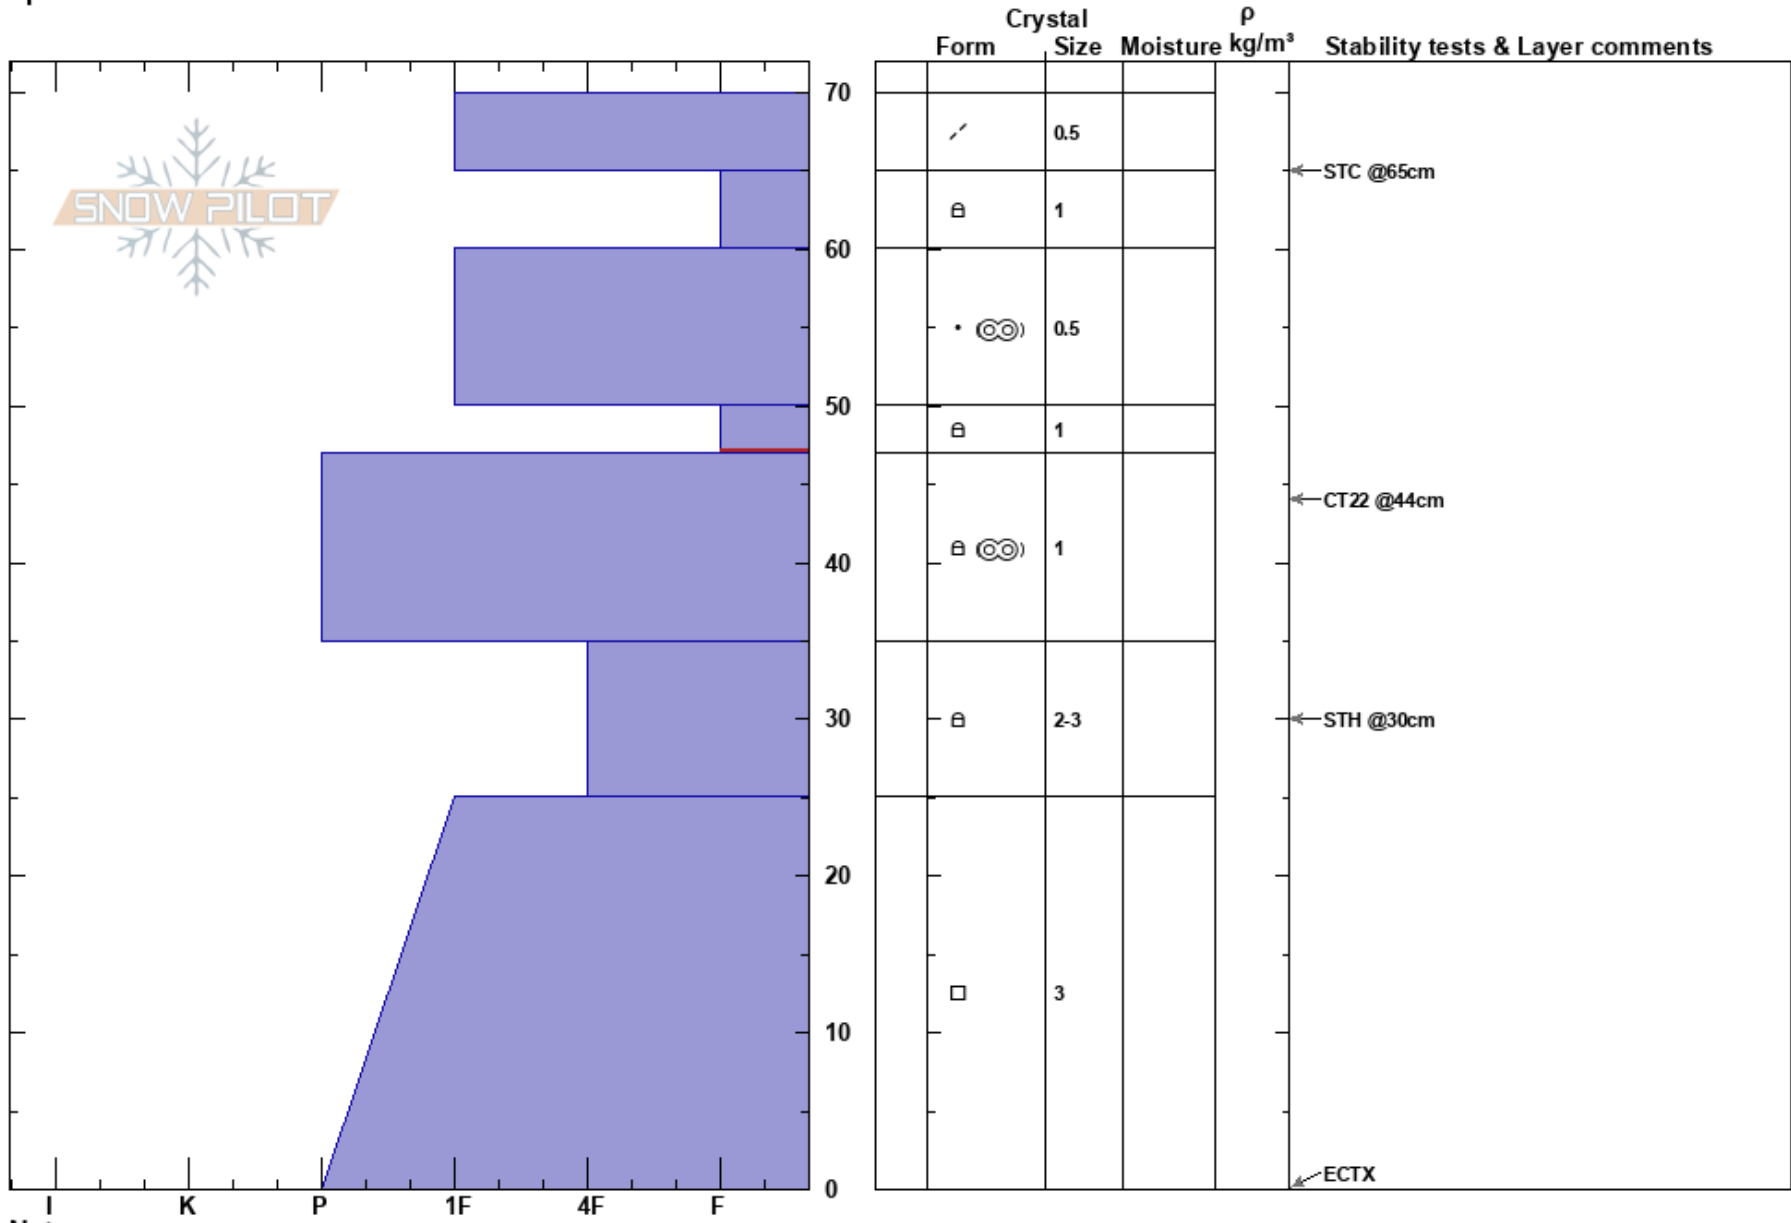

Chugach Front Range
 Chugach Range
 AK
 Elevation: 2400 ft
 Aspect: 354°
 Specifics:

Joseph Kurtak
 03/13/2024 - 2:00pm
 Co-ord: 61.09079N, -149.69434W
 Slope Angle: 13°
 Wind Loading: previous

Stability:
 Air Temperature: -1°C
 Sky Cover: SCT
 Precipitation: NO
 Wind: SE Light Breeze

HS:70
 PF:20
 PS:10
 50-47cm:Problematic layer

Notes: Pit dug in open area at treeline on NE aspect of Flattop.