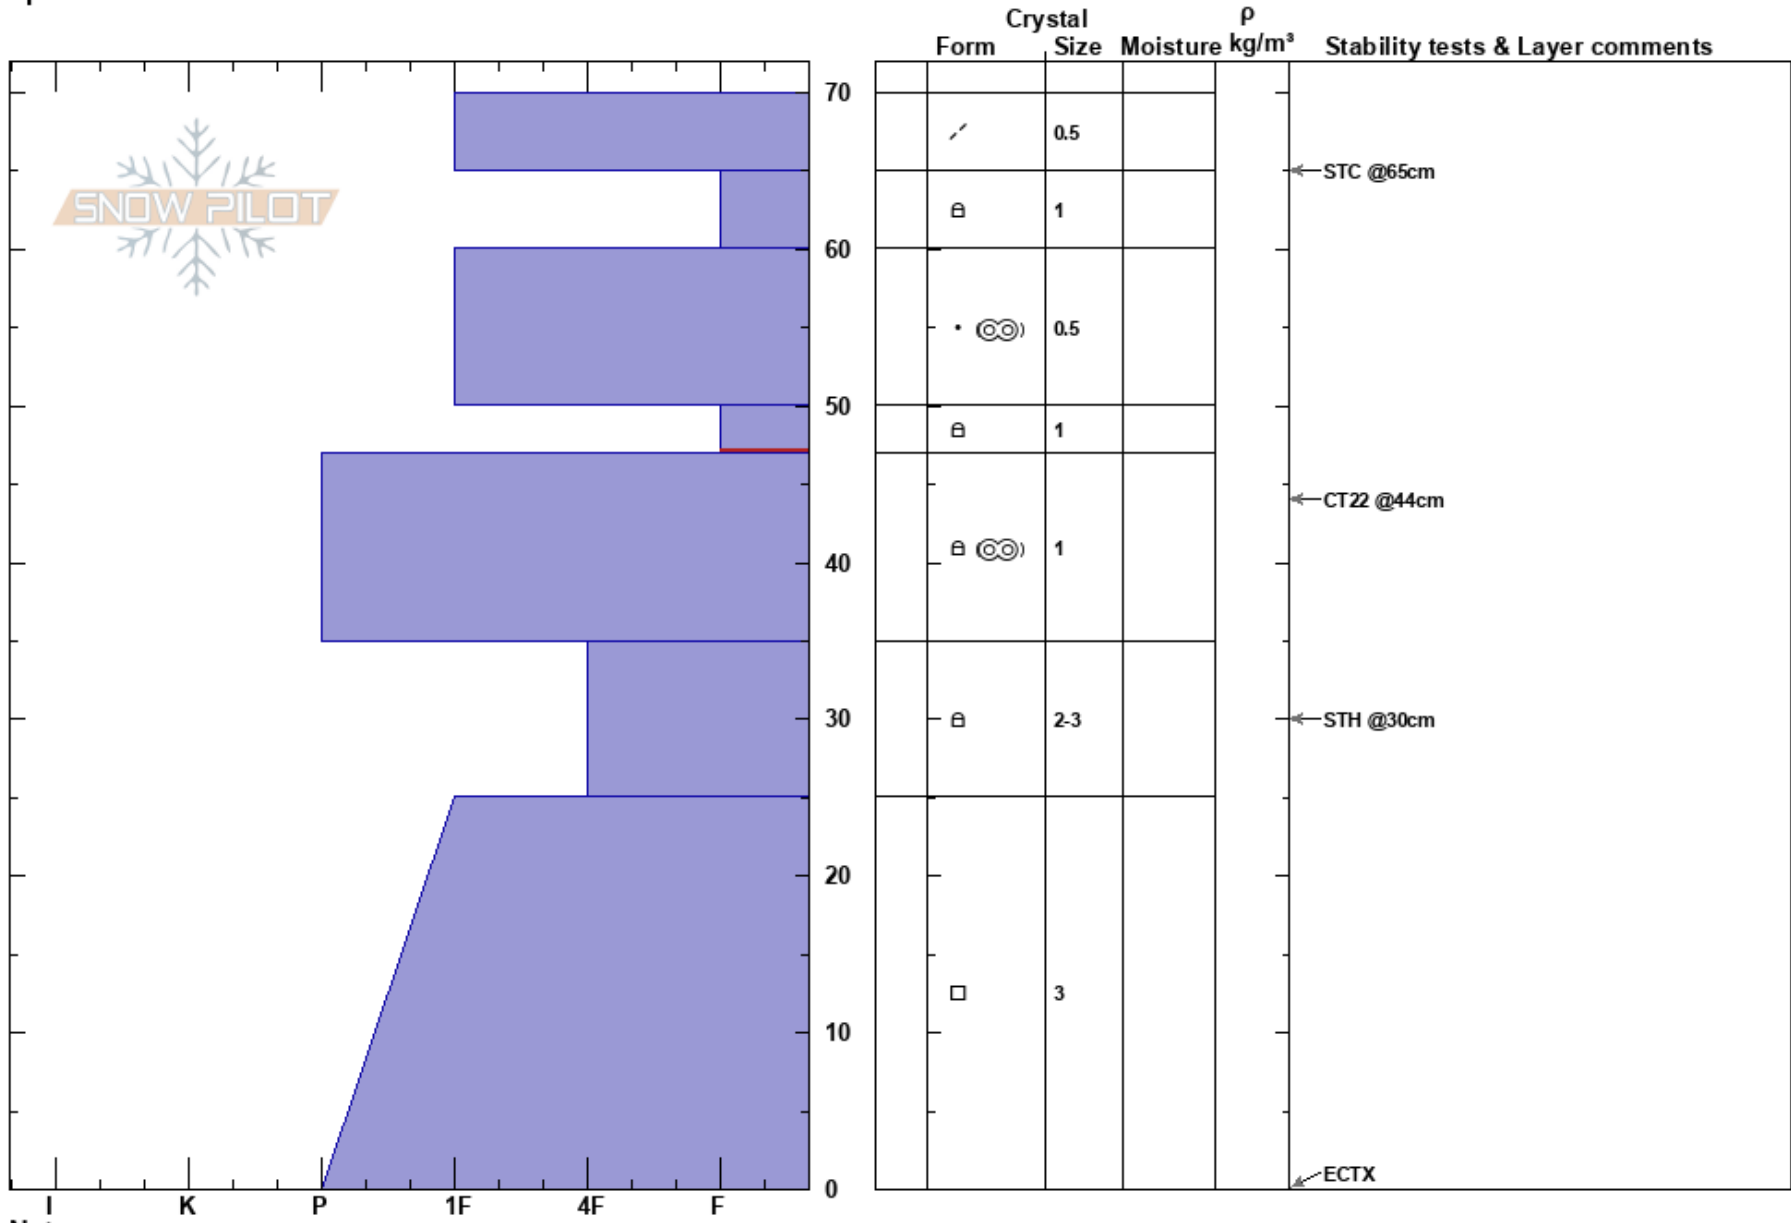

Chugach Front Range
 Chugach Range
 AK
 Elevation: 2400 ft
 Aspect: 354°
 Specifics:

Joseph Kurtak
 03/13/2024 - 2:00pm
 Co-ord: 61.09079N, -149.69434W
 Slope Angle: 13°
 Wind Loading: previous

Stability:
 Air Temperature: -1°C
 Sky Cover: SCT
 Precipitation: NO
 Wind: SE Light Breeze

HS:70
 PF:20
 PS:10
 50-47cm: Problematic layer

Notes: Pit dug in open area at treeline on NE aspect of Flattop.