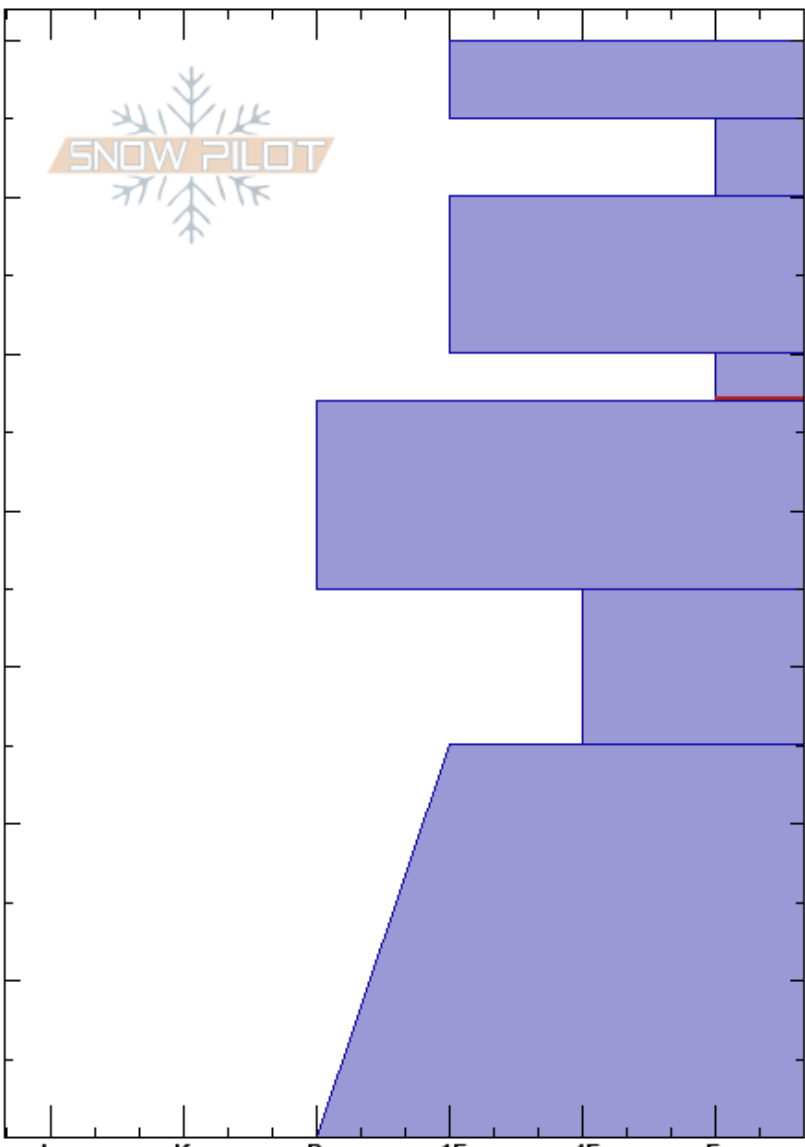

Chugach Front Range
 Chugach Range
 AK
 Elevation: 2400 ft
 Aspect: 354°
 Specifics:

Joseph Kurtak
 03/13/2024 - 2:00pm
 Co-ord: 61.09079N, -149.69434W
 Slope Angle: 13°
 Wind Loading: previous

Stability:
 Air Temperature: -1°C
 Sky Cover: SCT
 Precipitation: NO
 Wind: SE Light Breeze

HS:70
 PF:20
 PS:10
 50-47cm: Problematic layer

Height (cm)	Crystal		Moisture	ρ kg/m ³	Stability tests & Layer comments
	Form	Size			
70	/	0.5			
65	⊖	1			← STC @65cm
60	• ⊖ ⊖	0.5			
50	⊖	1			
44	⊖ ⊖ ⊖	1			← CT22 @44cm
30	⊖	2-3			← STH @30cm
0	□	3			← ECTX

Notes: Pit dug in open area at treeline on NE aspect of Flattop.