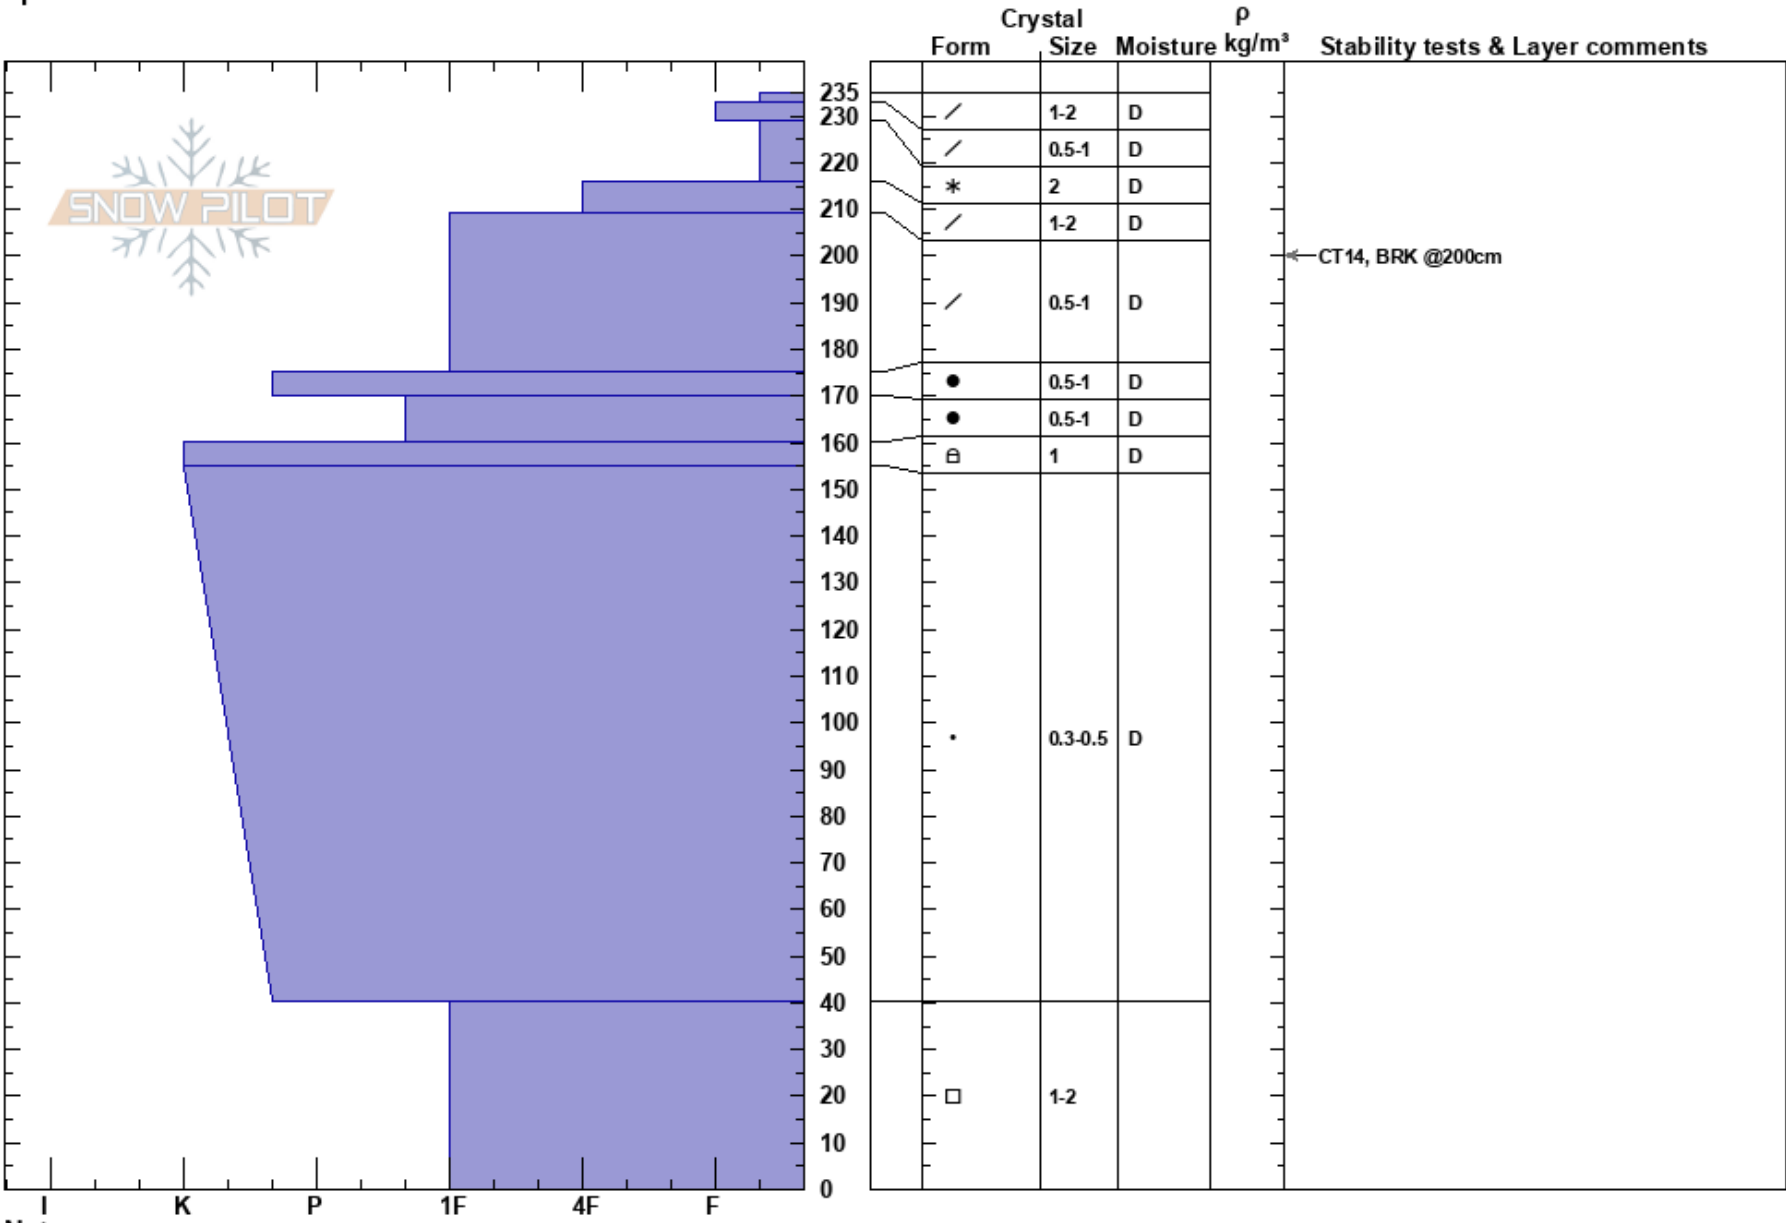

Kumroch_AvPath9
 Kamchatka
 Russia
Elevation: 930 m
Aspect: SE
Specifics:

Aleksey Kvasnikov
 13/03/2024 - 13:50
Co-ord: 55.71075N, 161.25714E
Slope Angle: 26°
Wind Loading:

Stability:
Air Temperature: -5.2°C
Sky Cover: FEW
Precipitation: NO
Wind: SW Light Breeze

Layer Notes:

HS:235
PF:50
PS:20

Notes: