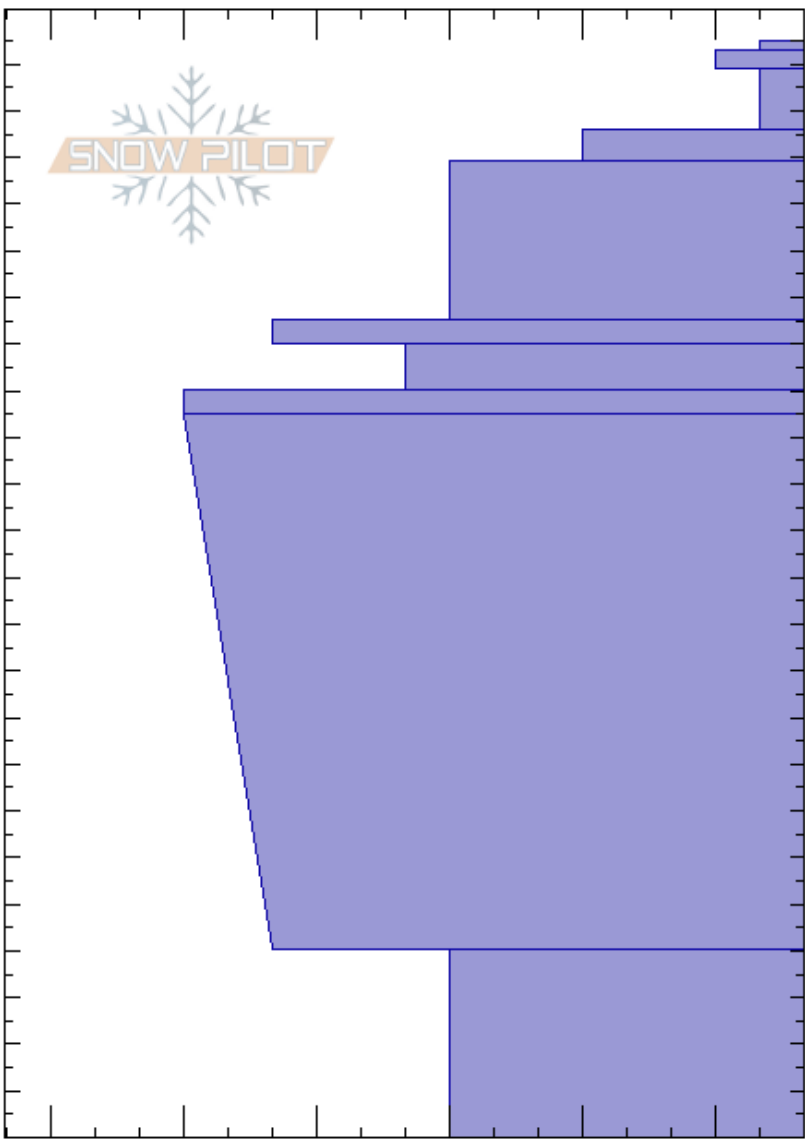

Kumroch\_AvPath9  
 Kamchatka  
 Russia  
 Elevation: 930 m  
 Aspect: SE  
 Specifics:

Aleksey Kvasnikov  
 13/03/2024 - 13:50  
 Co-ord: 55.71075N, 161.25714E  
 Slope Angle: 26°  
 Wind Loading:

Stability:  
 Air Temperature: -5.2°C  
 Sky Cover: FEW  
 Precipitation: NO  
 Wind: SW Light Breeze

HS:235  
 PF:50  
 PS:20

Layer Notes:

Height (m)	Crystal		Moisture	$\rho$ kg/m <sup>3</sup>	Stability tests & Layer comments
	Form	Size			
235	/	1-2	D		
230	/	0.5-1	D		
220	*	2	D		
210	/	1-2	D		
200					← CT14, BRK @200cm
190	/	0.5-1	D		
180					
170	•	0.5-1	D		
160	•	0.5-1	D		
150	⊖	1	D		
140					
130					
120					
110					
100	.	0.3-0.5	D		
90					
80					
70					
60					
50					
40					
30					
20	□	1-2			
10					
0					