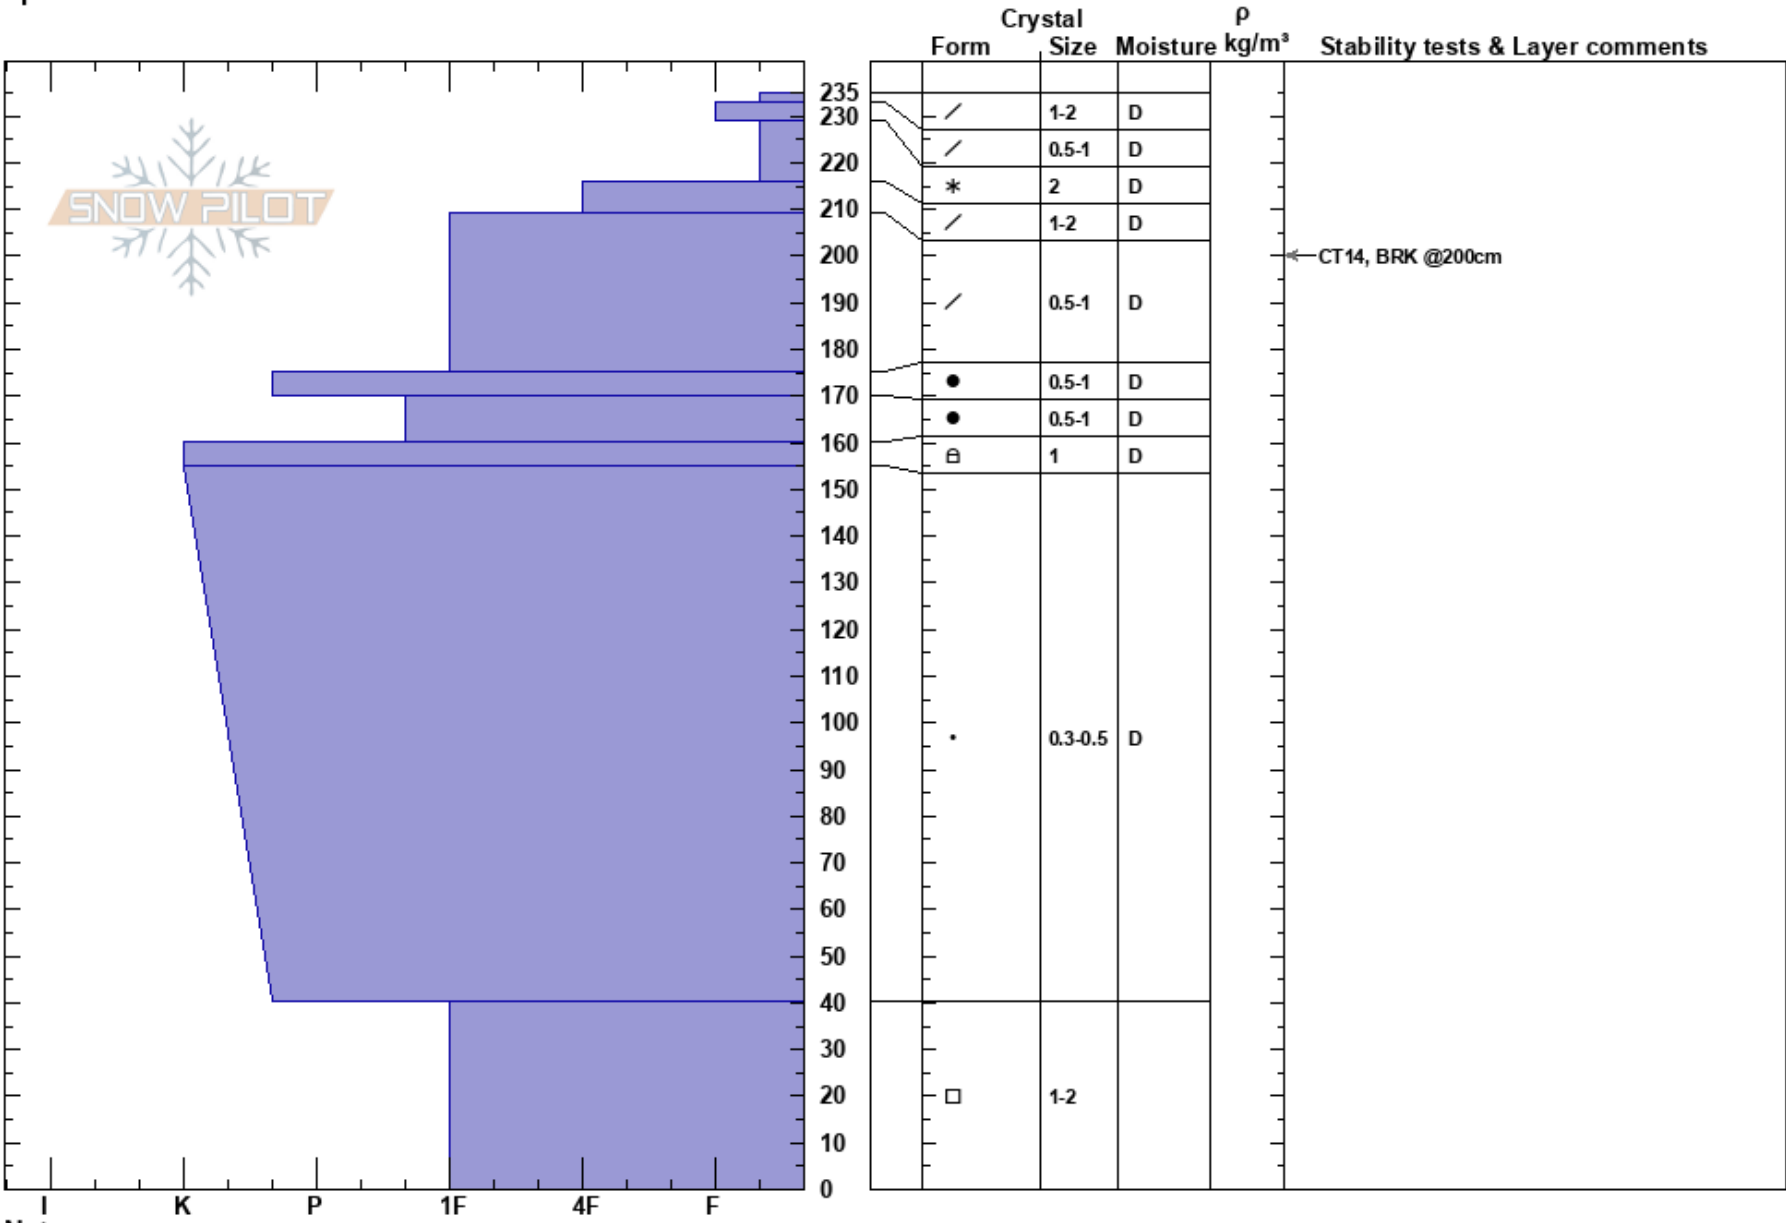

Kumroch_AvPath9
 Kamchatka
 Russia
 Elevation: 930 m
 Aspect: SE
 Specifics:

Aleksey Kvasnikov
 13/03/2024 - 13:50
 Co-ord: 55.71075N, 161.25714E
 Slope Angle: 26°
 Wind Loading:

Stability:
 Air Temperature: -5.2°C
 Sky Cover: FEW
 Precipitation: NO
 Wind: SW Light Breeze

HS:235
 PF:50
 PS:20

Layer Notes:

Notes: