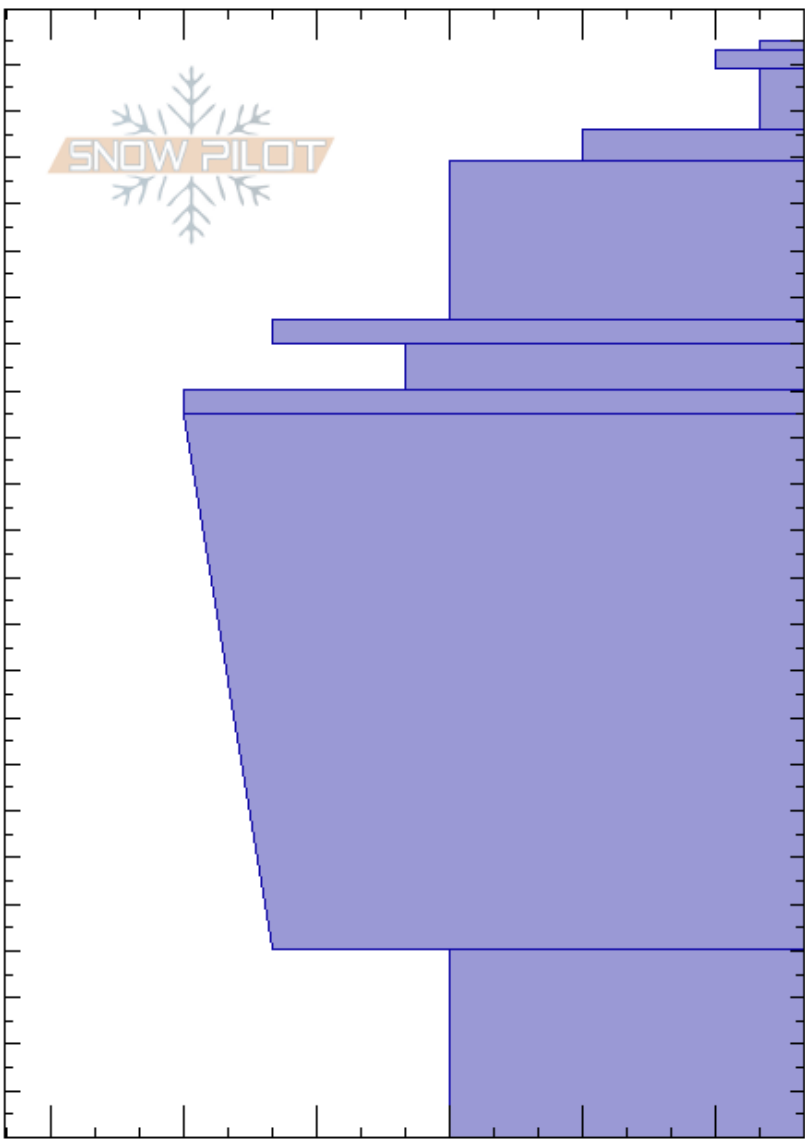

Kumroch_AvPath9
 Kamchatka
 Russia
 Elevation: 930 m
 Aspect: SE
 Specifics:

Aleksey Kvasnikov
 13/03/2024 - 13:50
 Co-ord: 55.71075N, 161.25714E
 Slope Angle: 26°
 Wind Loading:

Stability:
 Air Temperature: -5.2°C
 Sky Cover: FEW
 Precipitation: NO
 Wind: SW Light Breeze

HS:235
 PF:50
 PS:20

Layer Notes:

Height (m)	Crystal		Moisture	ρ kg/m ³	Stability tests & Layer comments
	Form	Size			
235	/	1-2	D		
230	/	0.5-1	D		
220	*	2	D		
210	/	1-2	D		
200					← CT14, BRK @200cm
190	/	0.5-1	D		
180					
170	•	0.5-1	D		
160	•	0.5-1	D		
150	⊖	1	D		
140					
130					
120					
110					
100	.	0.3-0.5	D		
90					
80					
70					
60					
50					
40					
30					
20	□	1-2			
10					
0					