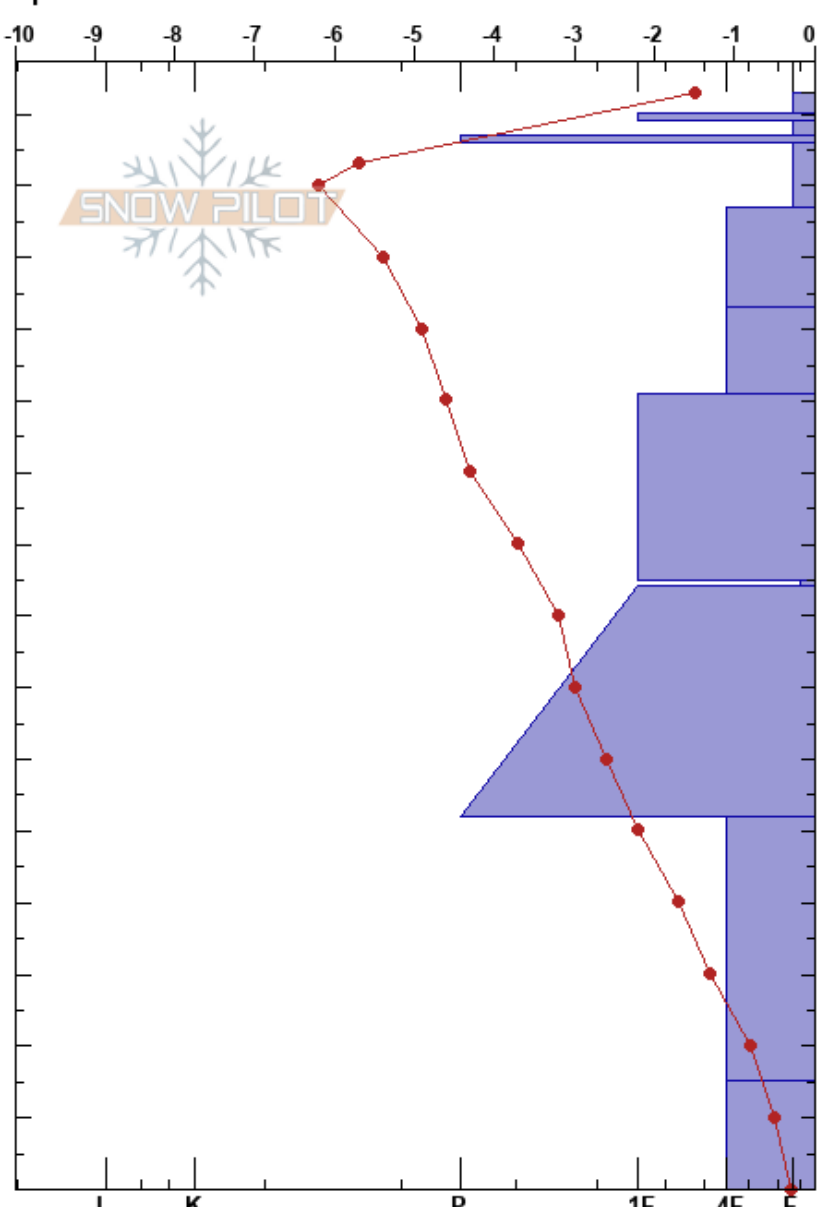

Mt. Arkansas BTL
 Sawatch
 CO
Elevation: 11480 ft
Aspect: 20°
Specifics:

Ethan Kirk
 03/13/2024 - 10:30am
Co-ord: 13S 398101E 4356636N
Slope Angle: 4°
Wind Loading: no

Stability:
Air Temperature: -3.3°C
Sky Cover: BKN
Precipitation: NO
Wind: Calm

HS: 153
PF: 20
PS: 5
Layer Notes:
 123-111cm: Dust Layer at the top
 85-84cm: signs of rounding
 85-84cm: Problematic layer

Elevation (cm)	Crystal		Moisture	ρ kg/m ³	Stability tests & Layer comments
	Form	Size			
153	+r	2			
150	+	1-2			
145	⊙				
140	□	1			
135	⊙				
130	•	0.5			
125	•	1			
120	•	1			
110					123-111cm: Dust Layer at the top
100	⊖	1			
90					
85	∨	4-20			CT18, SP @85cm CT24, SP @85cm ECTP25 @85cm PST54/100 (End) @85cm
80					
70	•	1			
60					
50					
40					
30	□	3			
20					
10	^	4-6			
0					