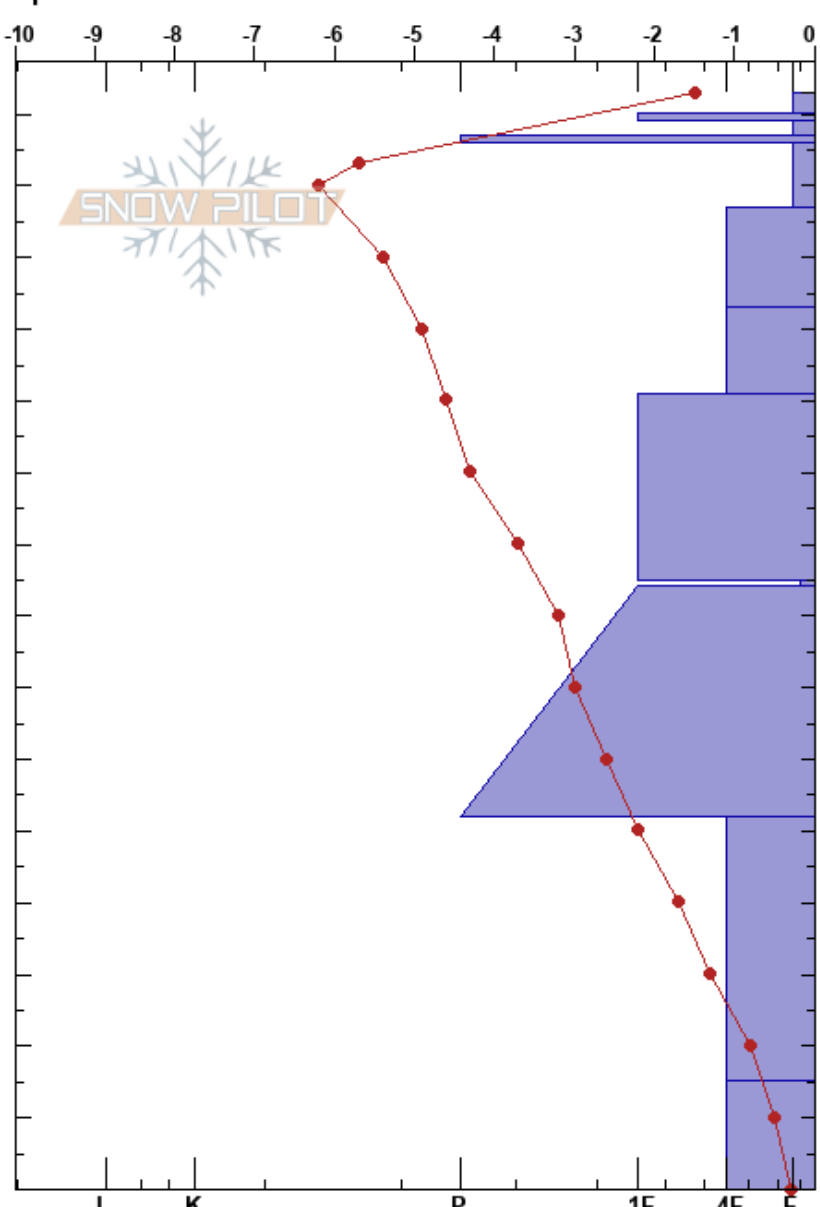

Mt. Arkansas BTL
 Sawatch
 CO
Elevation: 11480 ft
Aspect: 20°
Specifics:

Ethan Kirk
 03/13/2024 - 10:30am
Co-ord: 13S 398101E 4356636N
Slope Angle: 4°
Wind Loading: no

Stability:
Air Temperature: -3.3°C
Sky Cover: BKN
Precipitation: NO
Wind: Calm

HS: 153
PF: 20
PS: 5
Layer Notes:
 123-111cm: Dust Layer at the top
 85-84cm: signs of rounding
 85-84cm: Problematic layer

Height (cm)	Crystal		Moisture	ρ kg/m ³	Stability tests & Layer comments
	Form	Size			
153	+r	2			
150	+	1-2			
145	⊙				
140	□	1			
135	⊙				
130	●	0.5			
125	●	1			
120	●	1			
110					123-111cm: Dust Layer at the top
100	⊖	1			
90					
85	∨	4-20			CT18, SP @85cm CT24, SP @85cm ECTP25 @85cm PST54/100 (End) @85cm
80					
70	●	1			
60					
50					
40					
30	□	3			
20					
10	^	4-6			
0					