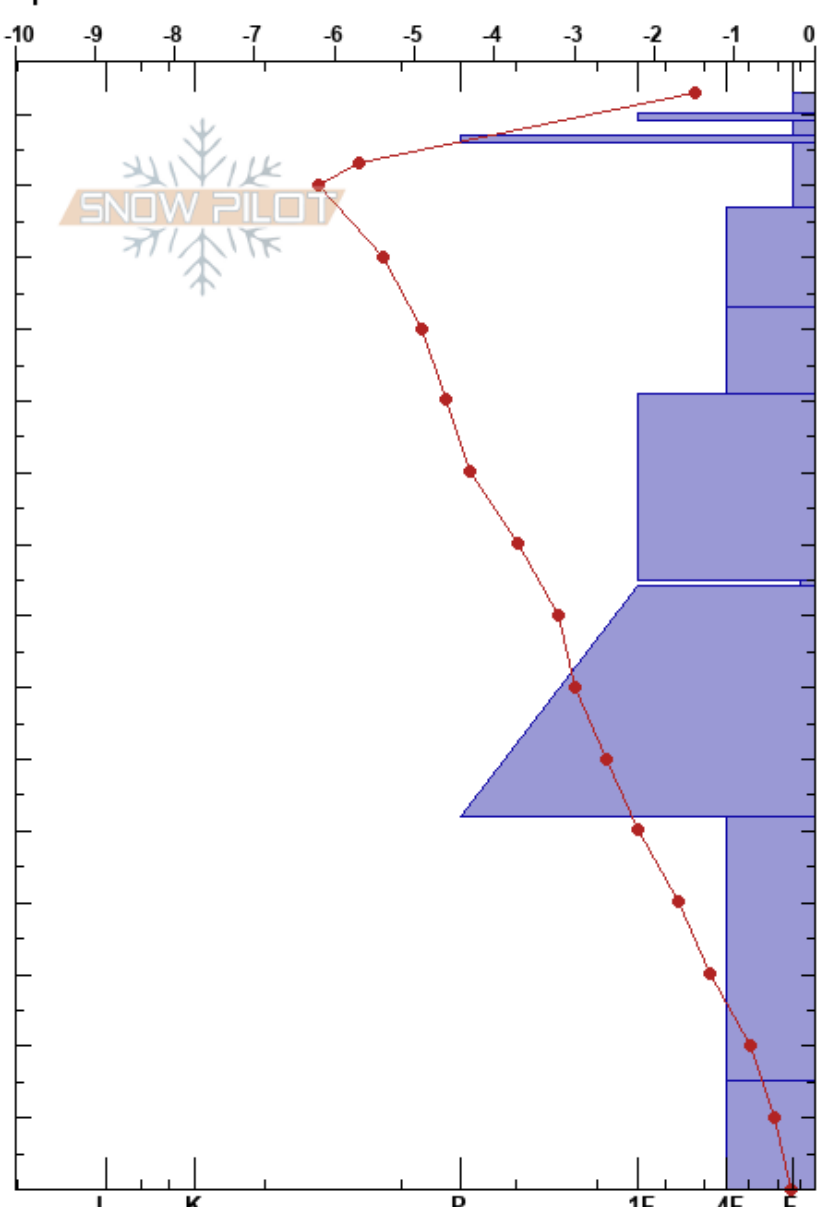

Mt. Arkansas BTL
 Sawatch
 CO
Elevation: 11480 ft
Aspect: 20°
Specifics:

Ethan Kirk
 03/13/2024 - 10:30am
Co-ord: 13S 398101E 4356636N
Slope Angle: 4°
Wind Loading: no

Stability:
Air Temperature: -3.3°C
Sky Cover: BKN
Precipitation: NO
Wind: Calm

HS: 153
PF: 20
PS: 5
Layer Notes:
 123-111cm: Dust Layer at the top
 85-84cm: signs of rounding
 85-84cm: Problematic layer

Height (cm)	Crystal		Moisture	ρ kg/m ³	Stability tests & Layer comments
	Form	Size			
153	+r	2			
150	+	1-2			
145	⊙				
140	□	1			
135	⊙				
130	•	0.5			
125	•	1			
120	•	1			
110					123-111cm: Dust Layer at the top
100	⊖	1			
90					
85	∨	4-20			CT18, SP @85cm CT24, SP @85cm ECTP25 @85cm PST54/100 (End) @85cm
80					
70	•	1			
60					
50					
40					
30	□	3			
20					
10	^	4-6			
0					