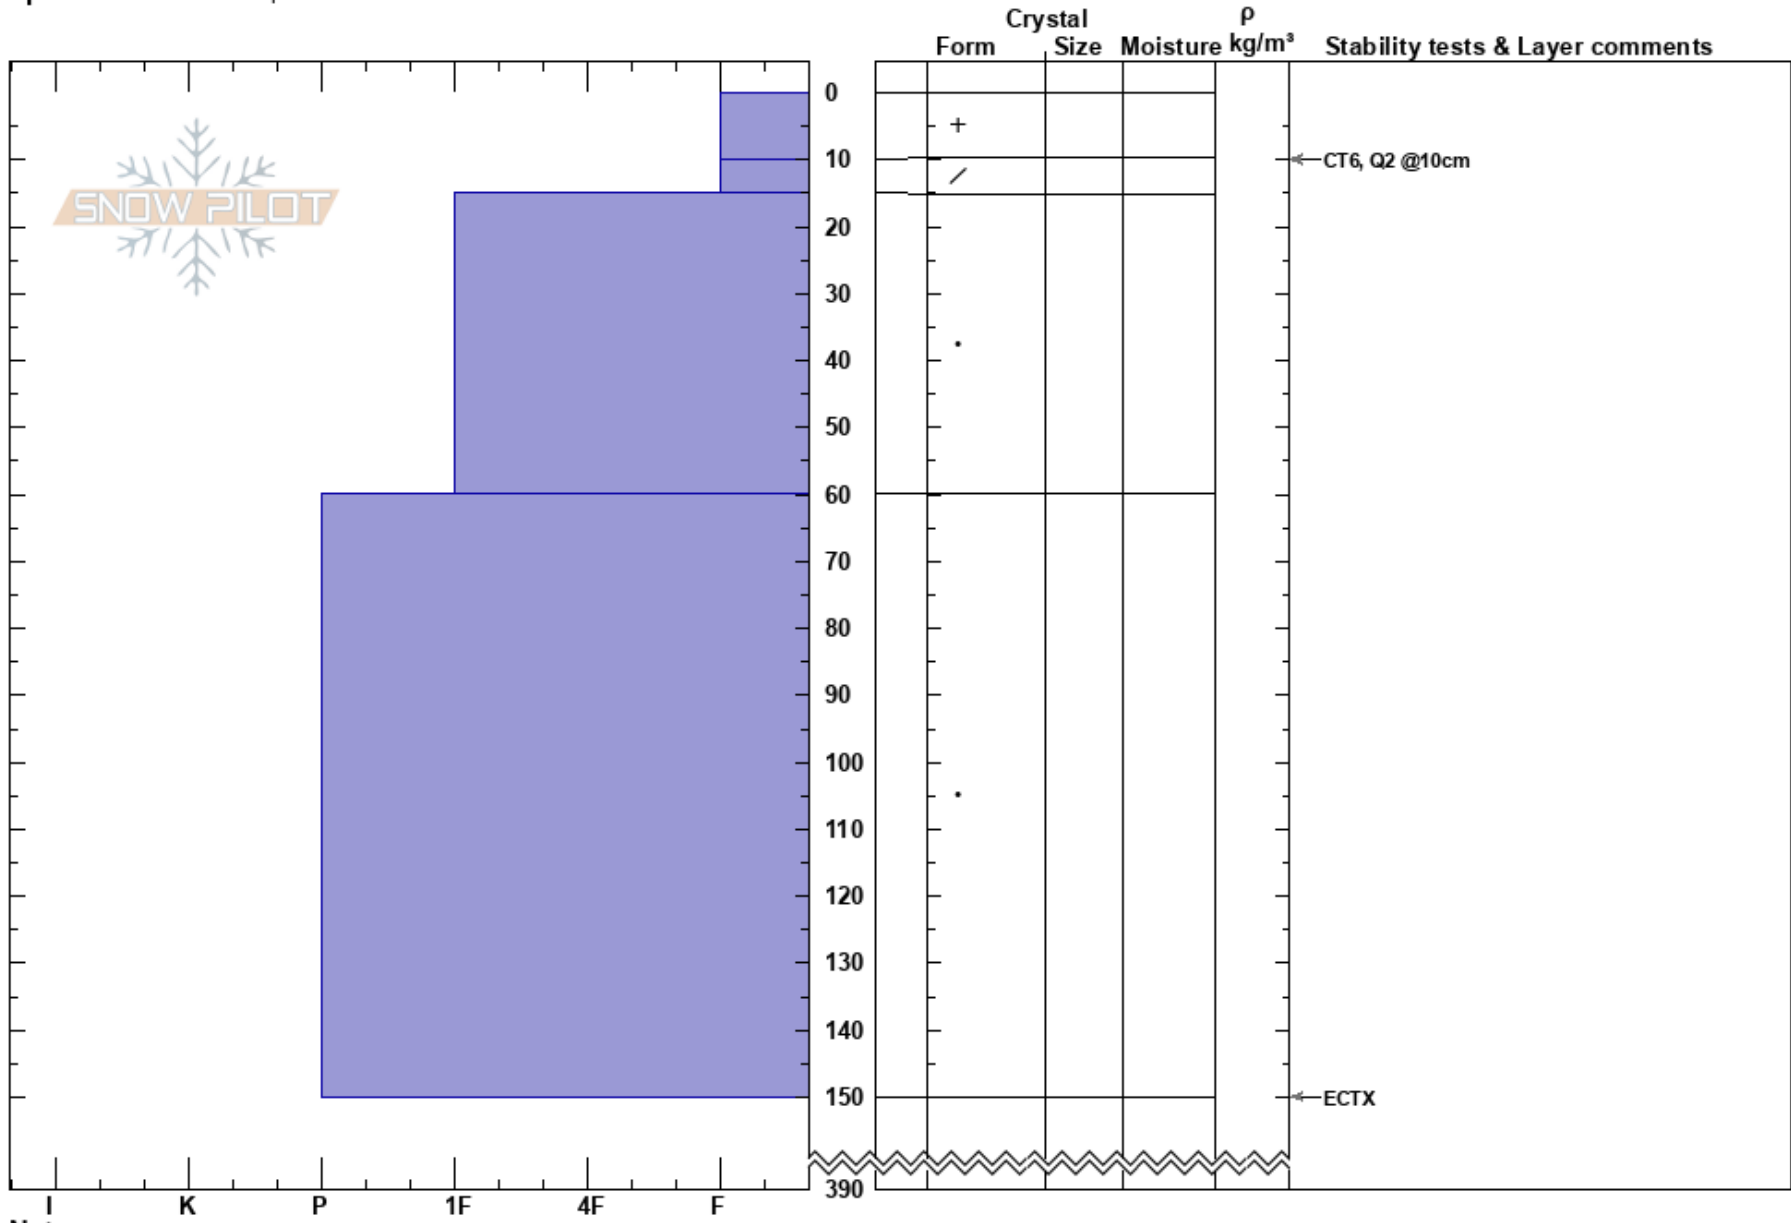

Pitchfork
 Tordrillo Range
 AK
 Elevation: 4930 ft
 Aspect: NW
 Specifics: We skied slope

jamie weeks
 03/13/2024 - 1:48pm
 Co-ord: 61.43410N, -151.50500W
 Slope Angle: 34°
 Wind Loading: previous

Stability: HS:390
 Air Temperature: -7.8°C PF:15
 Sky Cover: FEW PS:10
 Precipitation: NO
 Wind: NE Moderate

Layer Notes:

Notes: