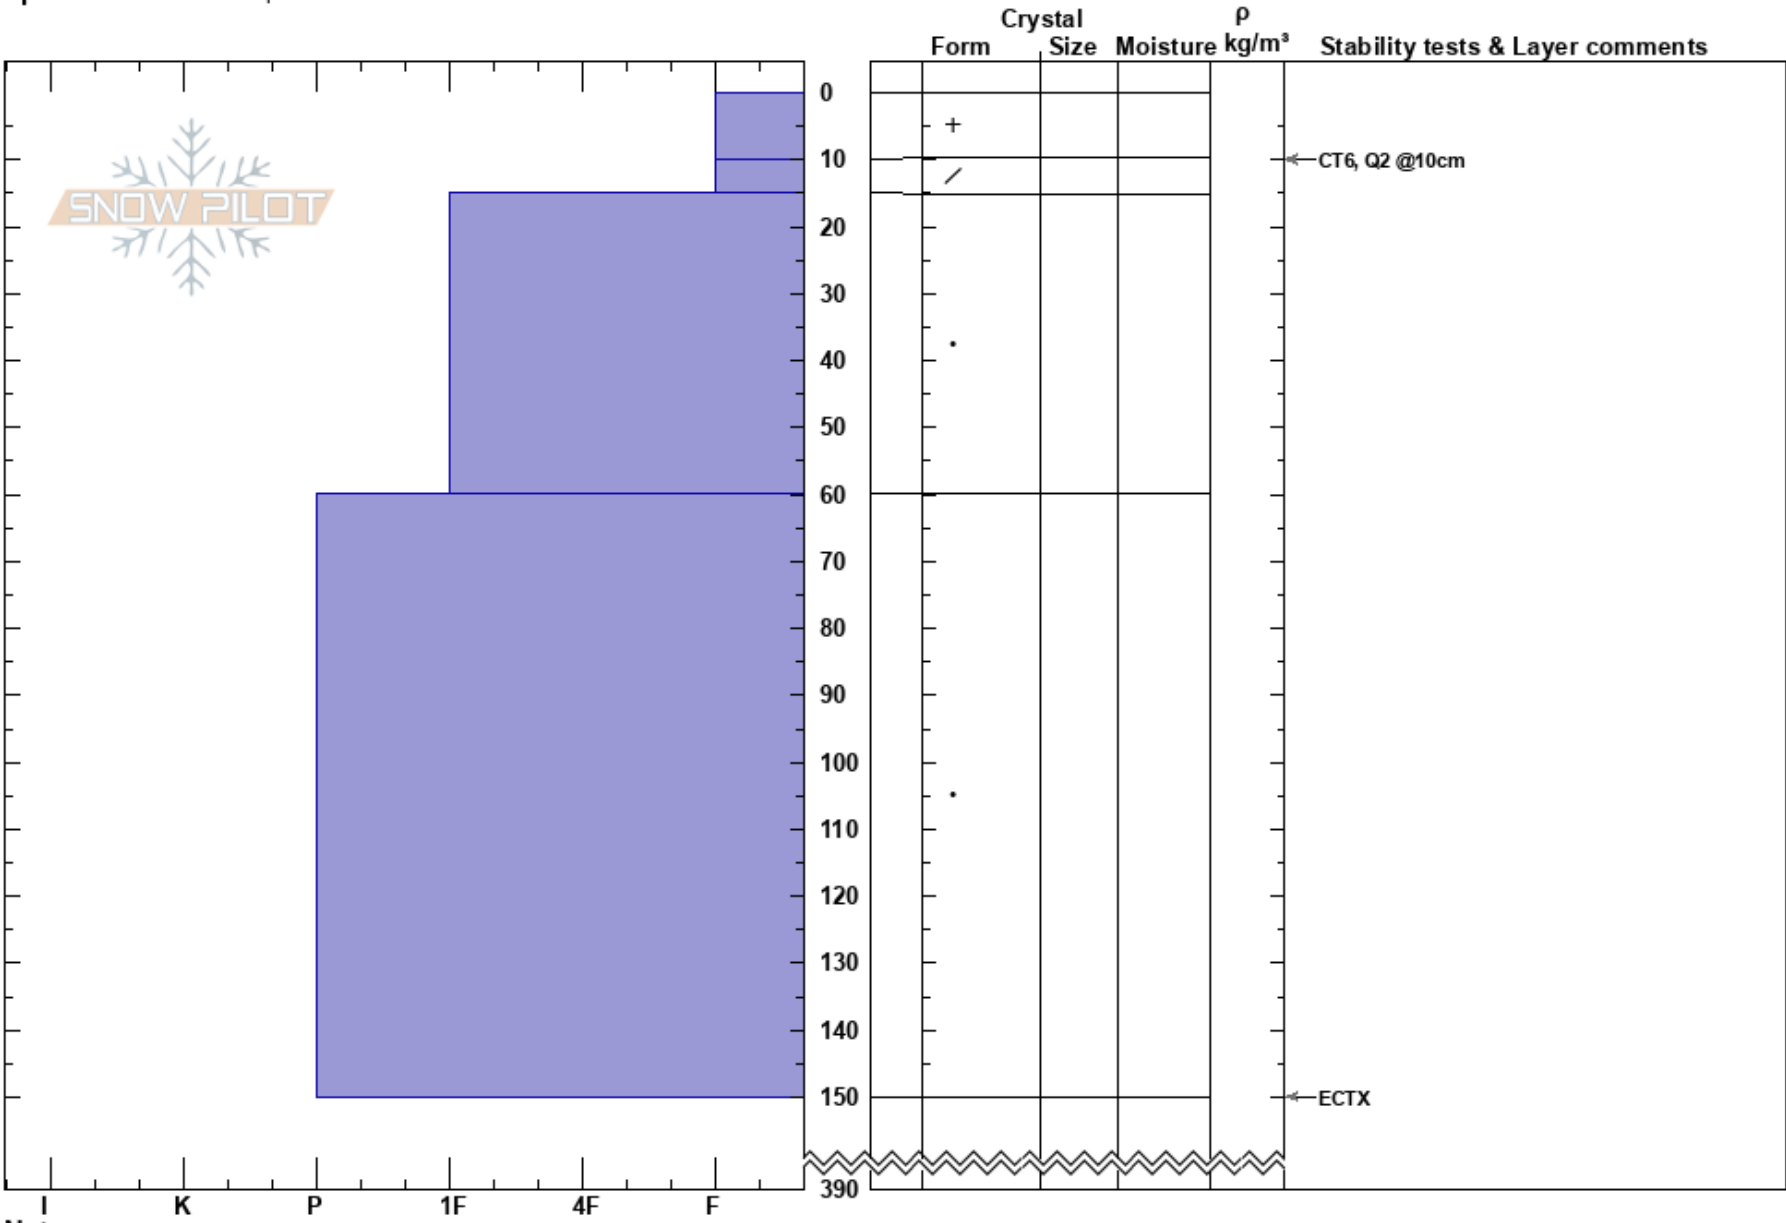

Pitchfork  
 Tordrillo Range  
 AK  
 Elevation: 4930 ft  
 Aspect: NW  
 Specifics: We skied slope

jamie weeks  
 03/13/2024 - 1:48pm  
 Co-ord: 61.43410N, -151.50500W  
 Slope Angle: 34°  
 Wind Loading: previous

Stability: HS:390  
 Air Temperature: -7.8°C PF:15  
 Sky Cover: FEW PS:10  
 Precipitation: NO  
 Wind: NE Moderate

Layer Notes:

Notes: