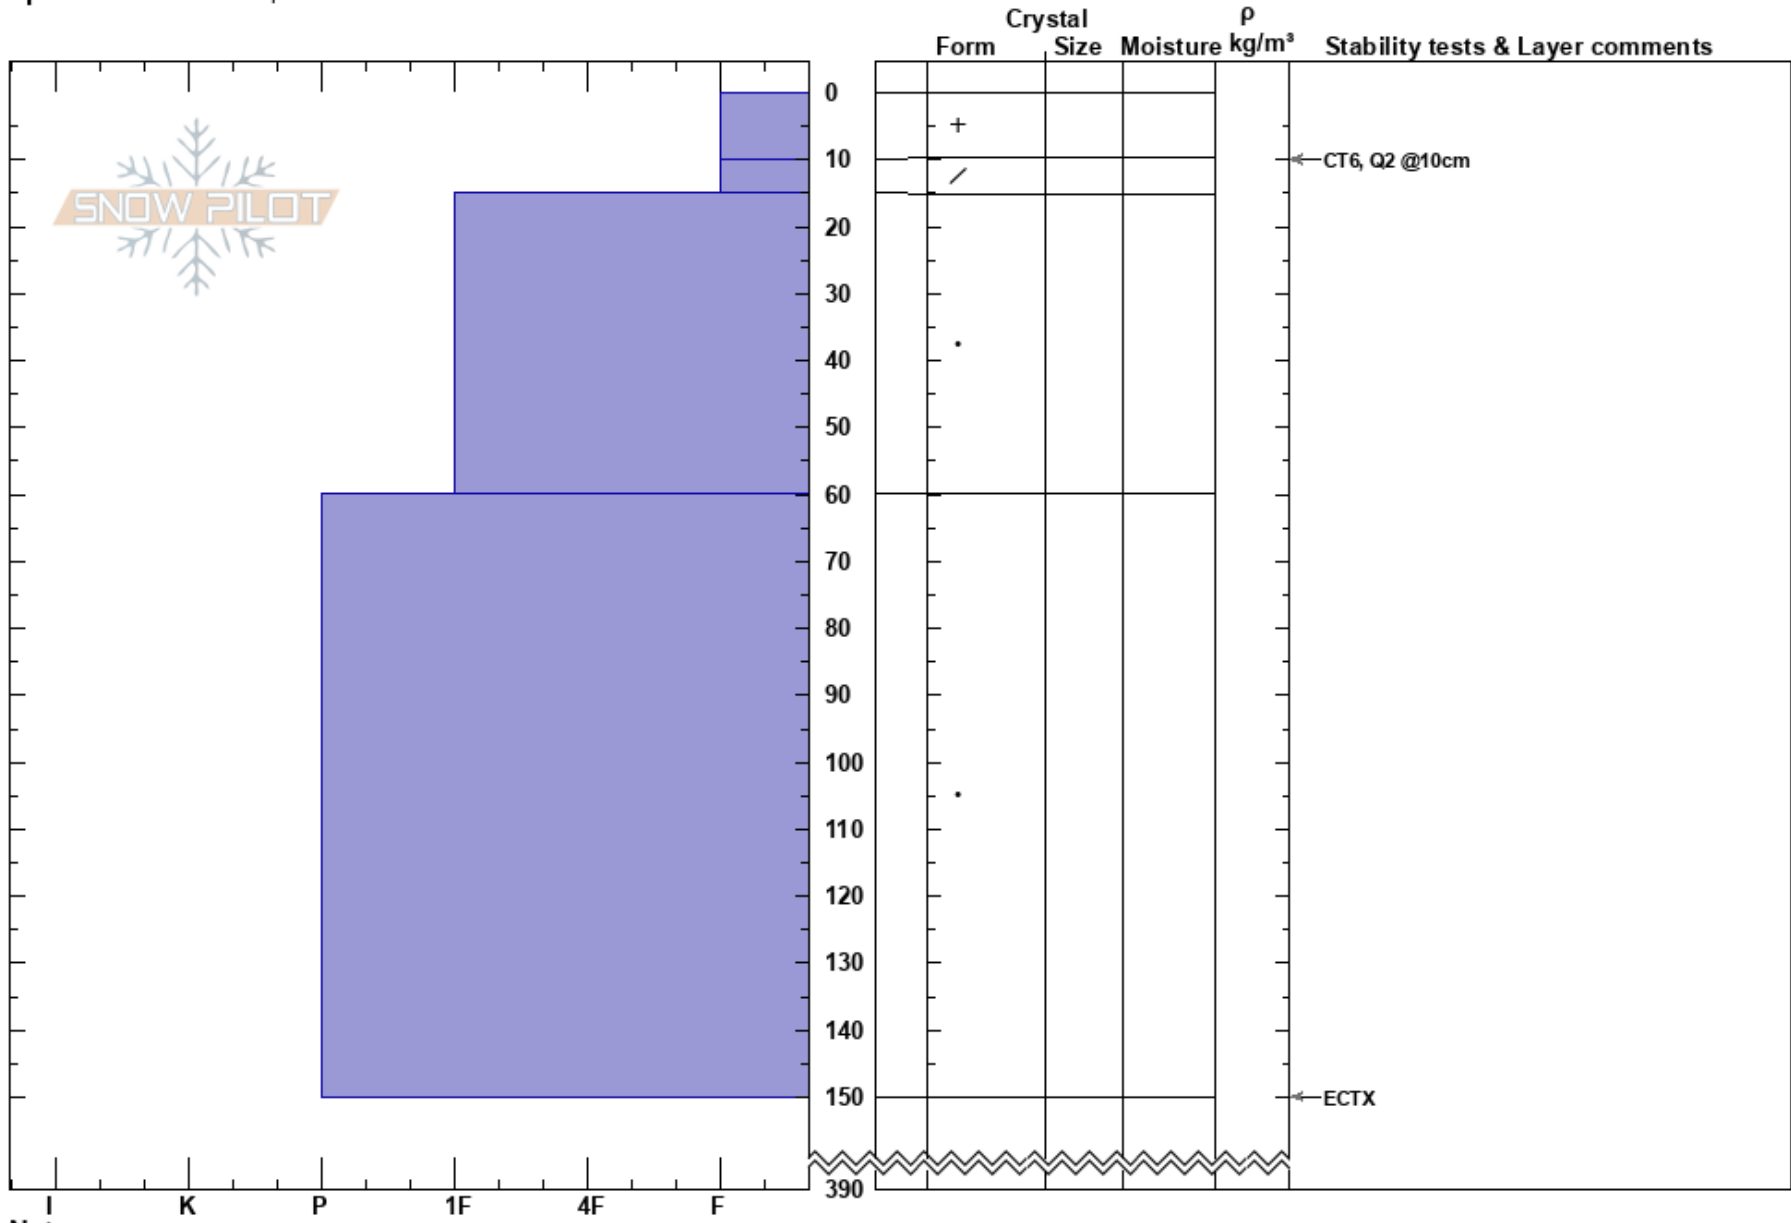

Pitchfork  
 Tordrillo Range  
 AK  
 Elevation: 4930 ft  
 Aspect: NW  
 Specifics: We skied slope

jamie weeks  
 03/13/2024 - 1:48pm  
 Co-ord: 61.43410N, -151.50500W  
 Slope Angle: 34°  
 Wind Loading: previous

Stability: HS:390  
 Air Temperature: -7.8°C PF:15  
 Sky Cover: FEW PS:10  
 Precipitation: NO  
 Wind: NE Moderate

Layer Notes:

Notes: