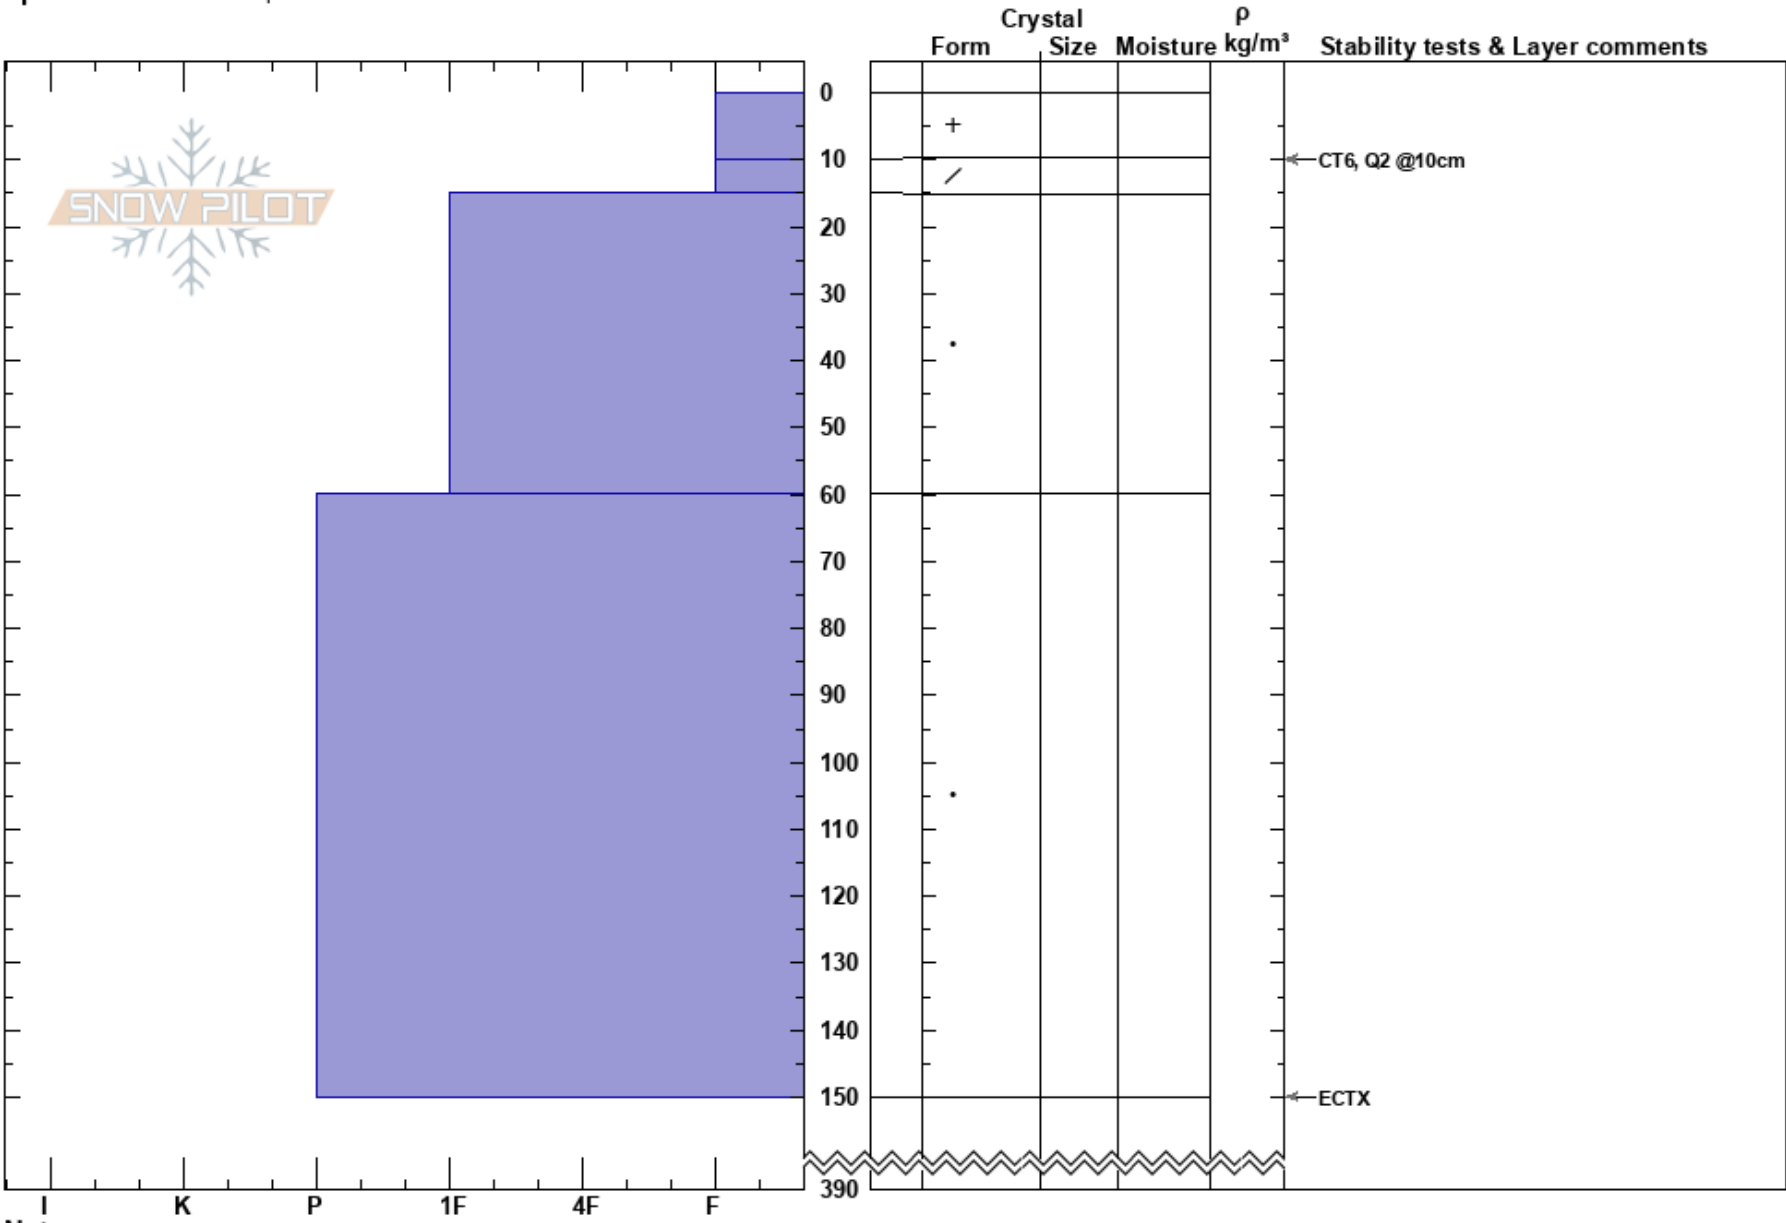

Pitchfork
 Tordrillo Range
 AK
 Elevation: 4930 ft
 Aspect: NW
 Specifics: We skied slope

jamie weeks
 03/13/2024 - 1:48pm
 Co-ord: 61.43410N, -151.50500W
 Slope Angle: 34°
 Wind Loading: previous

Stability: **HS:390**
 Air Temperature: -7.8°C **PF:15**
 Sky Cover: FEW **PS:10**
 Precipitation: NO
 Wind: NE Moderate

Layer Notes:

Notes: