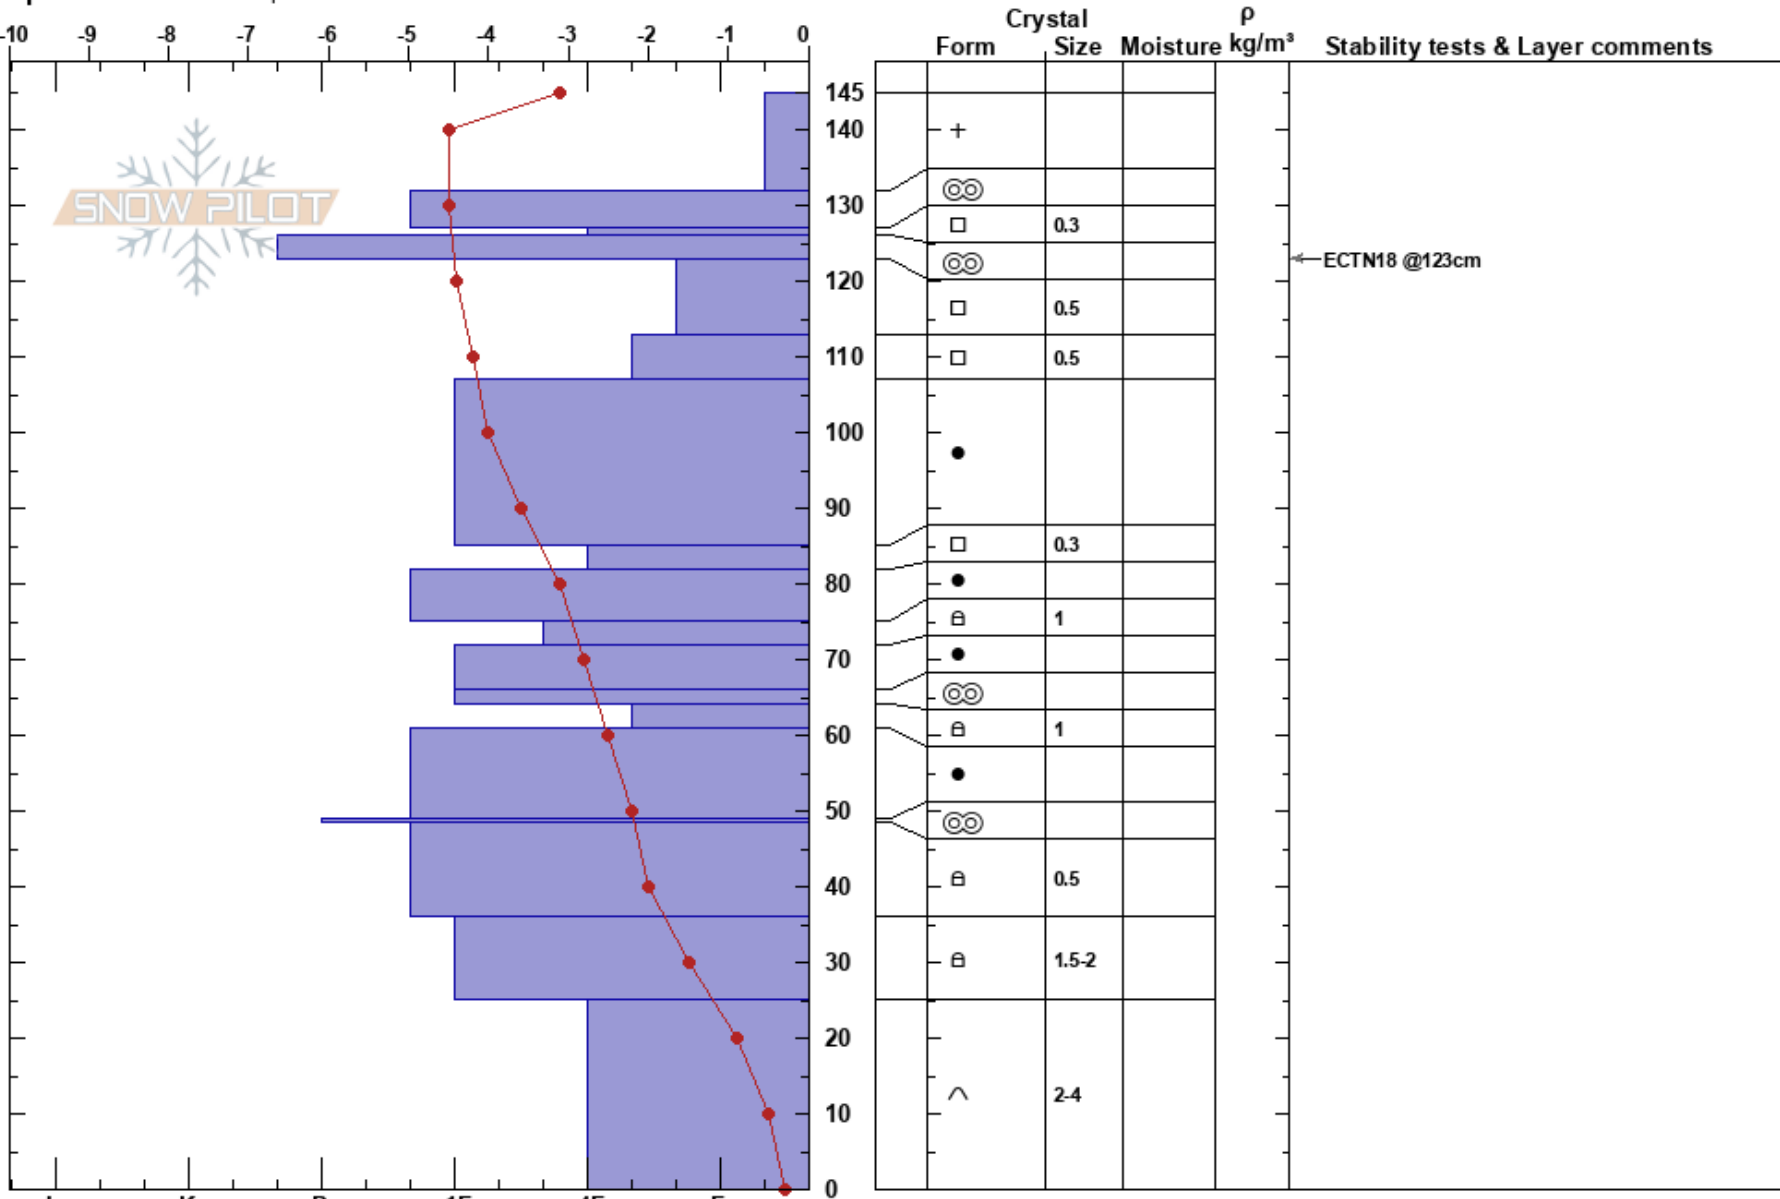

Showoff  
 La Sal Mountains  
 UT  
 Elevation: 11270 ft  
 Aspect: 239°  
 Specifics: We skied slope

Dave Garcia  
 03/13/2024 - 1:40pm  
 Co-ord: 38.45516N, -109.24972W  
 Slope Angle: 31°  
 Wind Loading: no

Stability: Very Good  
 Air Temperature:  
 Sky Cover: OVC  
 Precipitation: S-1  
 Wind: W Light Breeze

HS:145  
 Layer Notes:  
 123-113cm:Problematic layer

**Notes:** Strong snow. The entire column pulled out as one cohesive block top to bottom, including the rounding depth hoar.