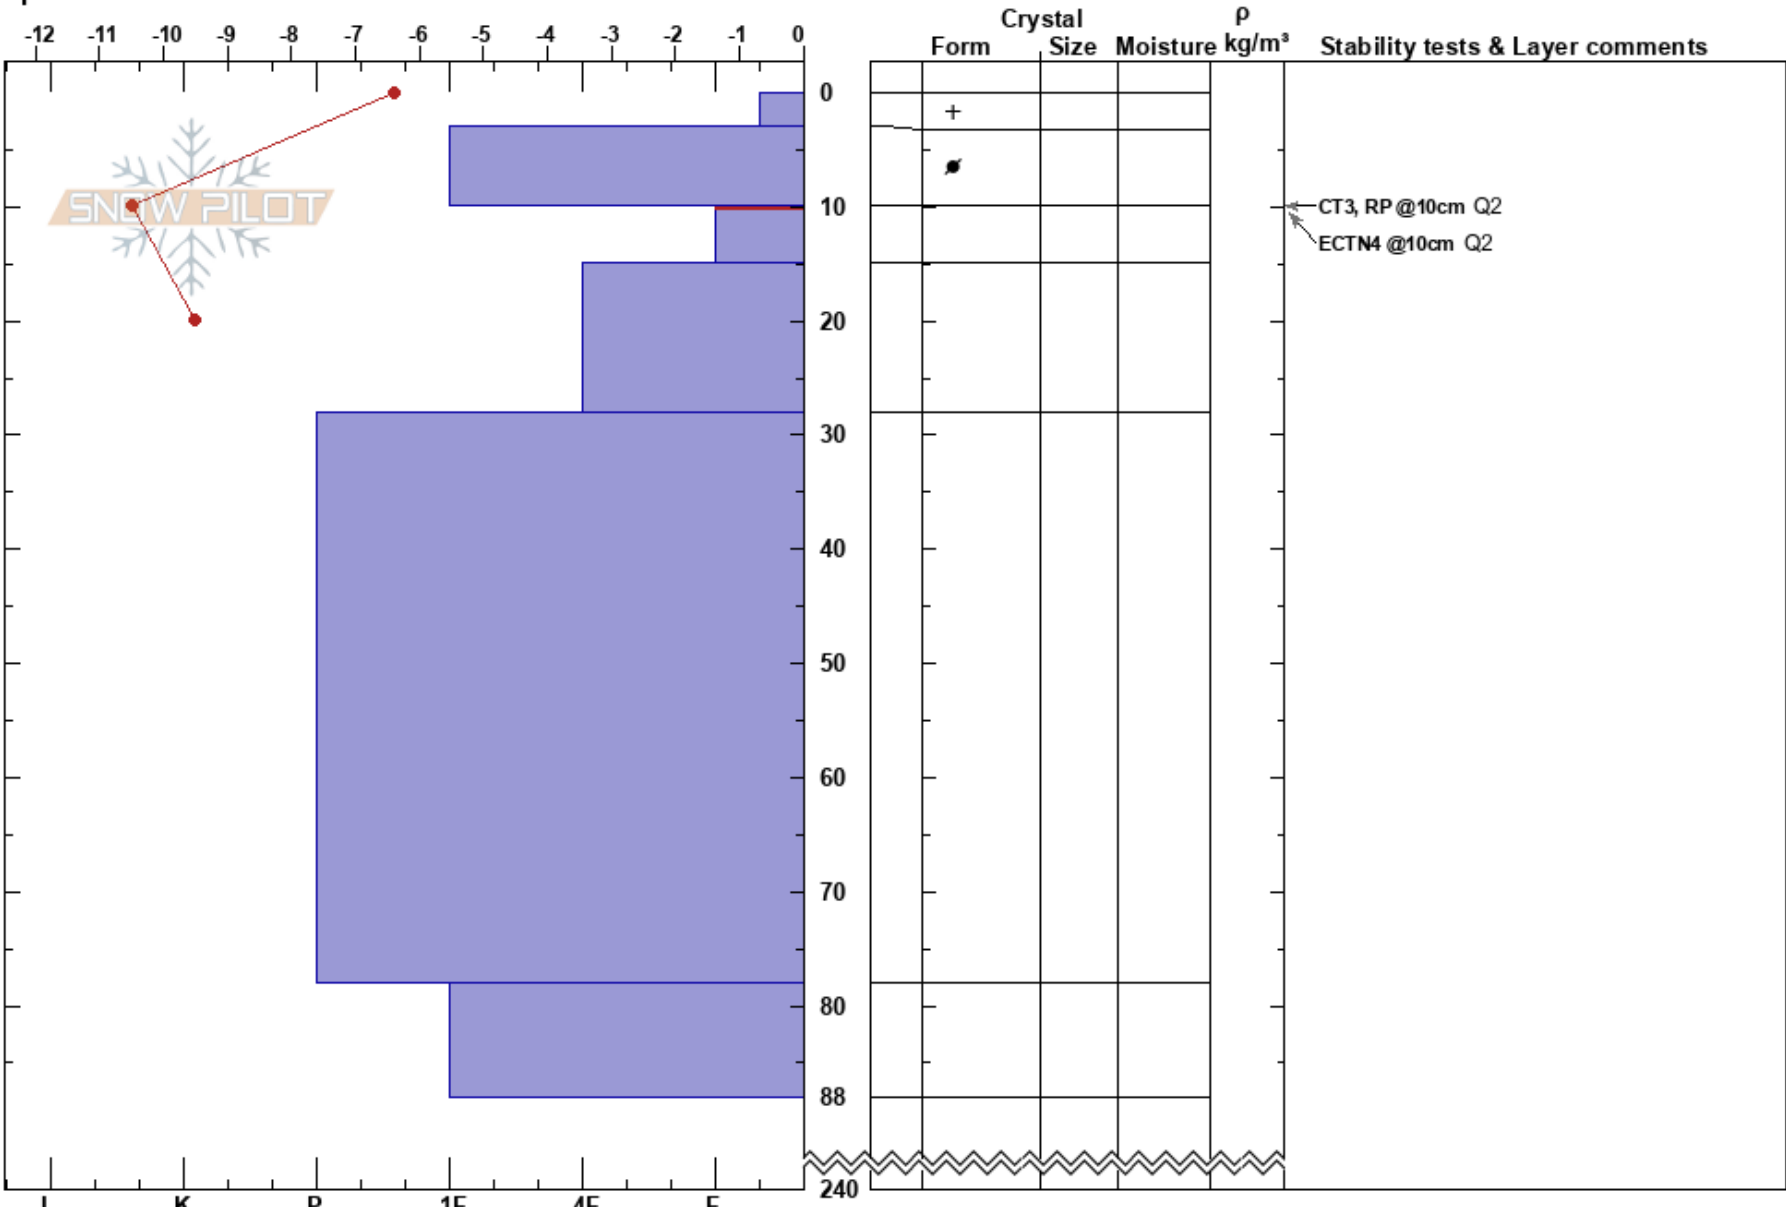

Oppdal
 Trollheimen
 Norway
 Elevation: 960 m
 Aspect: 285°
 Specifics:

Daniel Weiss
 04/02/2018 - 13:30
 Co-ord: 62.63186N, 9.61551W
 Slope Angle:
 Wind Loading:

Stability:
 Air Temperature: -4.5°C PF:10 10-15cm:Problematic layer
 Sky Cover: OVC
 Precipitation: S-1
 Wind: Calm

HS:240

10-15cm:Problematic layer

Notes: