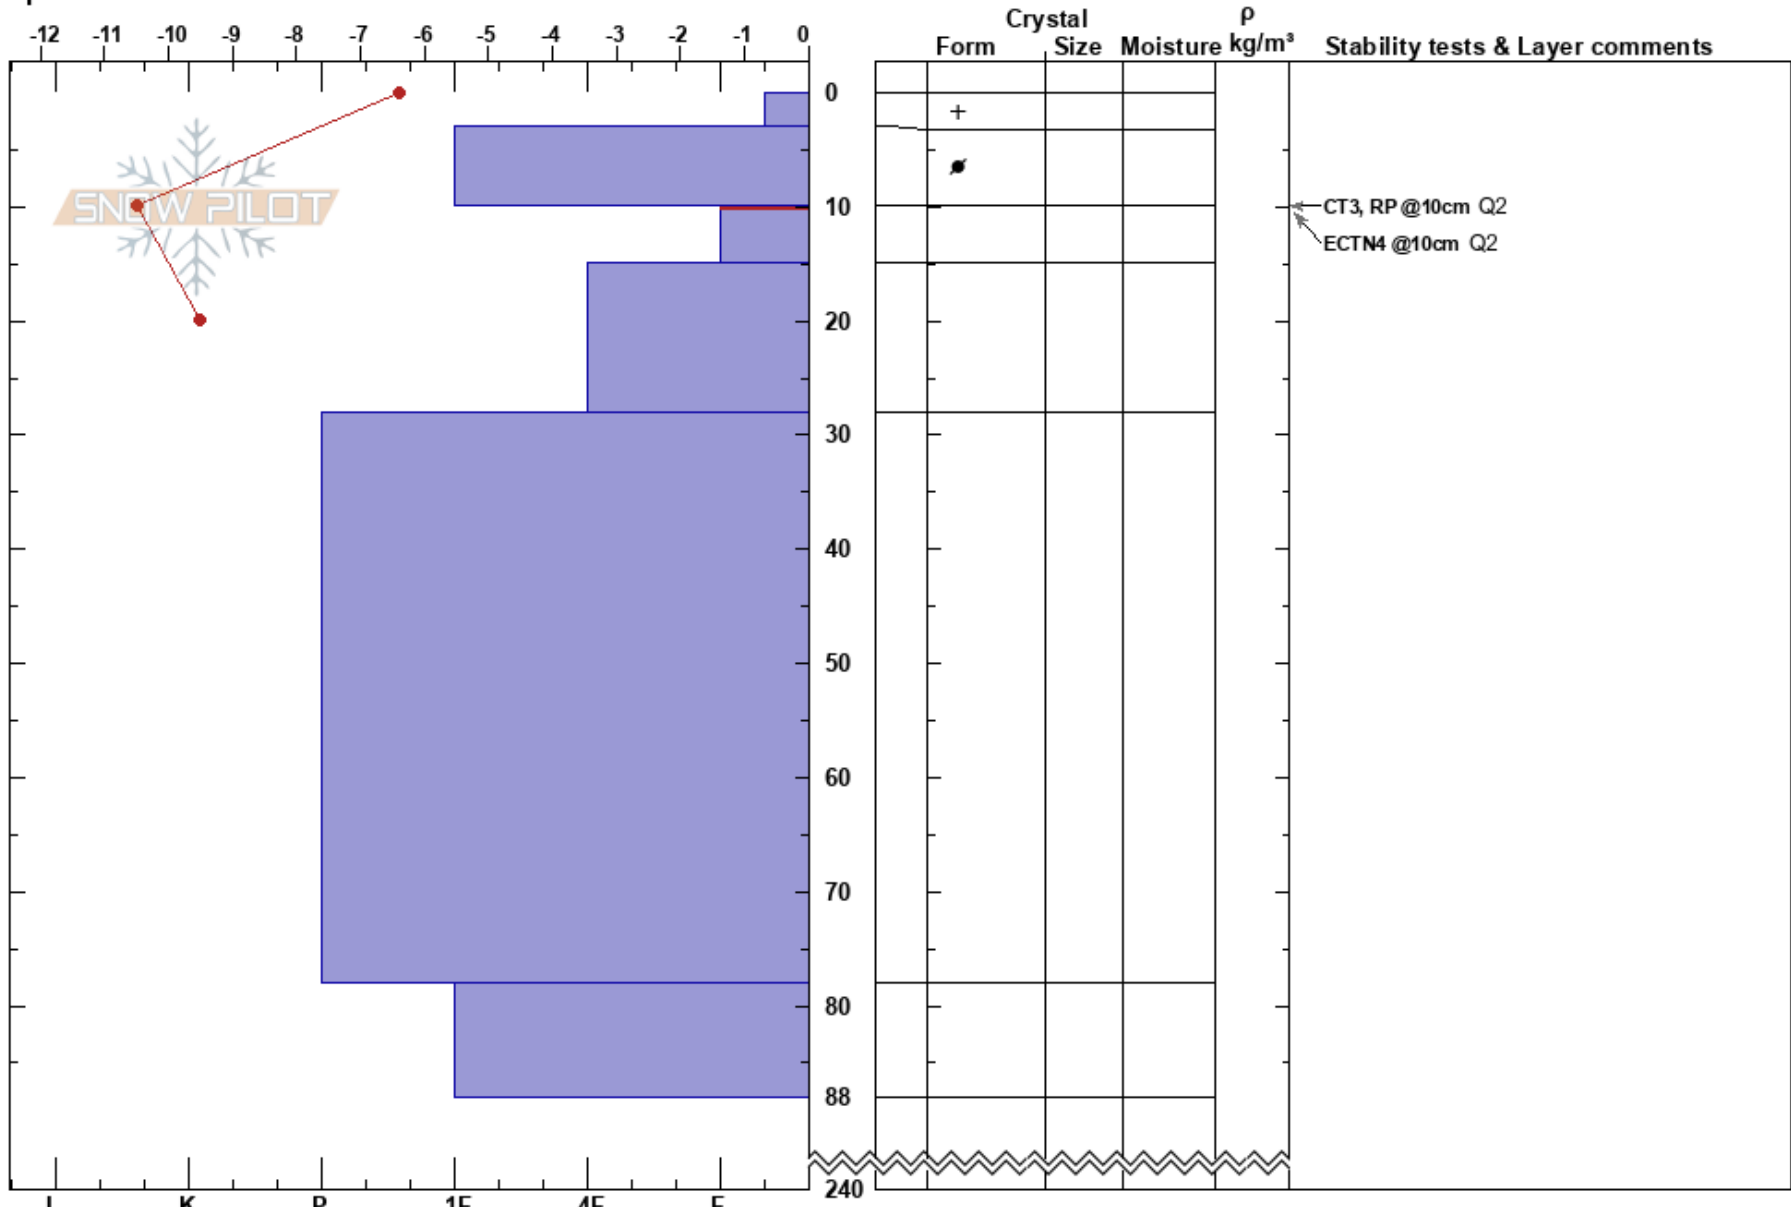

Oppdal
 Trollheimen
 Norway
 Elevation: 960 m
 Aspect: 285°
 Specifics:

Daniel Weiss
 04/02/2018 - 13:30
 Co-ord: 62.63186N, 9.61551W
 Slope Angle:
 Wind Loading:

Stability:
 Air Temperature: -4.5°C PF:10 10-15cm:Problematic layer
 Sky Cover: OVC
 Precipitation: S-1
 Wind: Calm