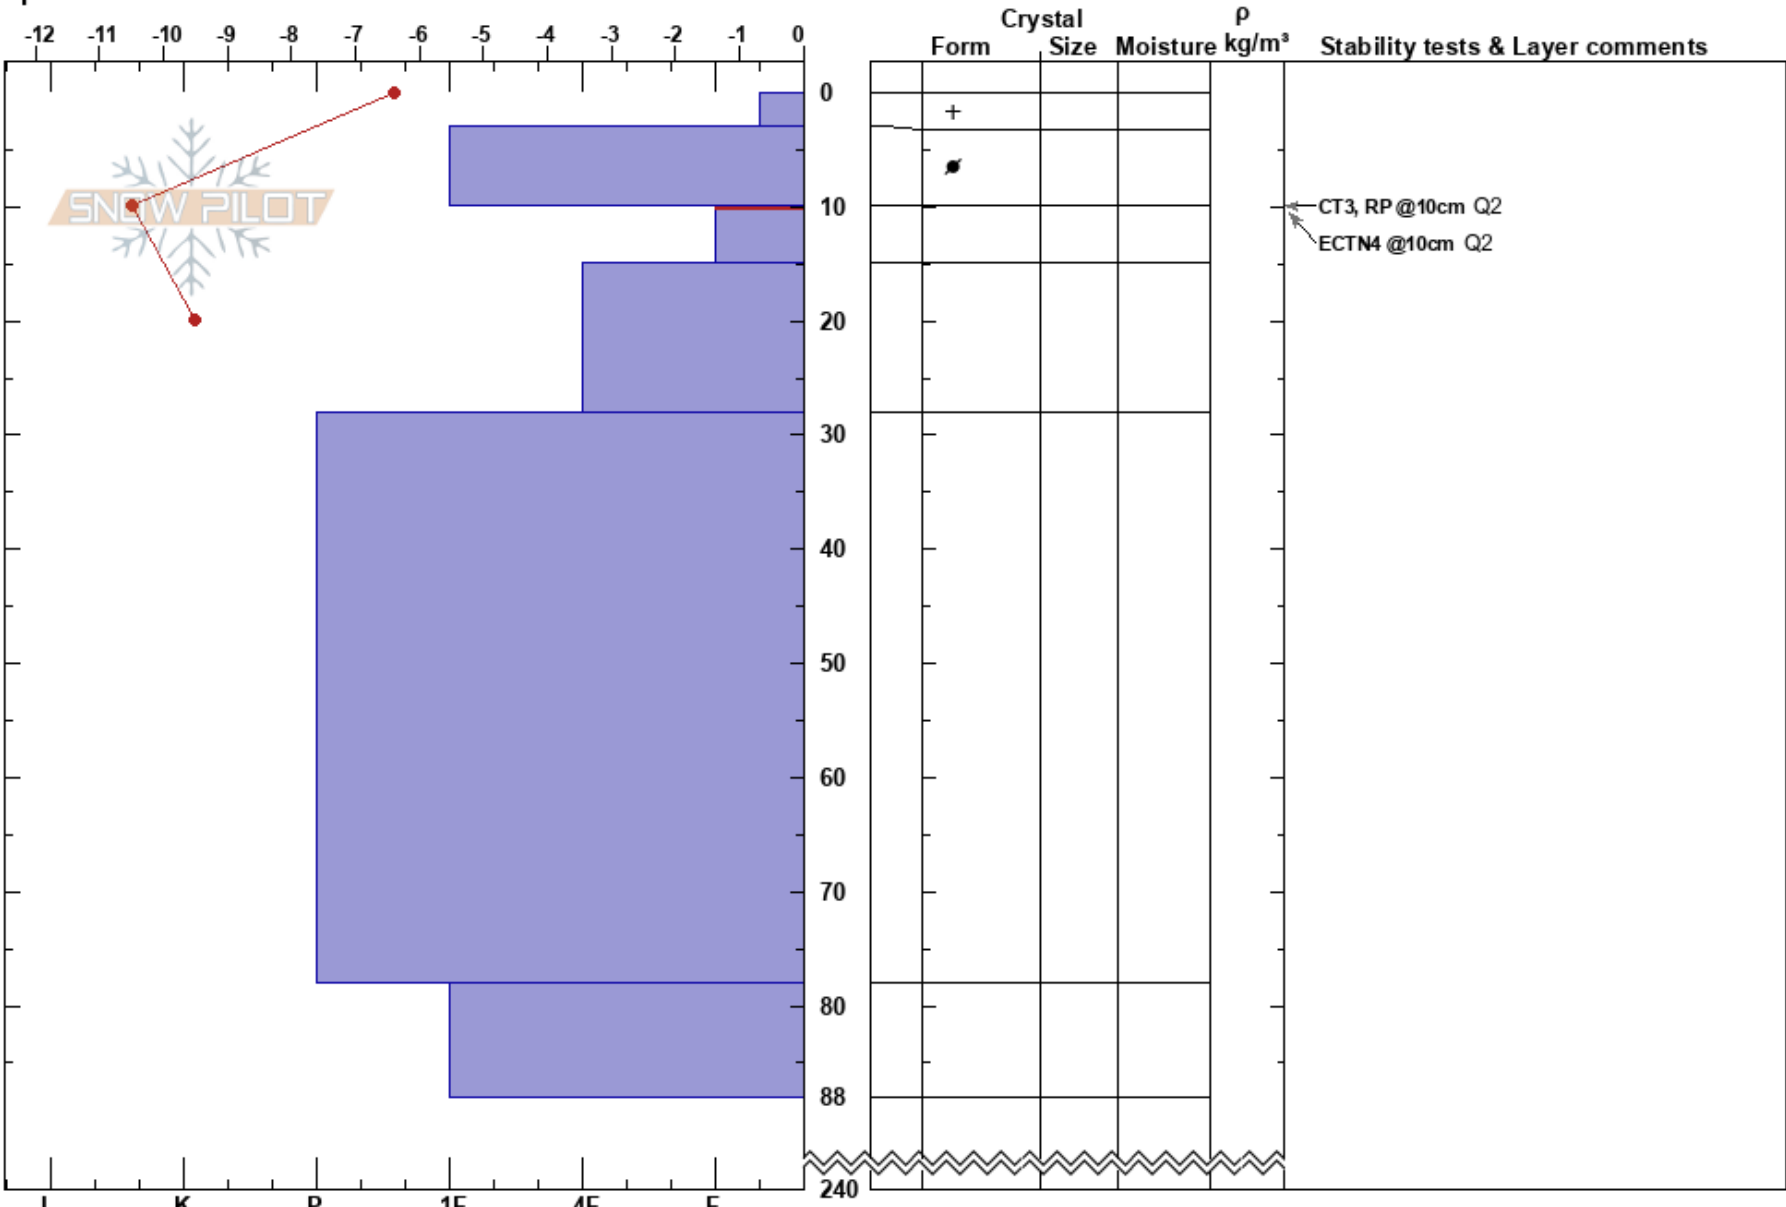

Oppdal
 Trollheimen
 Norway
 Elevation: 960 m
 Aspect: 285°
 Specifics:

Daniel Weiss
 04/02/2018 - 13:30
 Co-ord: 62.63186N, 9.61551W
 Slope Angle:
 Wind Loading:

Stability:
 Air Temperature: -4.5°C PF:10 10-15cm:Problematic layer
 Sky Cover: OVC
 Precipitation: S-1
 Wind: Calm