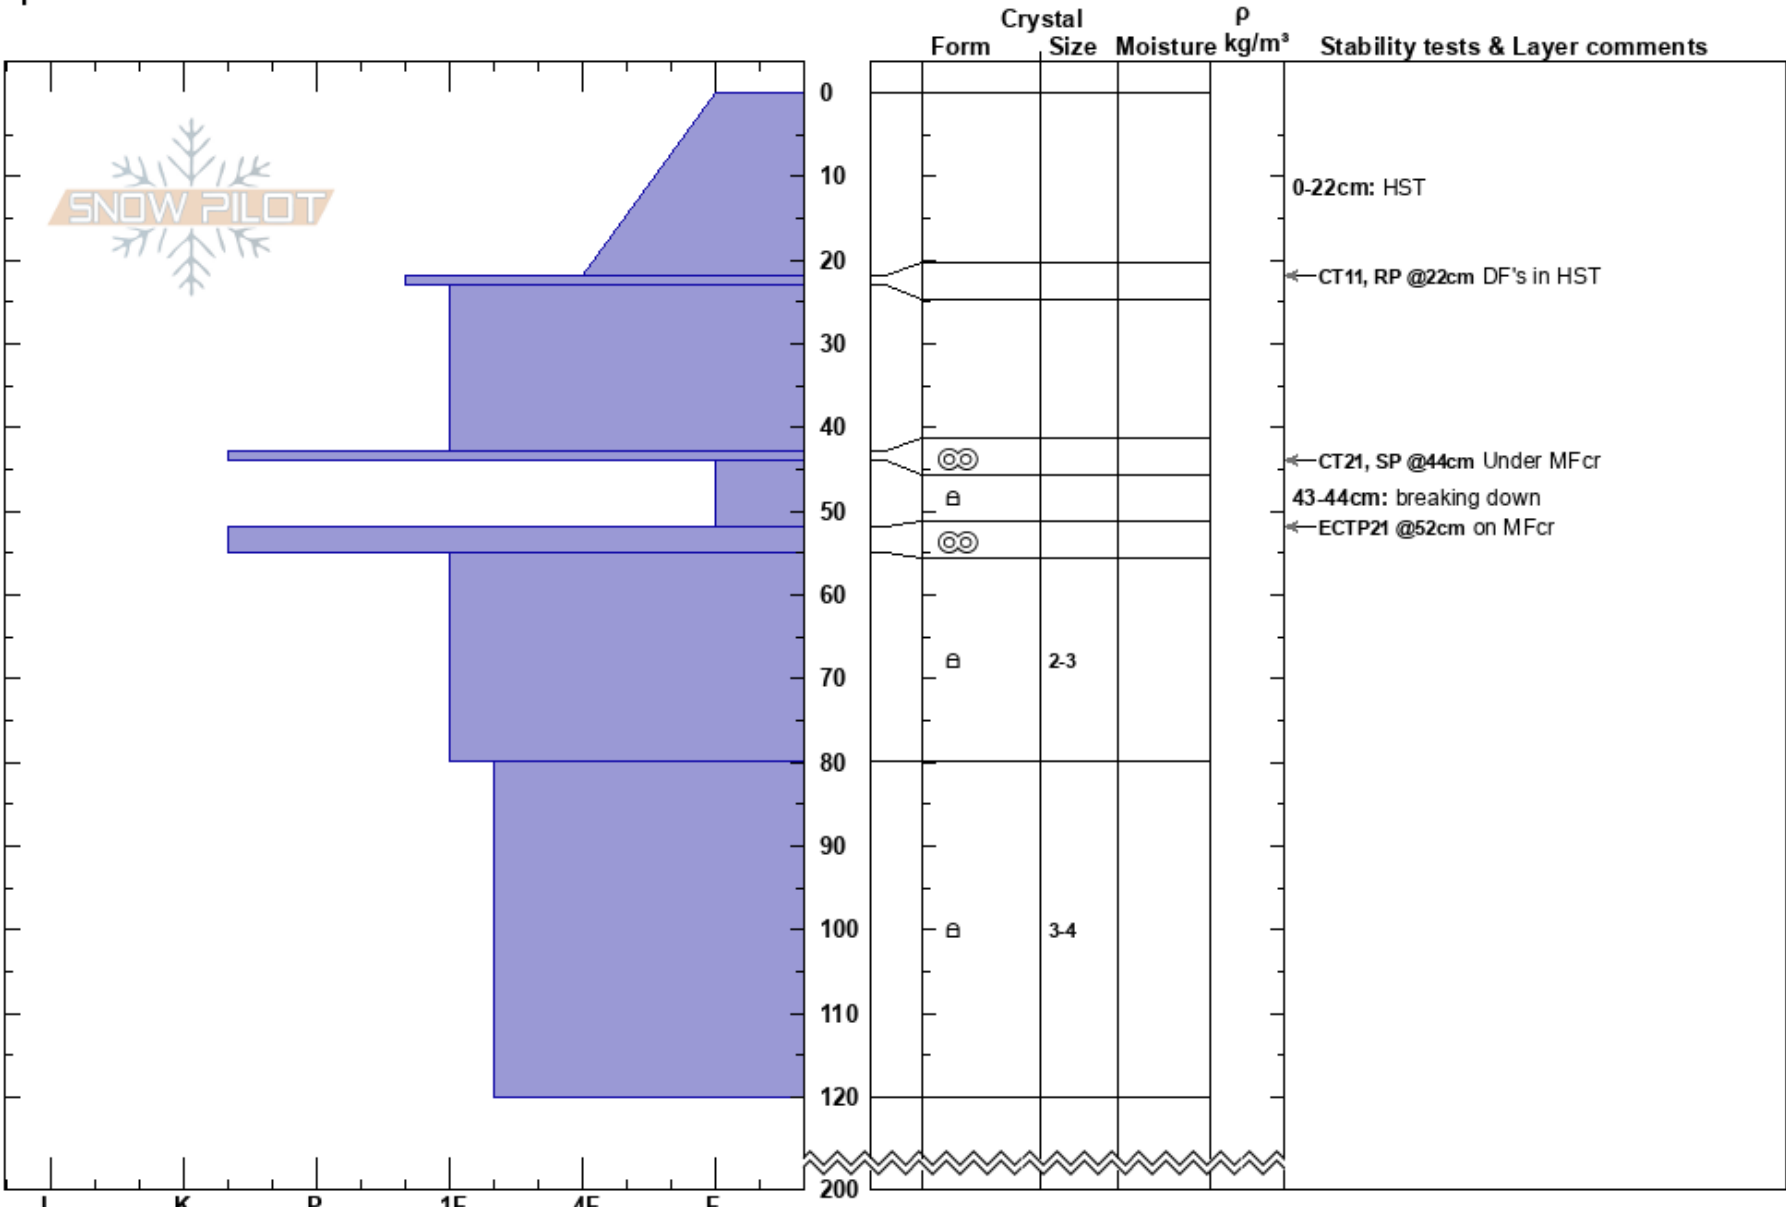

20240313 Three Amigos Michaela Pye
 Hazleton Ranges 13/03/2024 - 13:00
 BC
Elevation: 1460 m
Aspect: N
Specifics:

Co-ord:
Slope Angle: 35°
Wind Loading: yes

Stability:
Air Temperature: HS:200
Sky Cover: BKN
Precipitation: S-1
Wind: SW Moderate

HS:200
PF:35
 0-22cm: HST
 43-44cm: breaking down

Layer Notes:

Notes: Dug on Frenchman Shoulder/ Three Amigo drainage.