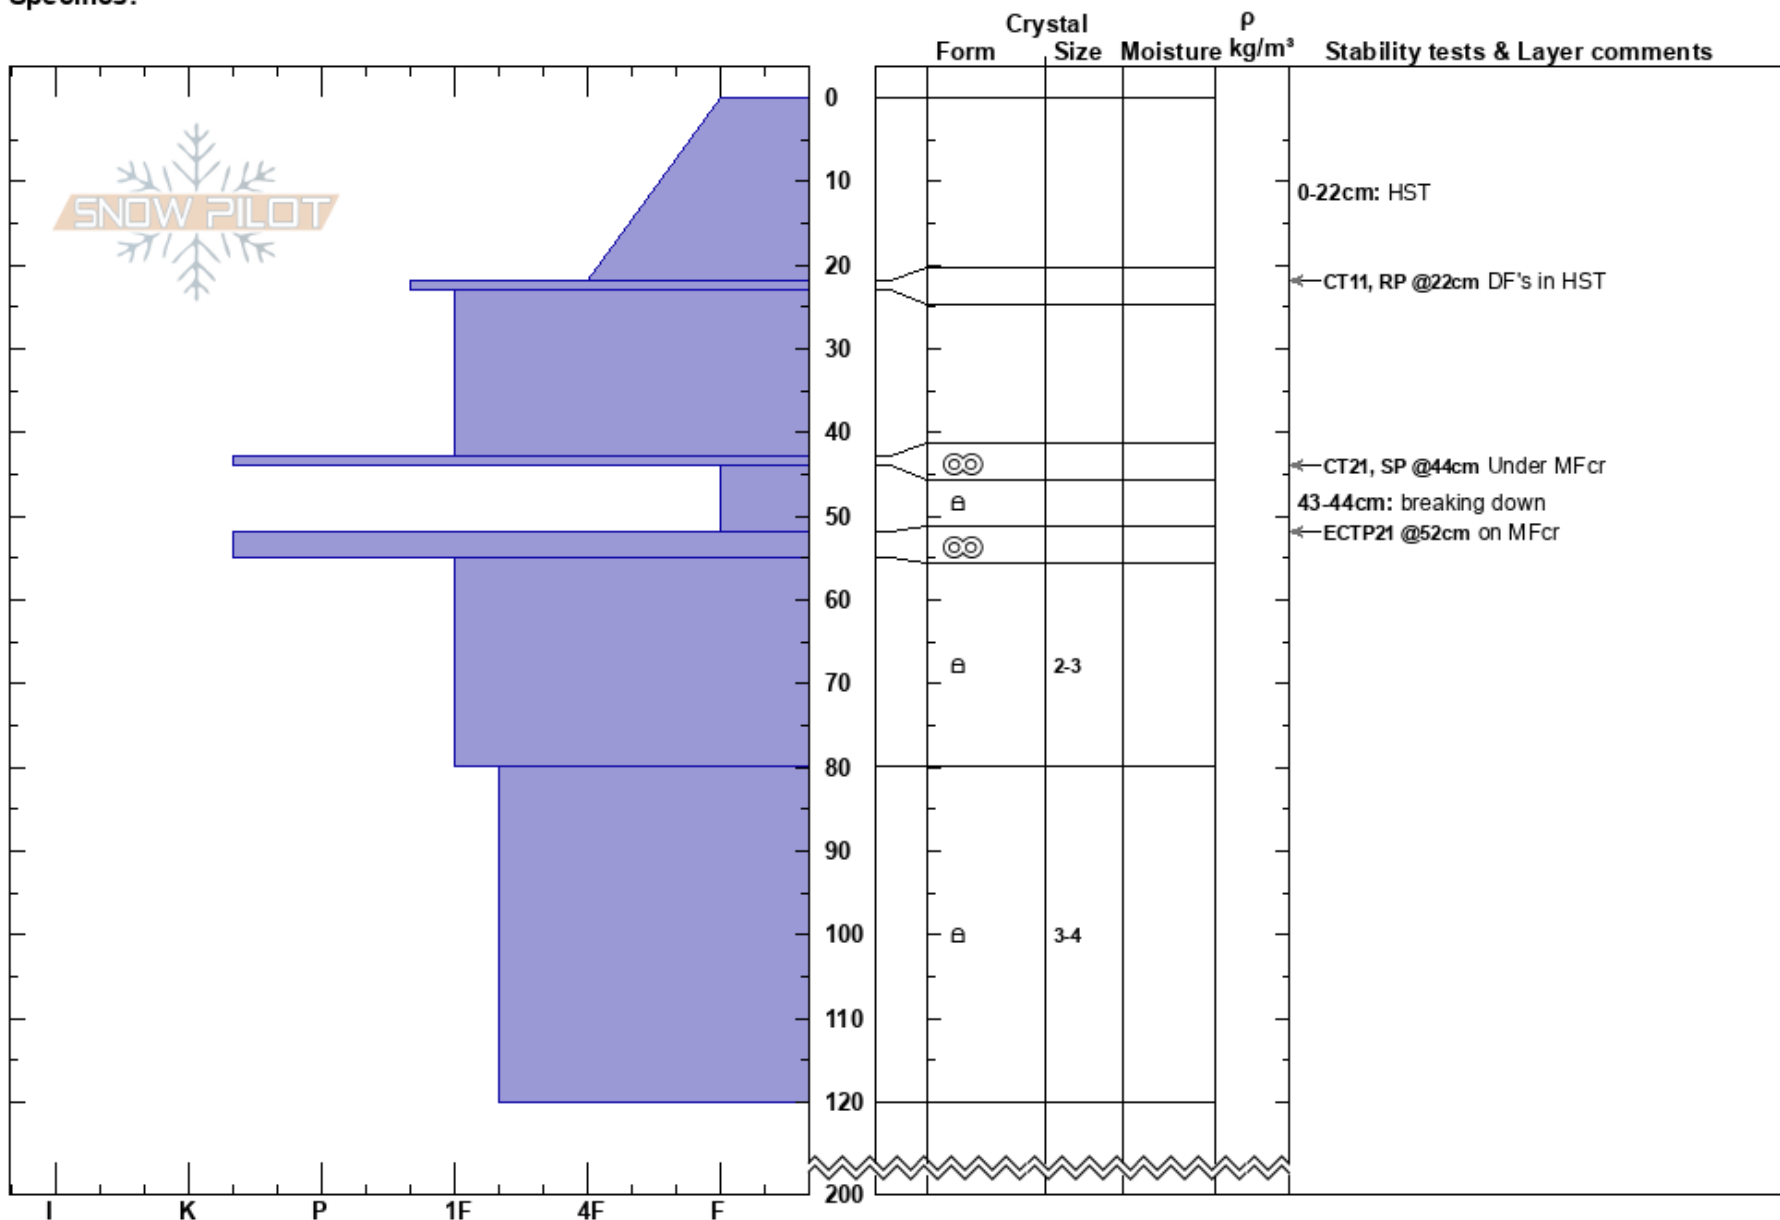

20240313 Three Amigos Michaela Pye
 Hazleton Ranges 13/03/2024 - 13:00
 BC
Elevation: 1460 m
Aspect: N
Specifics:

Co-ord:
Slope Angle: 35°
Wind Loading: yes

Stability:
Air Temperature: HS:200
Sky Cover: BKN
Precipitation: S-1
Wind: SW Moderate

HS:200
PF:35
 0-22cm: HST
 43-44cm: breaking down

Layer Notes:

Notes: Dug on Frenchman Shoulder/ Three Amigo drainage.