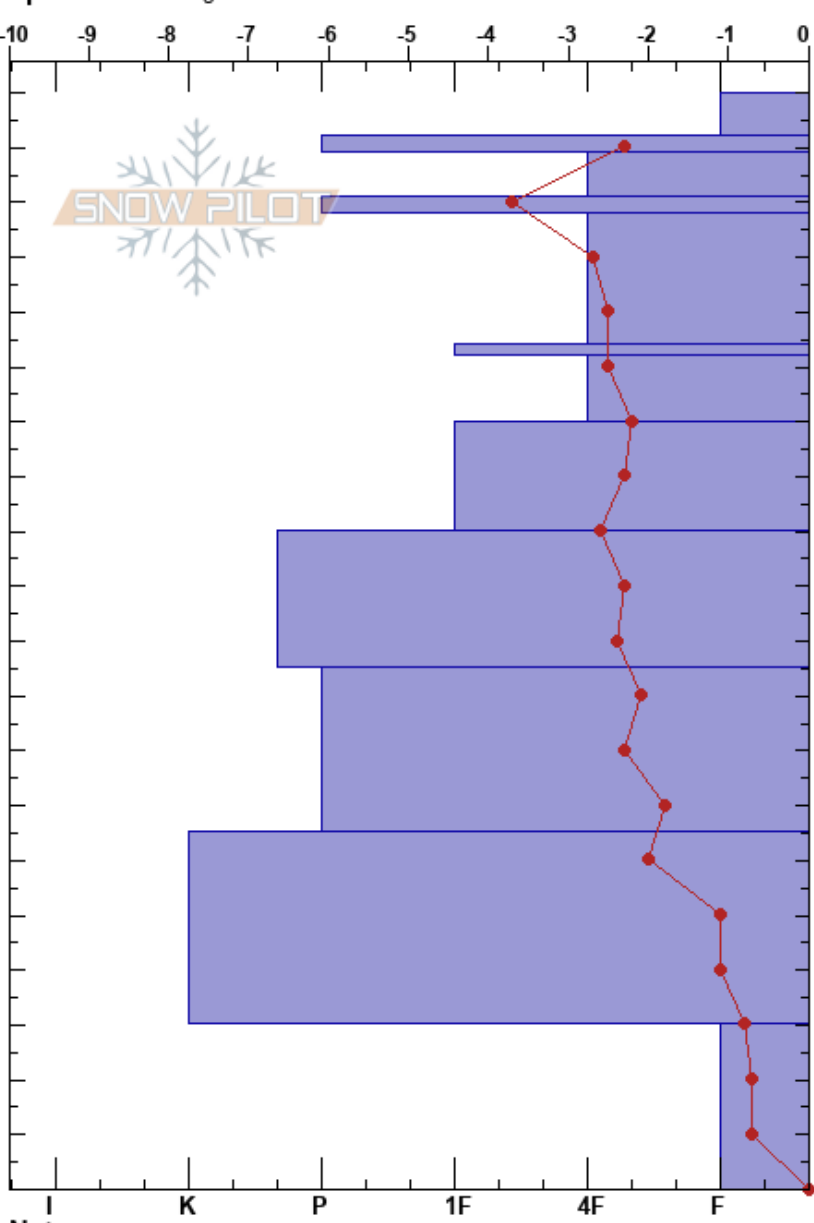

American Spirit
 Berthoud Pass
 CO
Elevation: 11322 ft
Aspect: SE
Specifics: Pit dug in a Ski Area

Erin Emery
 03/12/2024 - 10:54am
Co-ord:
Slope Angle: 20°
Wind Loading: no

Stability:
Air Temperature: 0.6°C
Sky Cover: BKN
Precipitation: NO
Wind: Light Breeze

HS:200
PF:20 140-120cm:Problematic layer

Layer Notes:

Height (cm)	Crystal		ρ kg/m ³	Stability tests & Layer comments
	Form	Size		
200				
190	+	1		
180	•	0.5		← ECTN14 @181cm
170	•	0.5		← STV @180cm
160	⊙	1		← ECTN21 @171cm
150	•	0.1		
140	•	0.3		
130	•	0.3		
120	•	0.5		← PST50/100 (End) @135cm
110	•	0.5		← STE @130cm
100	•	0.1		
90	•	0.1		← STE @95cm
80	•	0.1		← STH @75cm
70	•	0.1		
60	•	0.1		
50	•	0.1		← STH @50cm
40				
30				
20	B	1		
10				
0				