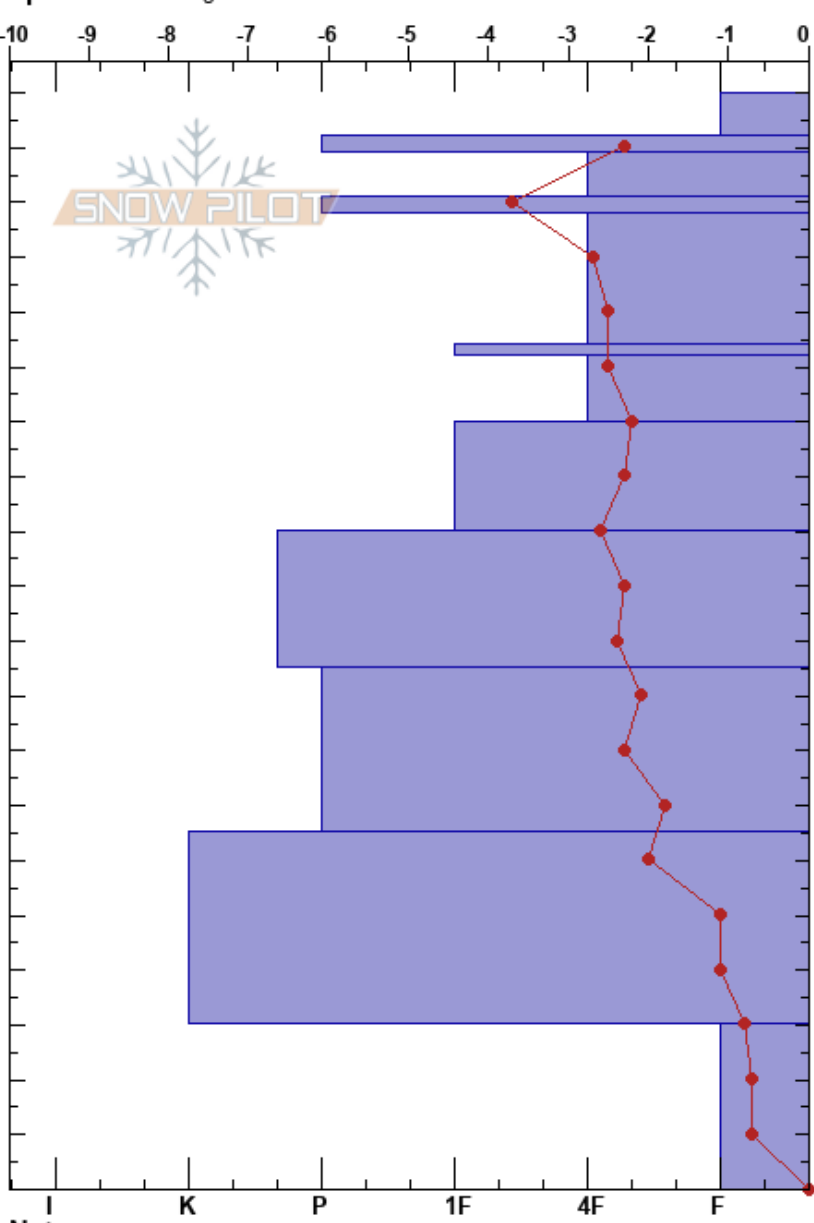

American Spirit
 Berthoud Pass
 CO
Elevation: 11322 ft
Aspect: SE
Specifics: Pit dug in a Ski Area

Erin Emery
 03/12/2024 - 10:54am
Co-ord:
Slope Angle: 20°
Wind Loading: no

Stability:
Air Temperature: 0.6°C
Sky Cover: BKN
Precipitation: NO
Wind: Light Breeze

HS:200
PF:20 140-120cm:Problematic layer

Layer Notes:

Height (cm)	Crystal		ρ kg/m ³	Stability tests & Layer comments
	Form	Size		
200				
190	+	1		
180	•	0.5		← ECTN14 @181cm
170	•	0.5		← STV @180cm
160	⊙	1		← ECTN21 @171cm
150	•	0.1		
140	•	0.3		
130	•	0.3		
120	•	0.5		← PST50/100 (End) @135cm
110	•	0.1		← STE @130cm
100				
90				← STE @95cm
80	•	0.1		← STH @75cm
70				
60				
50	•	0.1		← STH @50cm
40				
30				
20				
10	B	1		
0				