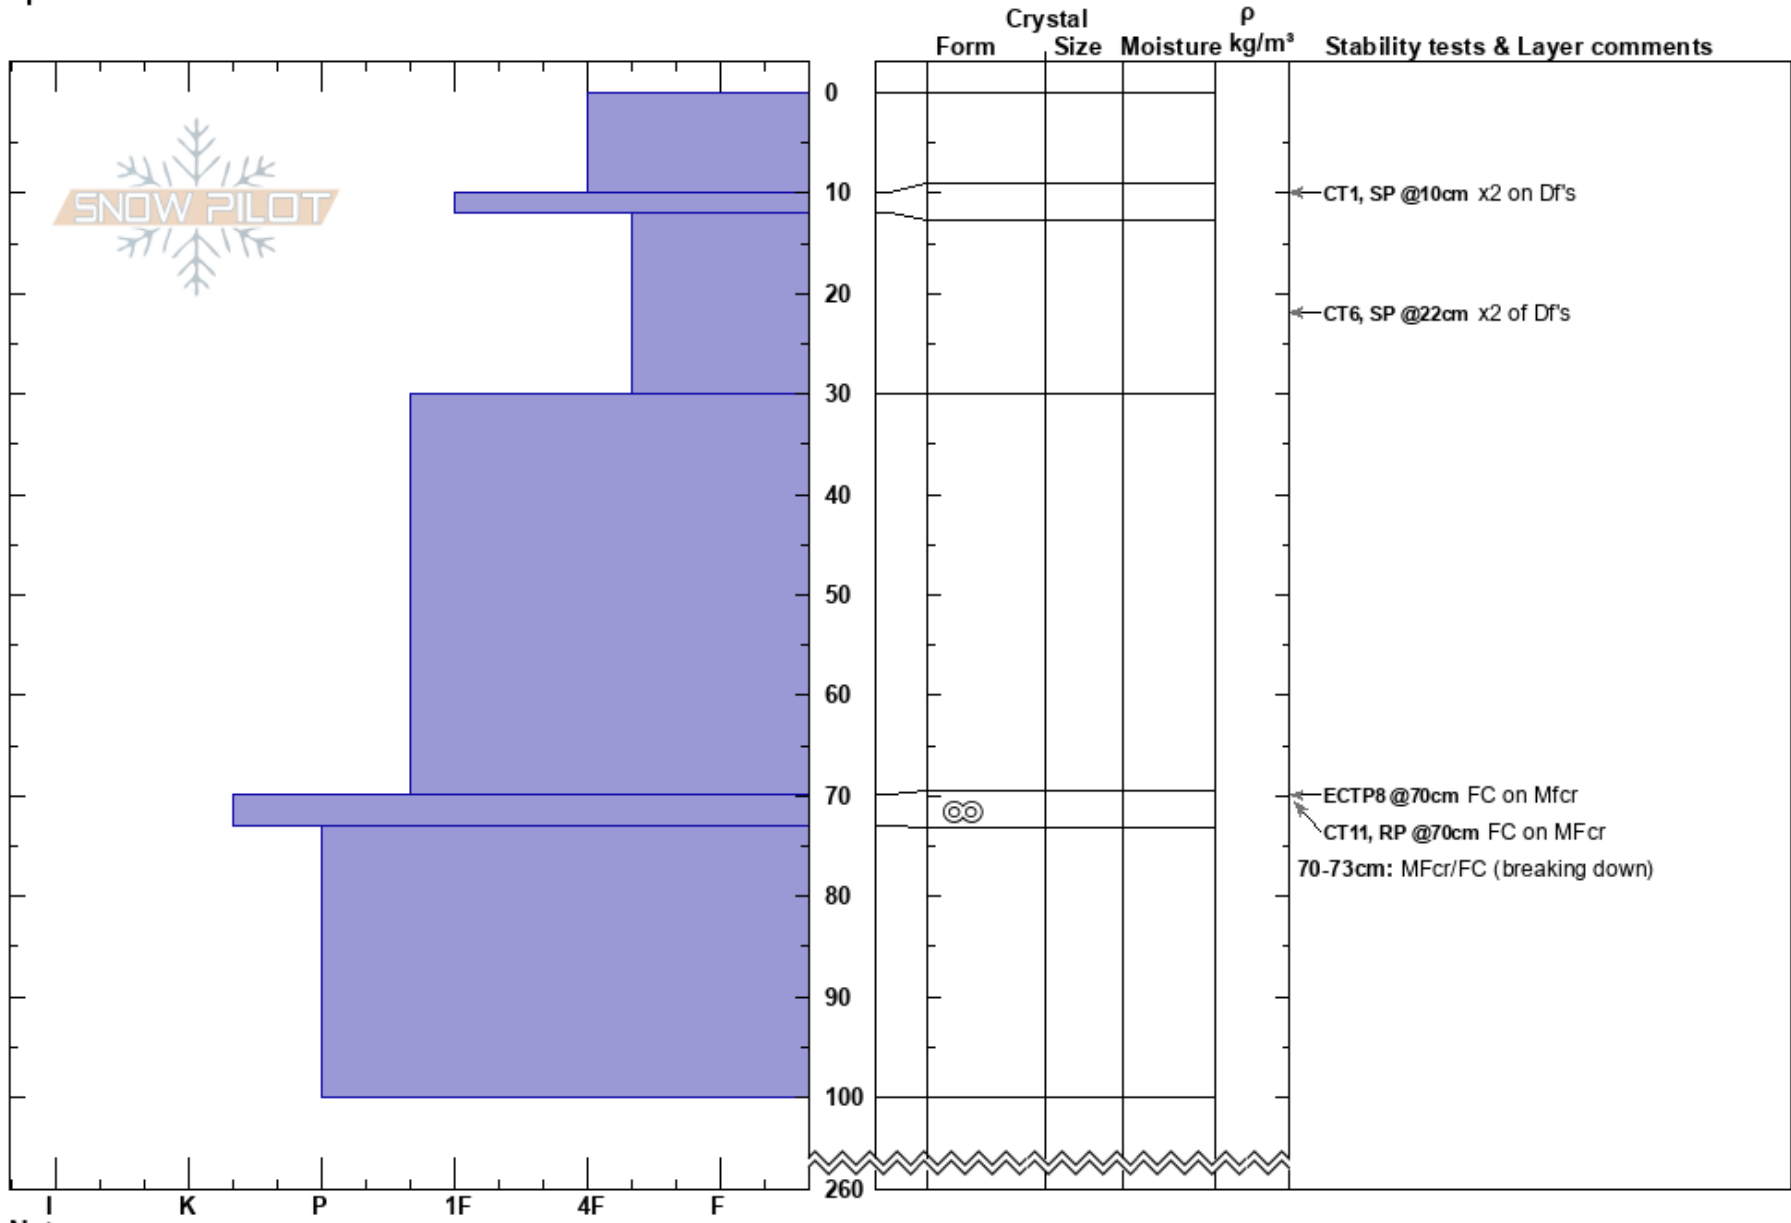

20240313 Frenchmans R Michaela Pye
 Hazleton Ranges 13/03/2024 - 11:00
 BC
Elevation: 1555 m
Aspect: N
Specifics:

Co-ord:
Slope Angle: 35°
Wind Loading: yes

Stability:
Air Temperature:
Sky Cover: OVC
Precipitation: NO
Wind: SW Moderate

HS:260
PF:35 70-73cm: MFcr/FC (breaking down)

Layer Notes:
 Stability tests & Layer comments

Notes: Fracture Line Profile from 03/10 Sa on Frenchman's R