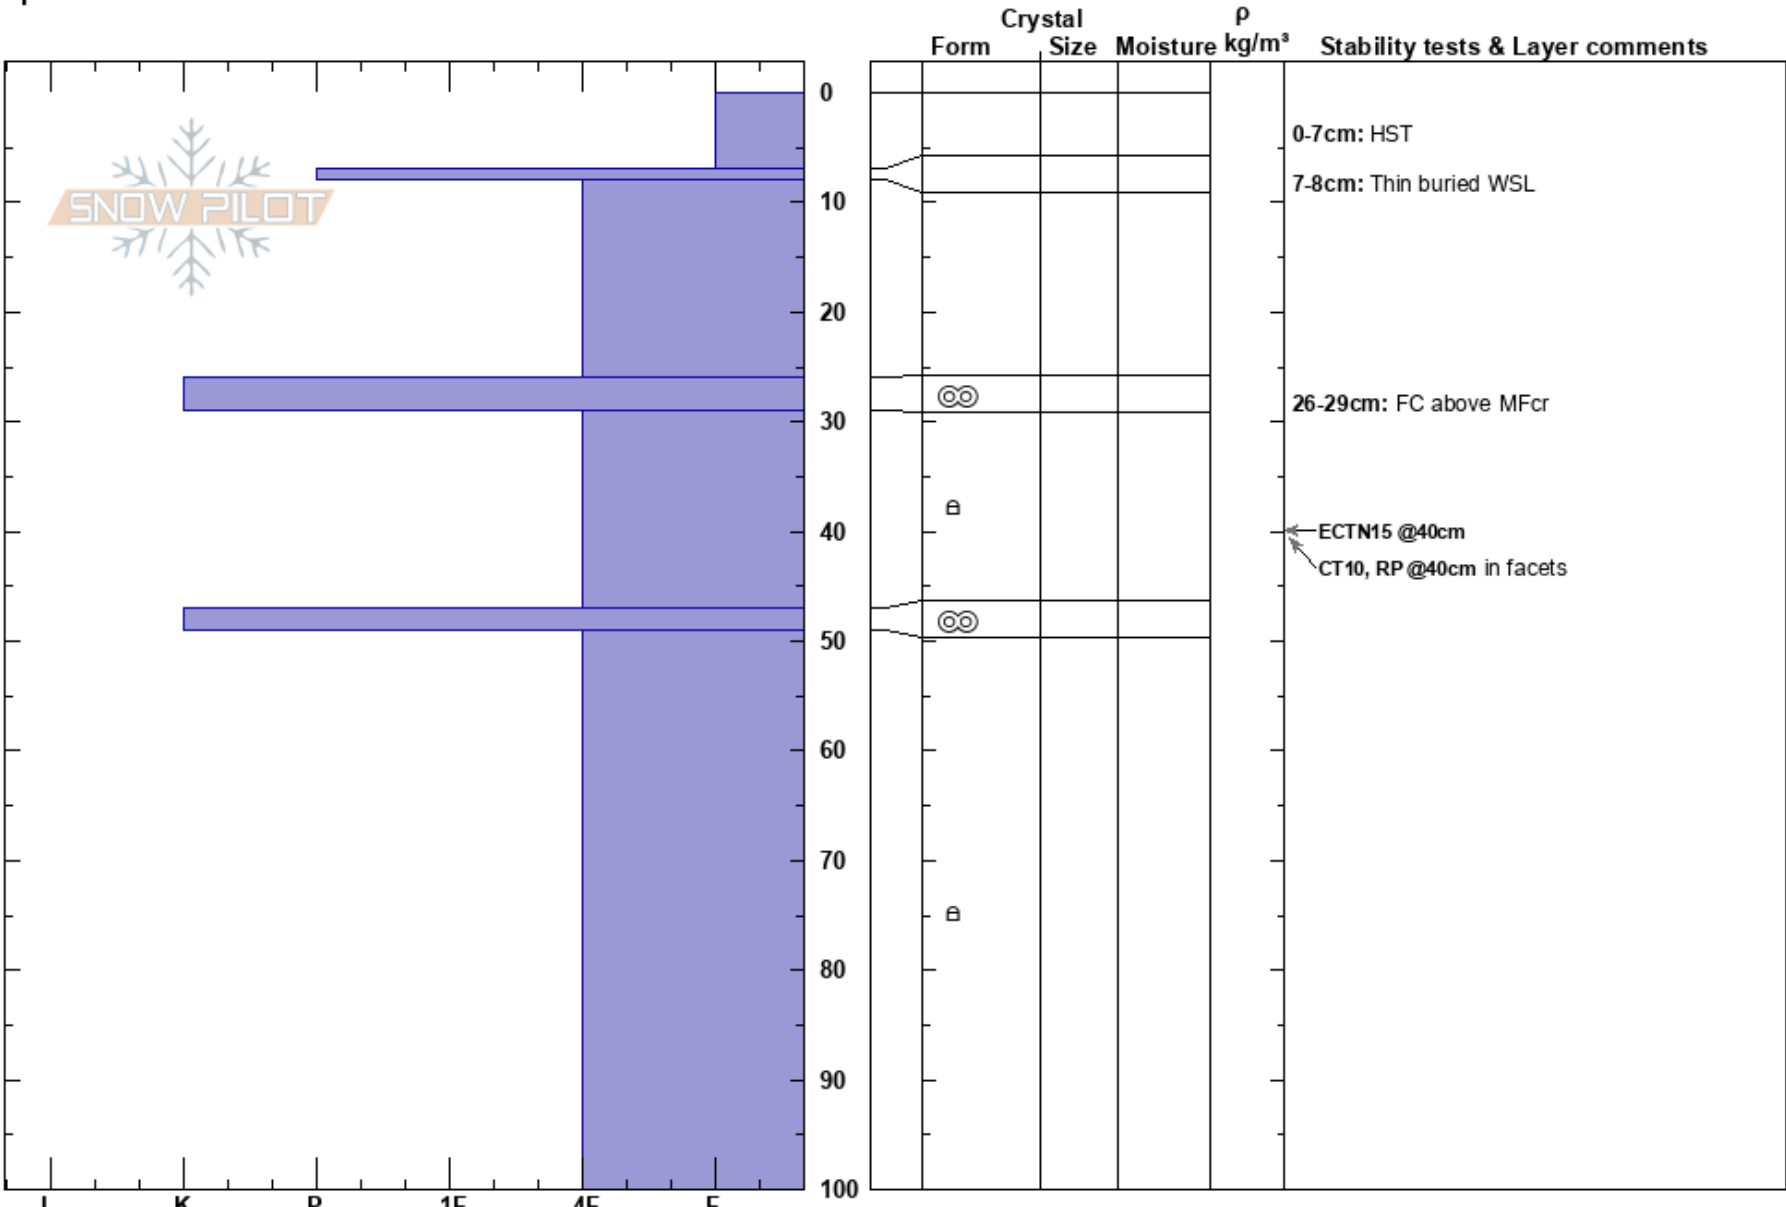

20240313 The Spines  
 Skeena  
 BC  
**Elevation:** 1574 m  
**Aspect:** E  
**Specifics:**

Michaela Pye  
 13/03/2024 - 15:30  
**Co-ord:**  
**Slope Angle:** 37°  
**Wind Loading:** yes

**Stability:**  
**Air Temperature:**  
**Sky Cover:** OVC  
**Precipitation:** NO  
**Wind:** SW Moderate

**HS:**110  
**PF:**70  
 0-7cm: HST  
 7-8cm: Thin buried WSL  
 26-29cm: FC above MFcr

**Notes:** Start Zone of the Spines ski run.