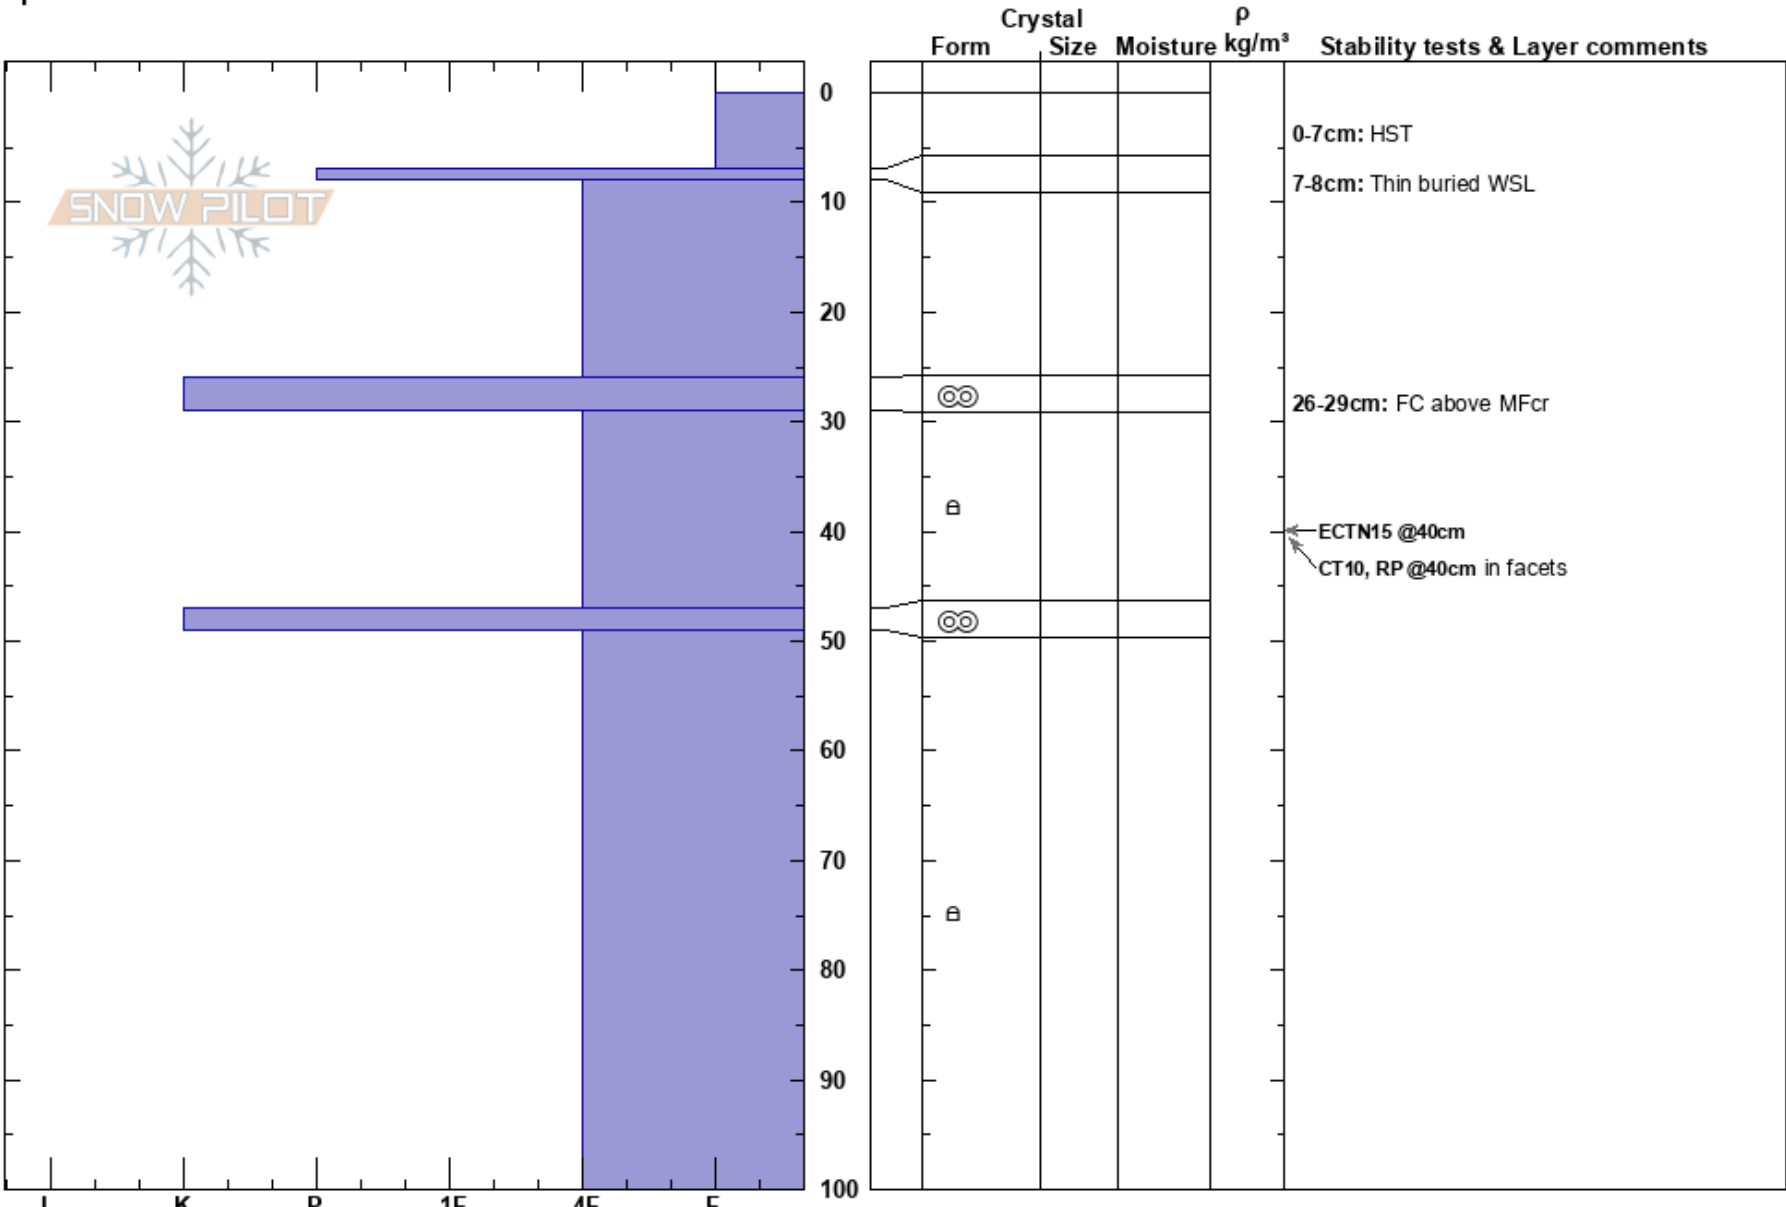

20240313 The Spines
 Skeena
 BC
 Elevation: 1574 m
 Aspect: E
 Specifics:

Michaela Pye
 13/03/2024 - 15:30
 Co-ord:
 Slope Angle: 37°
 Wind Loading: yes

Stability:
 Air Temperature:
 Sky Cover: OVC
 Precipitation: NO
 Wind: SW Moderate

HS:110
 PF:70
 0-7cm: HST
 7-8cm: Thin buried WSL
 26-29cm: FC above MFcr

Notes: Start Zone of the Spines ski run.