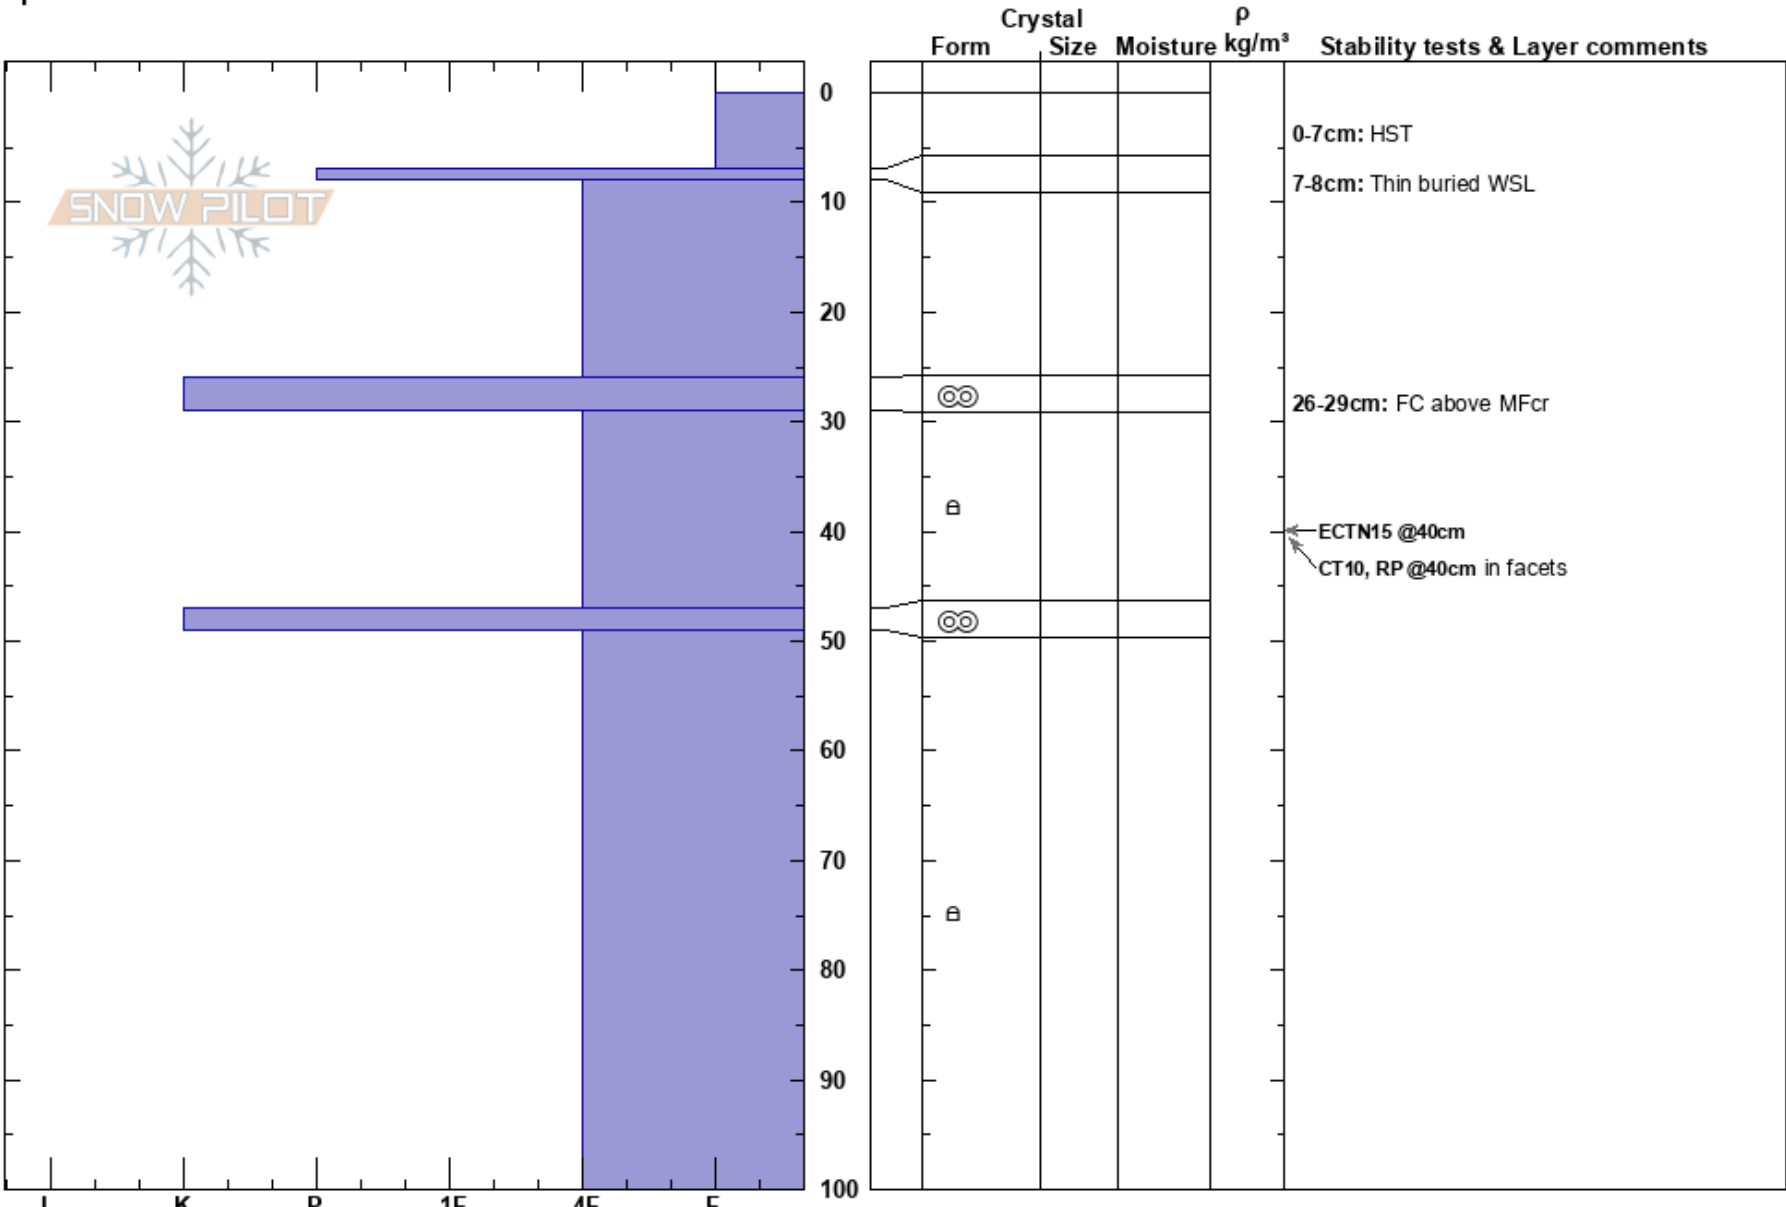

20240313 The Spines
 Skeena
 BC
Elevation: 1574 m
Aspect: E
Specifics:

Michaela Pye
 13/03/2024 - 15:30
Co-ord:
Slope Angle: 37°
Wind Loading: yes

Stability:
Air Temperature:
Sky Cover: OVC
Precipitation: NO
Wind: SW Moderate

HS:110
PF:70
 0-7cm: HST
 7-8cm: Thin buried WSL
 26-29cm: FC above MFcr

Notes: Start Zone of the Spines ski run.