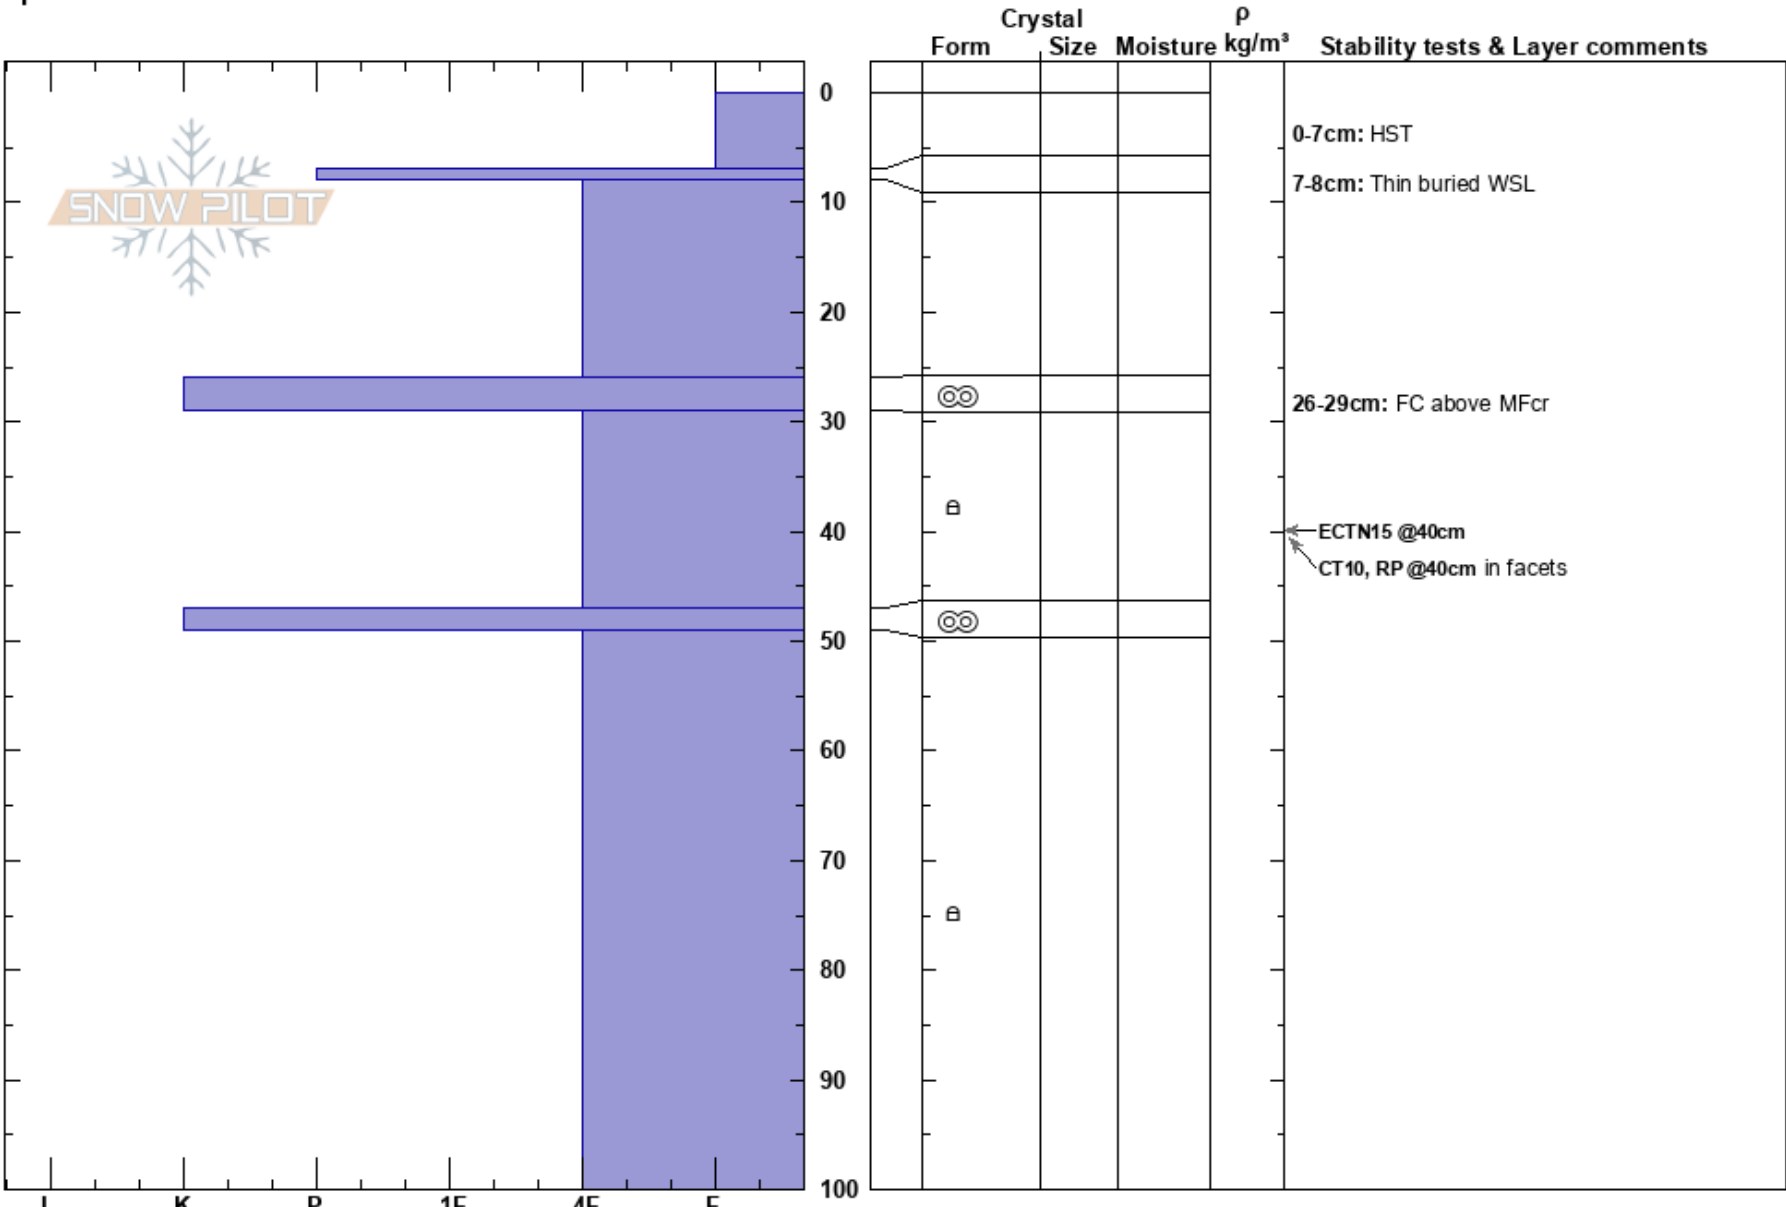

20240313 The Spines  
 Skeena  
 BC  
 Elevation: 1574 m  
 Aspect: E  
 Specifics:

Michaela Pye  
 13/03/2024 - 15:30  
 Co-ord:  
 Slope Angle: 37°  
 Wind Loading: yes

Stability:  
 Air Temperature:  
 Sky Cover: OVC  
 Precipitation: NO  
 Wind: SW Moderate

HS:110  
 PF:70  
 0-7cm: HST  
 7-8cm: Thin buried WSL  
 26-29cm: FC above MFcr

Notes: Start Zone of the Spines ski run.