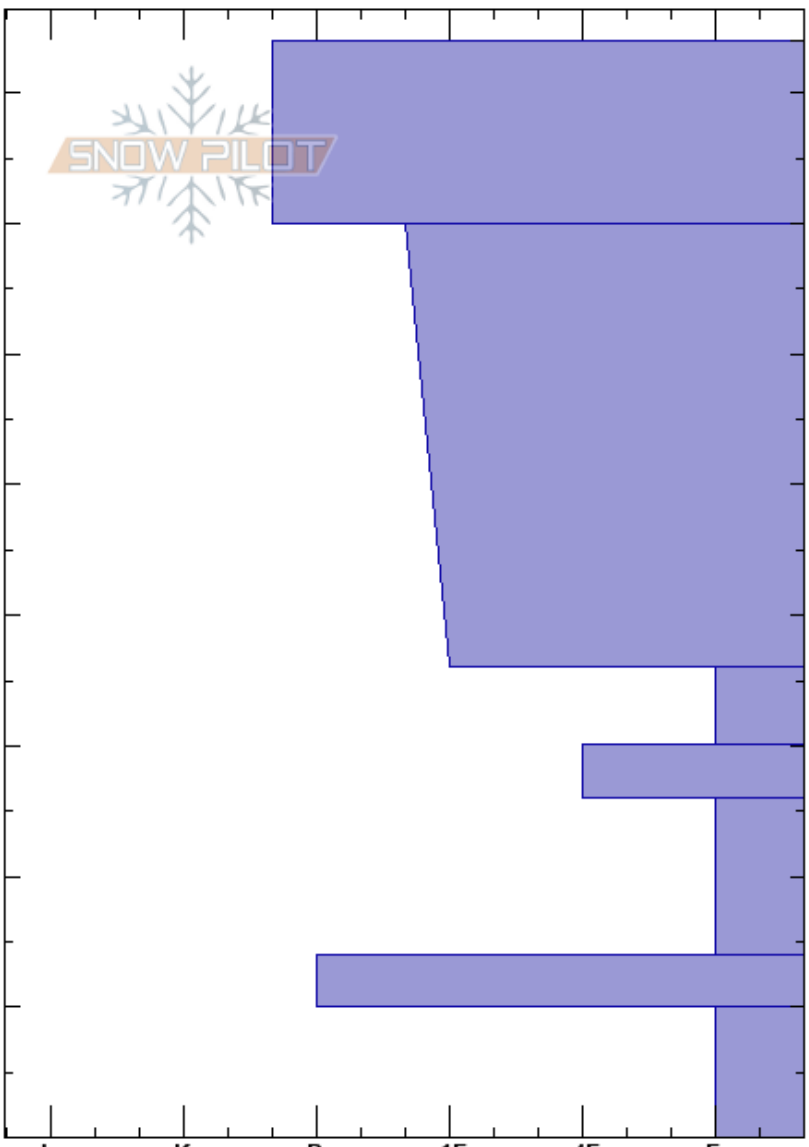

Sin Nombre
 Sangre de Cristo Range NM
 Elevation: 12400 ft
 Aspect: 15°
 Specifics:

Andy Bond
 02/04/2018 - 12:00pm
 Co-ord:
 Slope Angle: 37°
 Wind Loading:

Stability:
 Air Temperature:
 Sky Cover: SCT
 Precipitation: NO
 Wind: Calm

HS:84
 PF:0
 30-26cm: deteriorating crust
 26-14cm: Problematic layer

Crystal Form	Crystal Size	Moisture	ρ kg/m ³	Stability tests & Layer comments
□	0.5-1			
⊙⊙				30-26cm: deteriorating crust
Λ	2-4			
⊙⊙				← CTV, SP @15cm ← ECTPV @15cm
Λ	3-5			