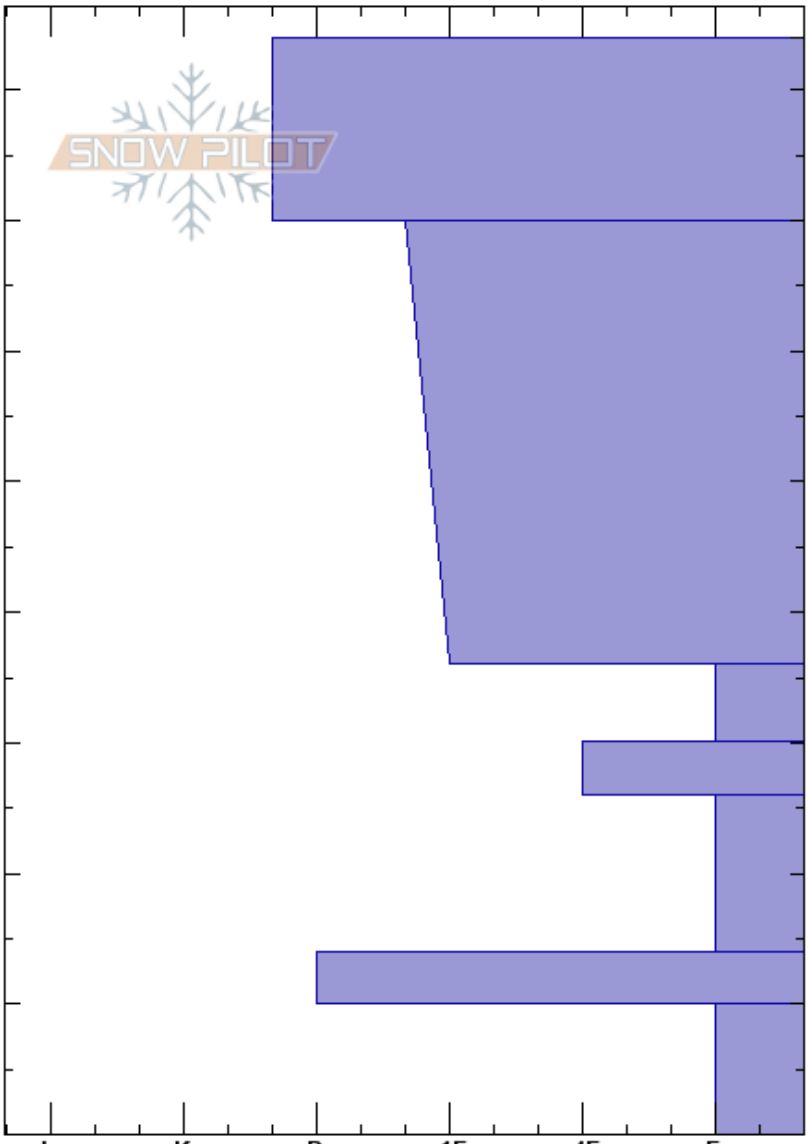

Sin Nombre
 Sangre de Cristo Range NM
 Elevation: 12400 ft
 Aspect: 15°
 Specifics:

Andy Bond
 02/04/2018 - 12:00pm
 Co-ord:
 Slope Angle: 37°
 Wind Loading:

Stability:
 Air Temperature:
 Sky Cover: SCT
 Precipitation: NO
 Wind: Calm

HS:84
 PF:0
 30-26cm: deteriorating crust
 26-14cm: Problematic layer

Crystal Form	Crystal Size	Moisture	ρ kg/m ³	Stability tests & Layer comments
□	0.5-1			
⊙⊙				30-26cm: deteriorating crust
Λ	2-4			
⊙⊙				← CTV, SP @15cm ← ECTPV @15cm
Λ	3-5			