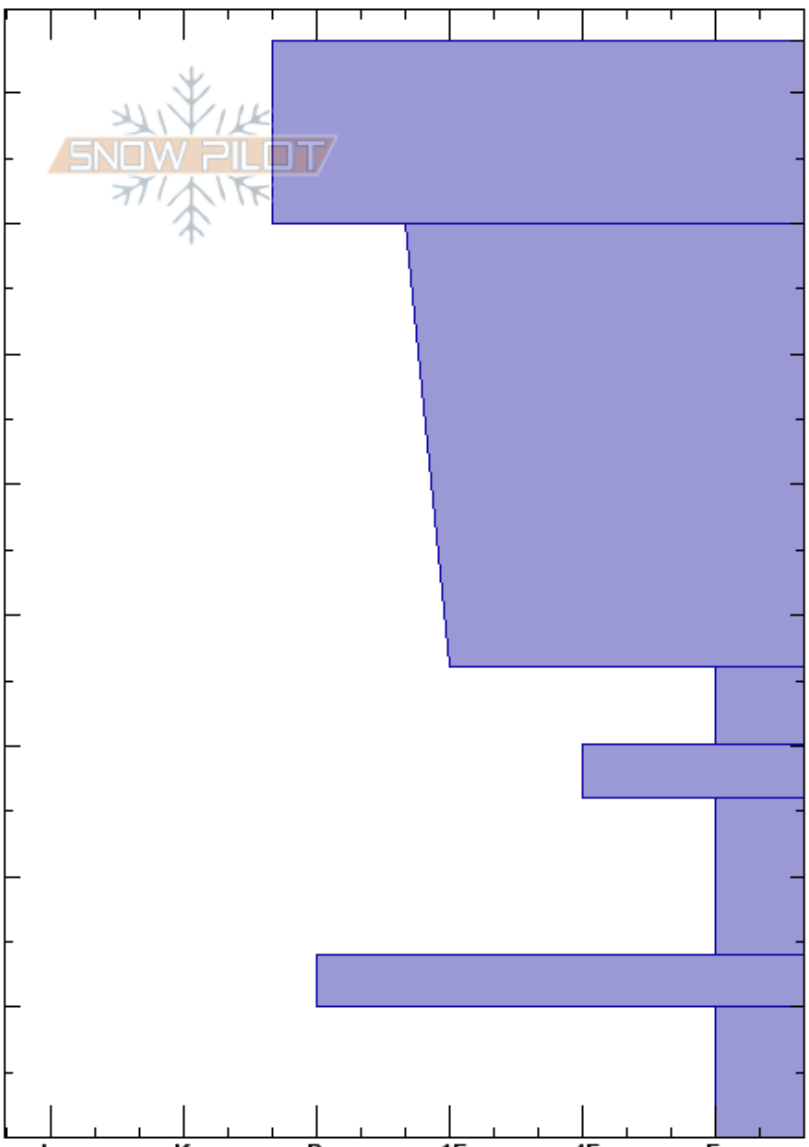

Sin Nombre  
 Sangre de Cristo Range NM  
 Elevation: 12400 ft  
 Aspect: 15°  
 Specifics:

Andy Bond  
 02/04/2018 - 12:00pm  
 Co-ord:  
 Slope Angle: 37°  
 Wind Loading:

Stability:  
 Air Temperature:  
 Sky Cover: SCT  
 Precipitation: NO  
 Wind: Calm

HS:84  
 PF:0  
 30-26cm: deteriorating crust  
 26-14cm: Problematic layer

Crystal Form	Crystal Size	Moisture	$\rho$ kg/m <sup>3</sup>	Stability tests & Layer comments
□	0.5-1			
⊙⊙				30-26cm: deteriorating crust
Λ	2-4			
⊙⊙				← CTV, SP @15cm ← ECTPV @15cm
Λ	3-5			