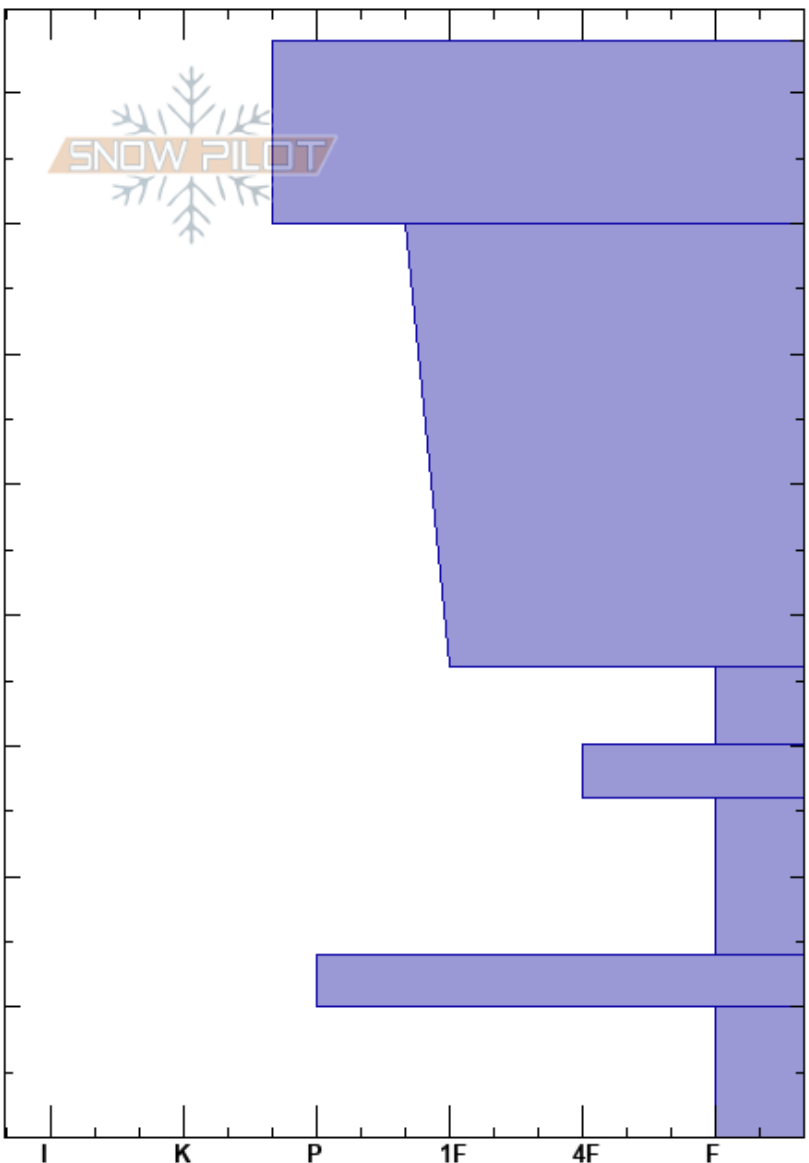

Sin Nombre
 Sangre de Cristo Range NM
 Elevation: 12400 ft
 Aspect: 15°
 Specifics:

Andy Bond
 02/04/2018 - 12:00pm
 Co-ord:
 Slope Angle: 37°
 Wind Loading:

Stability:
 Air Temperature:
 Sky Cover: SCT
 Precipitation: NO
 Wind: Calm

HS:84
 PF:0
 30-26cm: deteriorating crust
 26-14cm: Problematic layer

Crystal Form	Crystal Size	Moisture	ρ kg/m ³	Stability tests & Layer comments
□	0.5-1			
⊙⊙				30-26cm: deteriorating crust
Λ	2-4			
⊙⊙				← CTV, SP @15cm ← ECTPV @15cm
Λ	3-5			