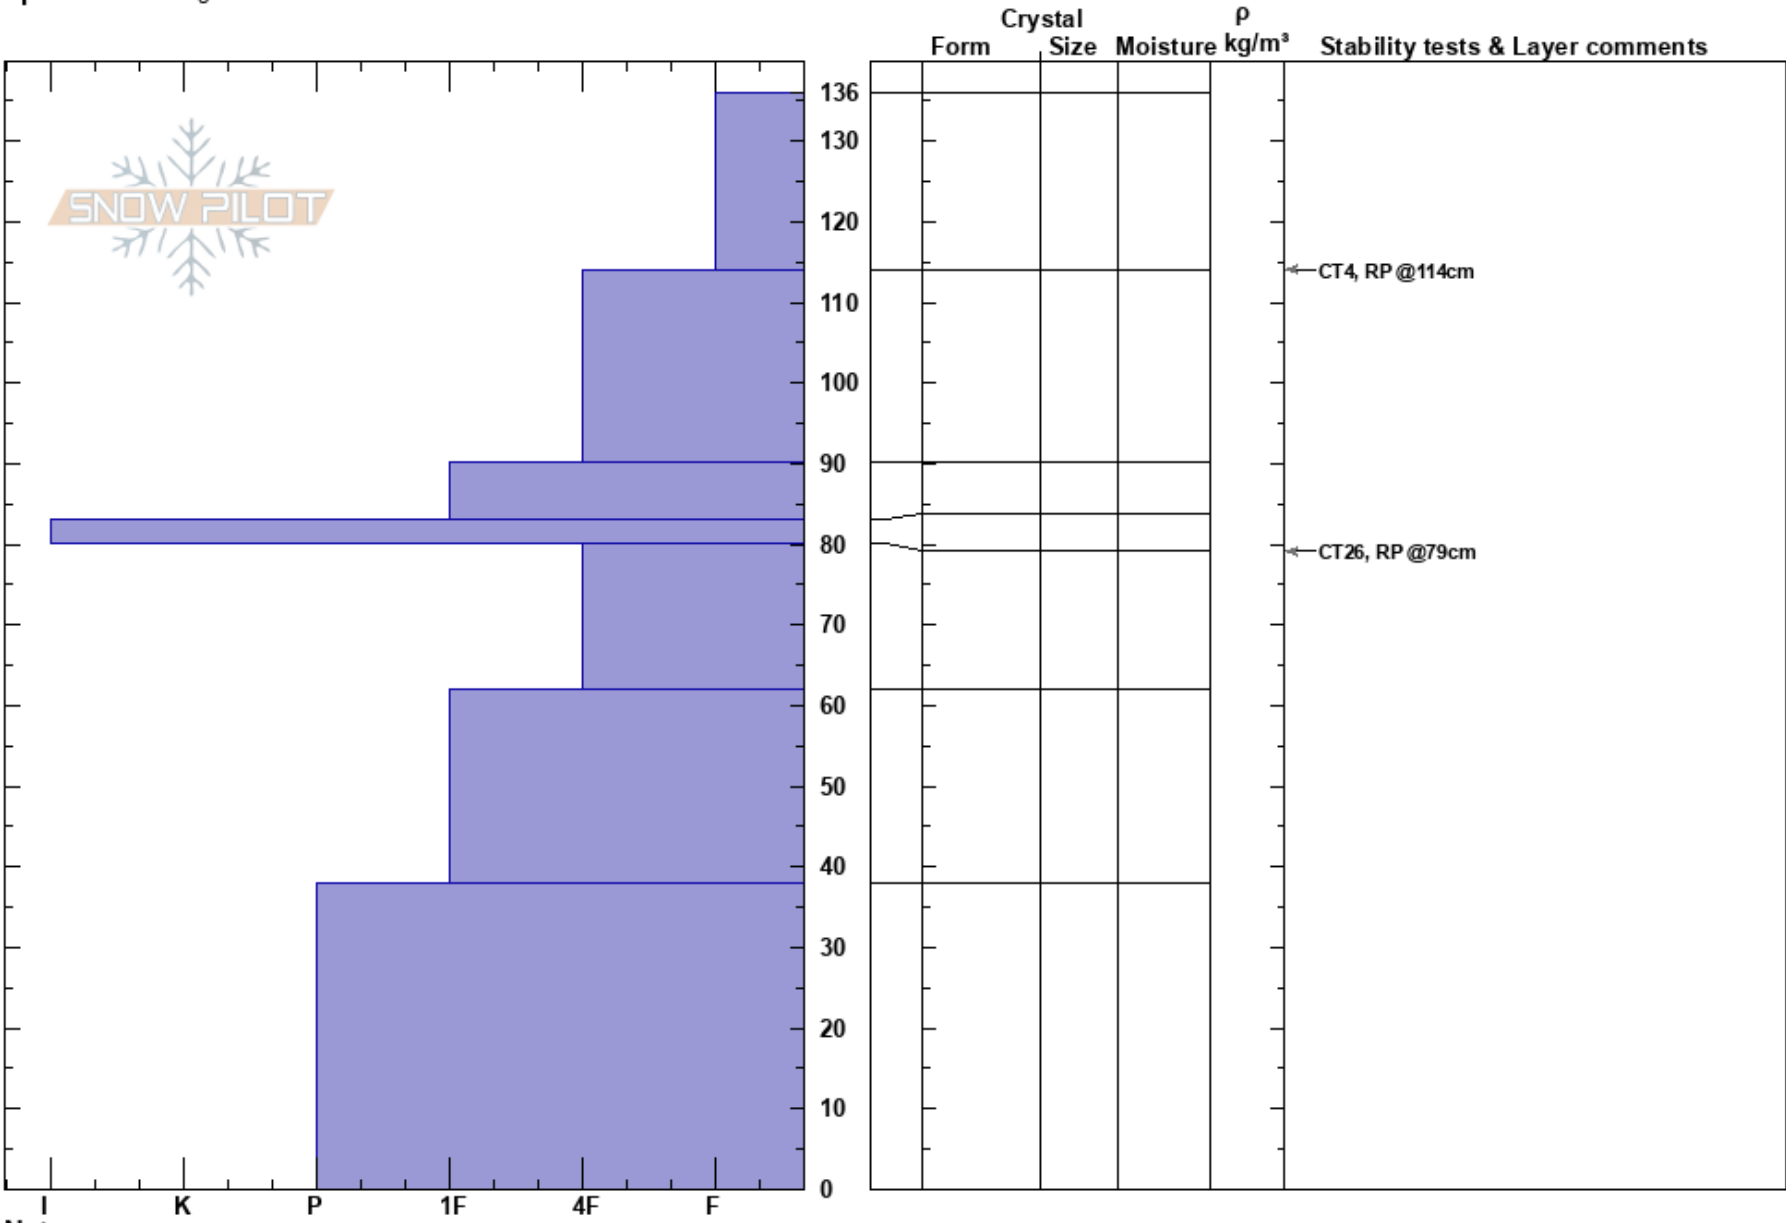

MTB Patrol East Bowls
 Mt Bachelor Area
 OR
 Elevation: 7700 ft
 Aspect: NE
 Specifics: Pit dug in a Ski Area

Garth Thomas
 03/12/2024 - 11:00am
 Co-ord: 43.97504N, -121.67416W
 Slope Angle: 20°
 Wind Loading: yes

Stability:
 Air Temperature: -5.5°C
 Sky Cover: OVC
 Precipitation: S1
 Wind: W Moderate

Layer Notes:
 136-114cm: Problematic layer

Notes: