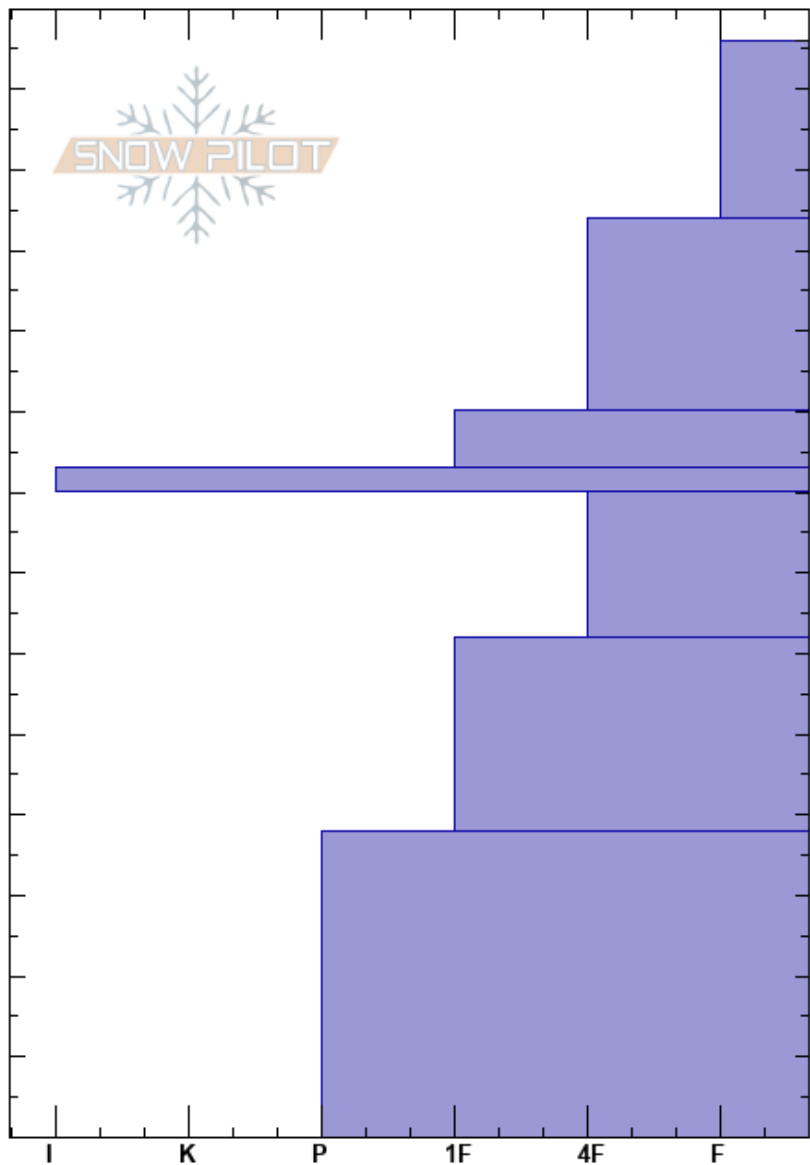

MTB Patrol East Bowls
 Mt Bachelor Area
 OR
 Elevation: 7700 ft
 Aspect: NE
 Specifics: Pit dug in a Ski Area

Garth Thomas
 03/12/2024 - 11:00am
 Co-ord: 43.97504N, -121.67416W
 Slope Angle: 20°
 Wind Loading: yes

Stability:
 Air Temperature: -5.5°C
 Sky Cover: OVC
 Precipitation: S1
 Wind: W Moderate

Layer Notes:
 136-114cm: Problematic layer

Depth (cm)	Crystal		Moisture	ρ kg/m ³	Stability tests & Layer comments
	Form	Size			
136					
130					
120					
114					← CT4, RP @114cm
110					
100					
90					
84					
80					← CT26, RP @79cm
70					
60					
50					
40					
30					
20					
10					
0					