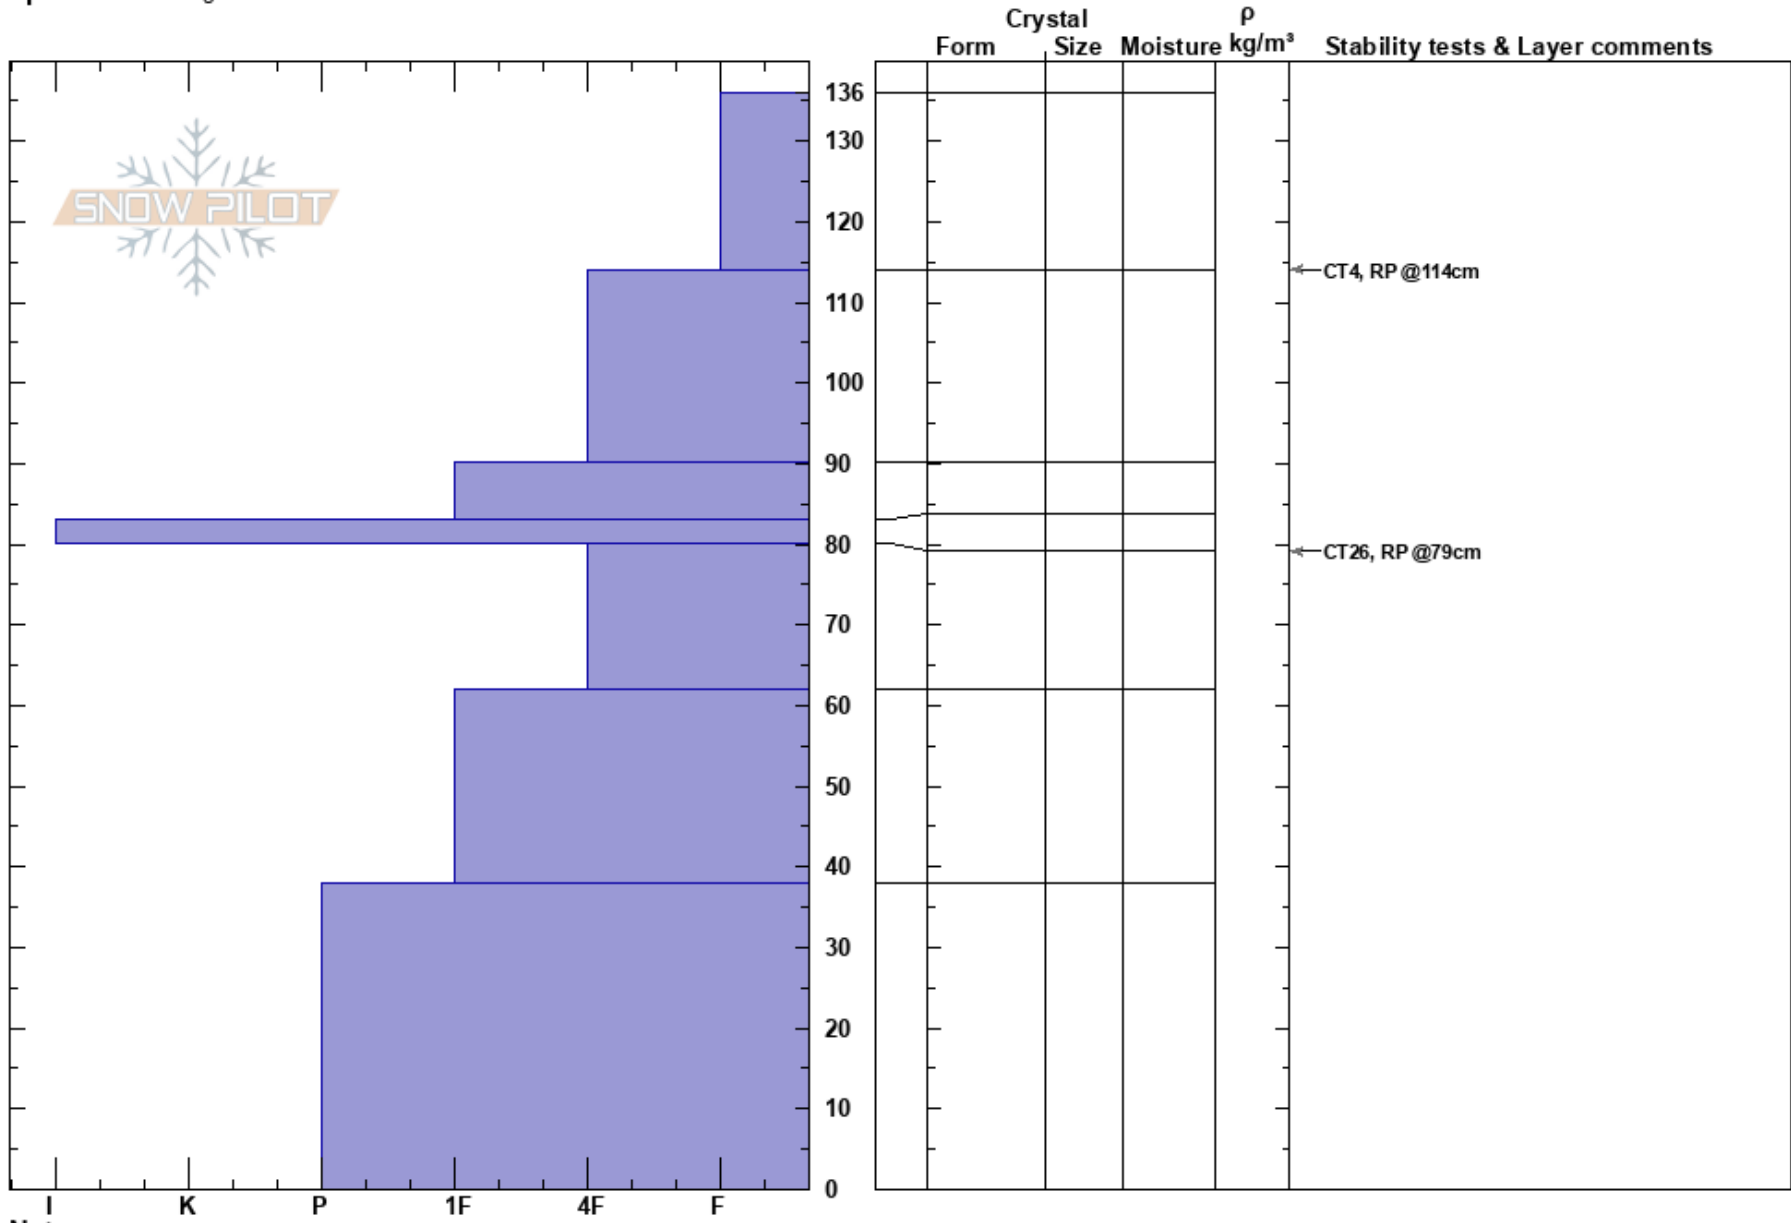

MTB Patrol East Bowls
 Mt Bachelor Area
 OR
 Elevation: 7700 ft
 Aspect: NE
 Specifics: Pit dug in a Ski Area

Garth Thomas
 03/12/2024 - 11:00am
 Co-ord: 43.97504N, -121.67416W
 Slope Angle: 20°
 Wind Loading: yes

Stability:
 Air Temperature: -5.5°C
 Sky Cover: OVC
 Precipitation: S1
 Wind: W Moderate

Layer Notes:
 136-114cm: Problematic layer

Notes: