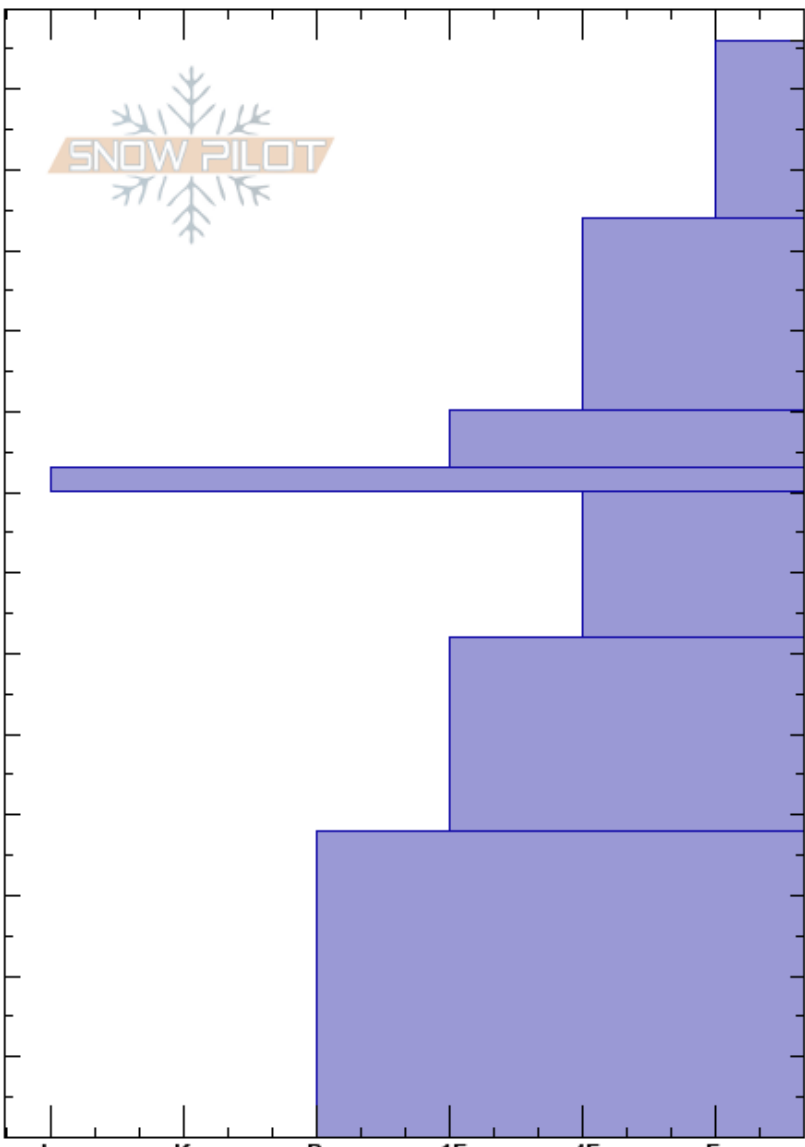

MTB Patrol East Bowls

Garth Thomas

Stability:

Layer Notes:

Mt Bachelor Area

03/12/2024 - 11:00am

Air Temperature: -5.5°C

136-114cm: Problematic layer

OR

Co-ord: 43.97504N, -121.67416W

Sky Cover: OVC

Elevation: 7700 ft

Slope Angle: 20°

Precipitation: S1

Aspect: NE

Wind Loading: yes

Wind: W Moderate

Specifics: Pit dug in a Ski Area

Depth (cm)	Crystal		Moisture	$\rho$ kg/m <sup>3</sup>	Stability tests & Layer comments
	Form	Size			
136					
130					
120					
114					← CT4, RP @114cm
110					
100					
90					
84					
80					← CT26, RP @79cm
70					
60					
50					
40					
30					
20					
10					
0					